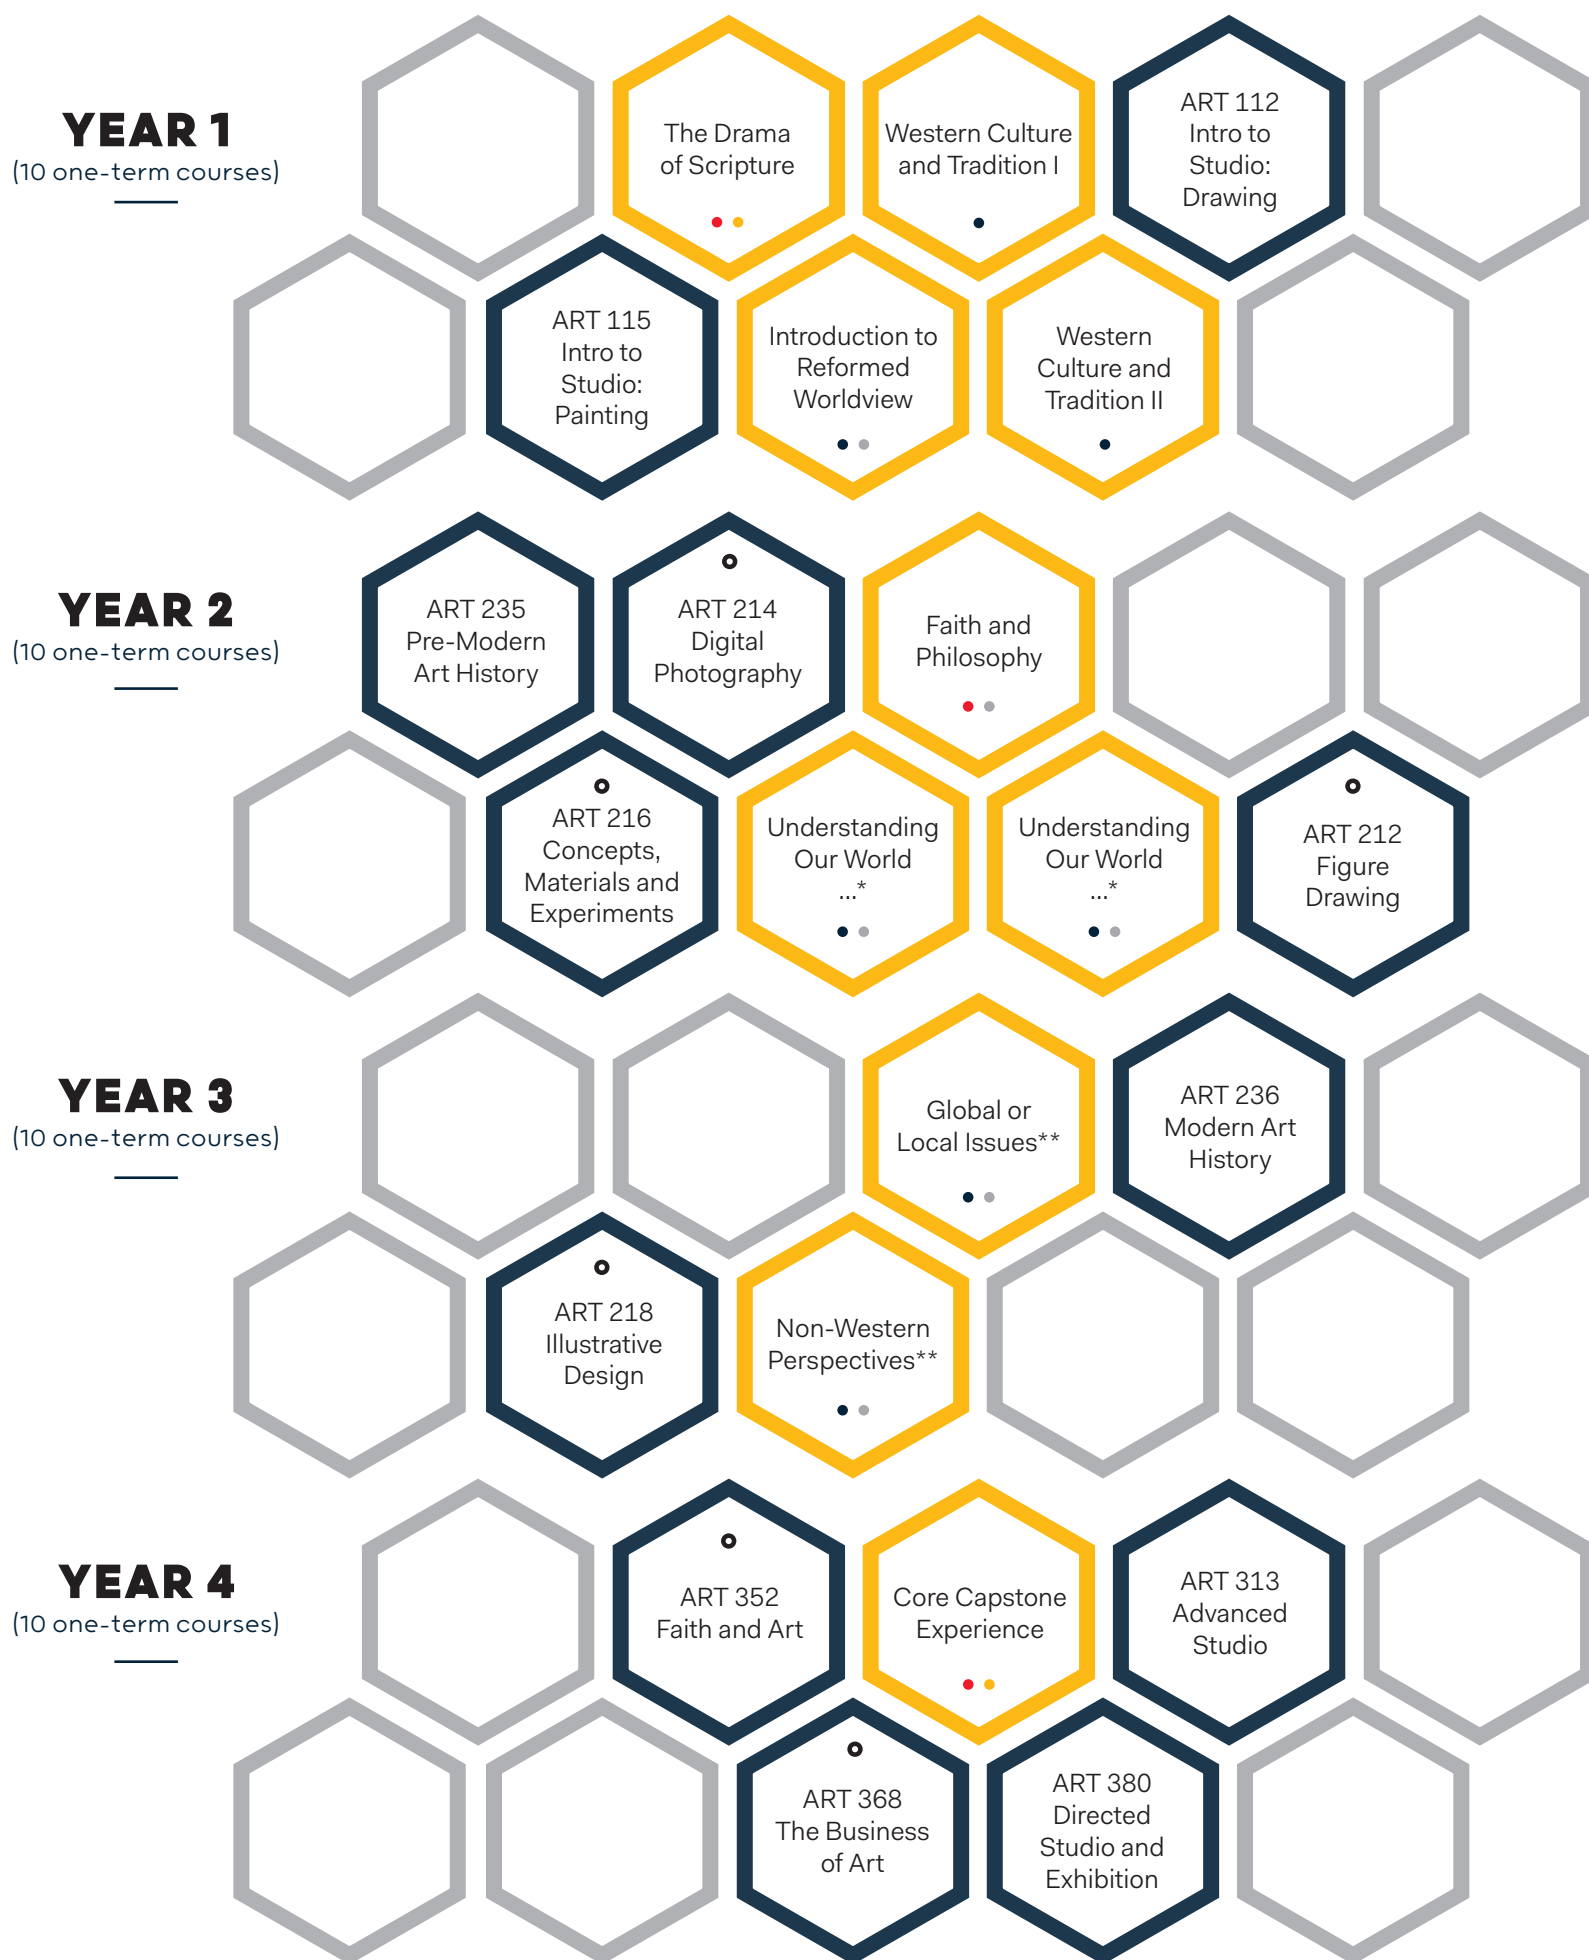

Liberal Arts & Sciences

ART DEGREE MAP

GENERAL MAJOR

Read all course descriptions at redeemer.ca/art

● = elective within major

- Discover Your World
- Find Your Calling
- Deepen Your Faith
- Transform Your Mind

— Core Courses — Major Courses — Minor/Elective Courses

*Understanding our World through the Sciences, Social Sciences, or Arts.

Choose two of three courses outside your major. These courses can be taken in year 2 or 3.

**Choose from a list of possible course options or off-campus study opportunities. These courses can be taken in year 3 or 4.

Note: Some core courses can be taken in year 2 or 3, or years 3 or 4. Students will chart their own path of study at Redeemer. Course offerings and availability change from year to year and are subject to change. This chart is meant to be used as an example.