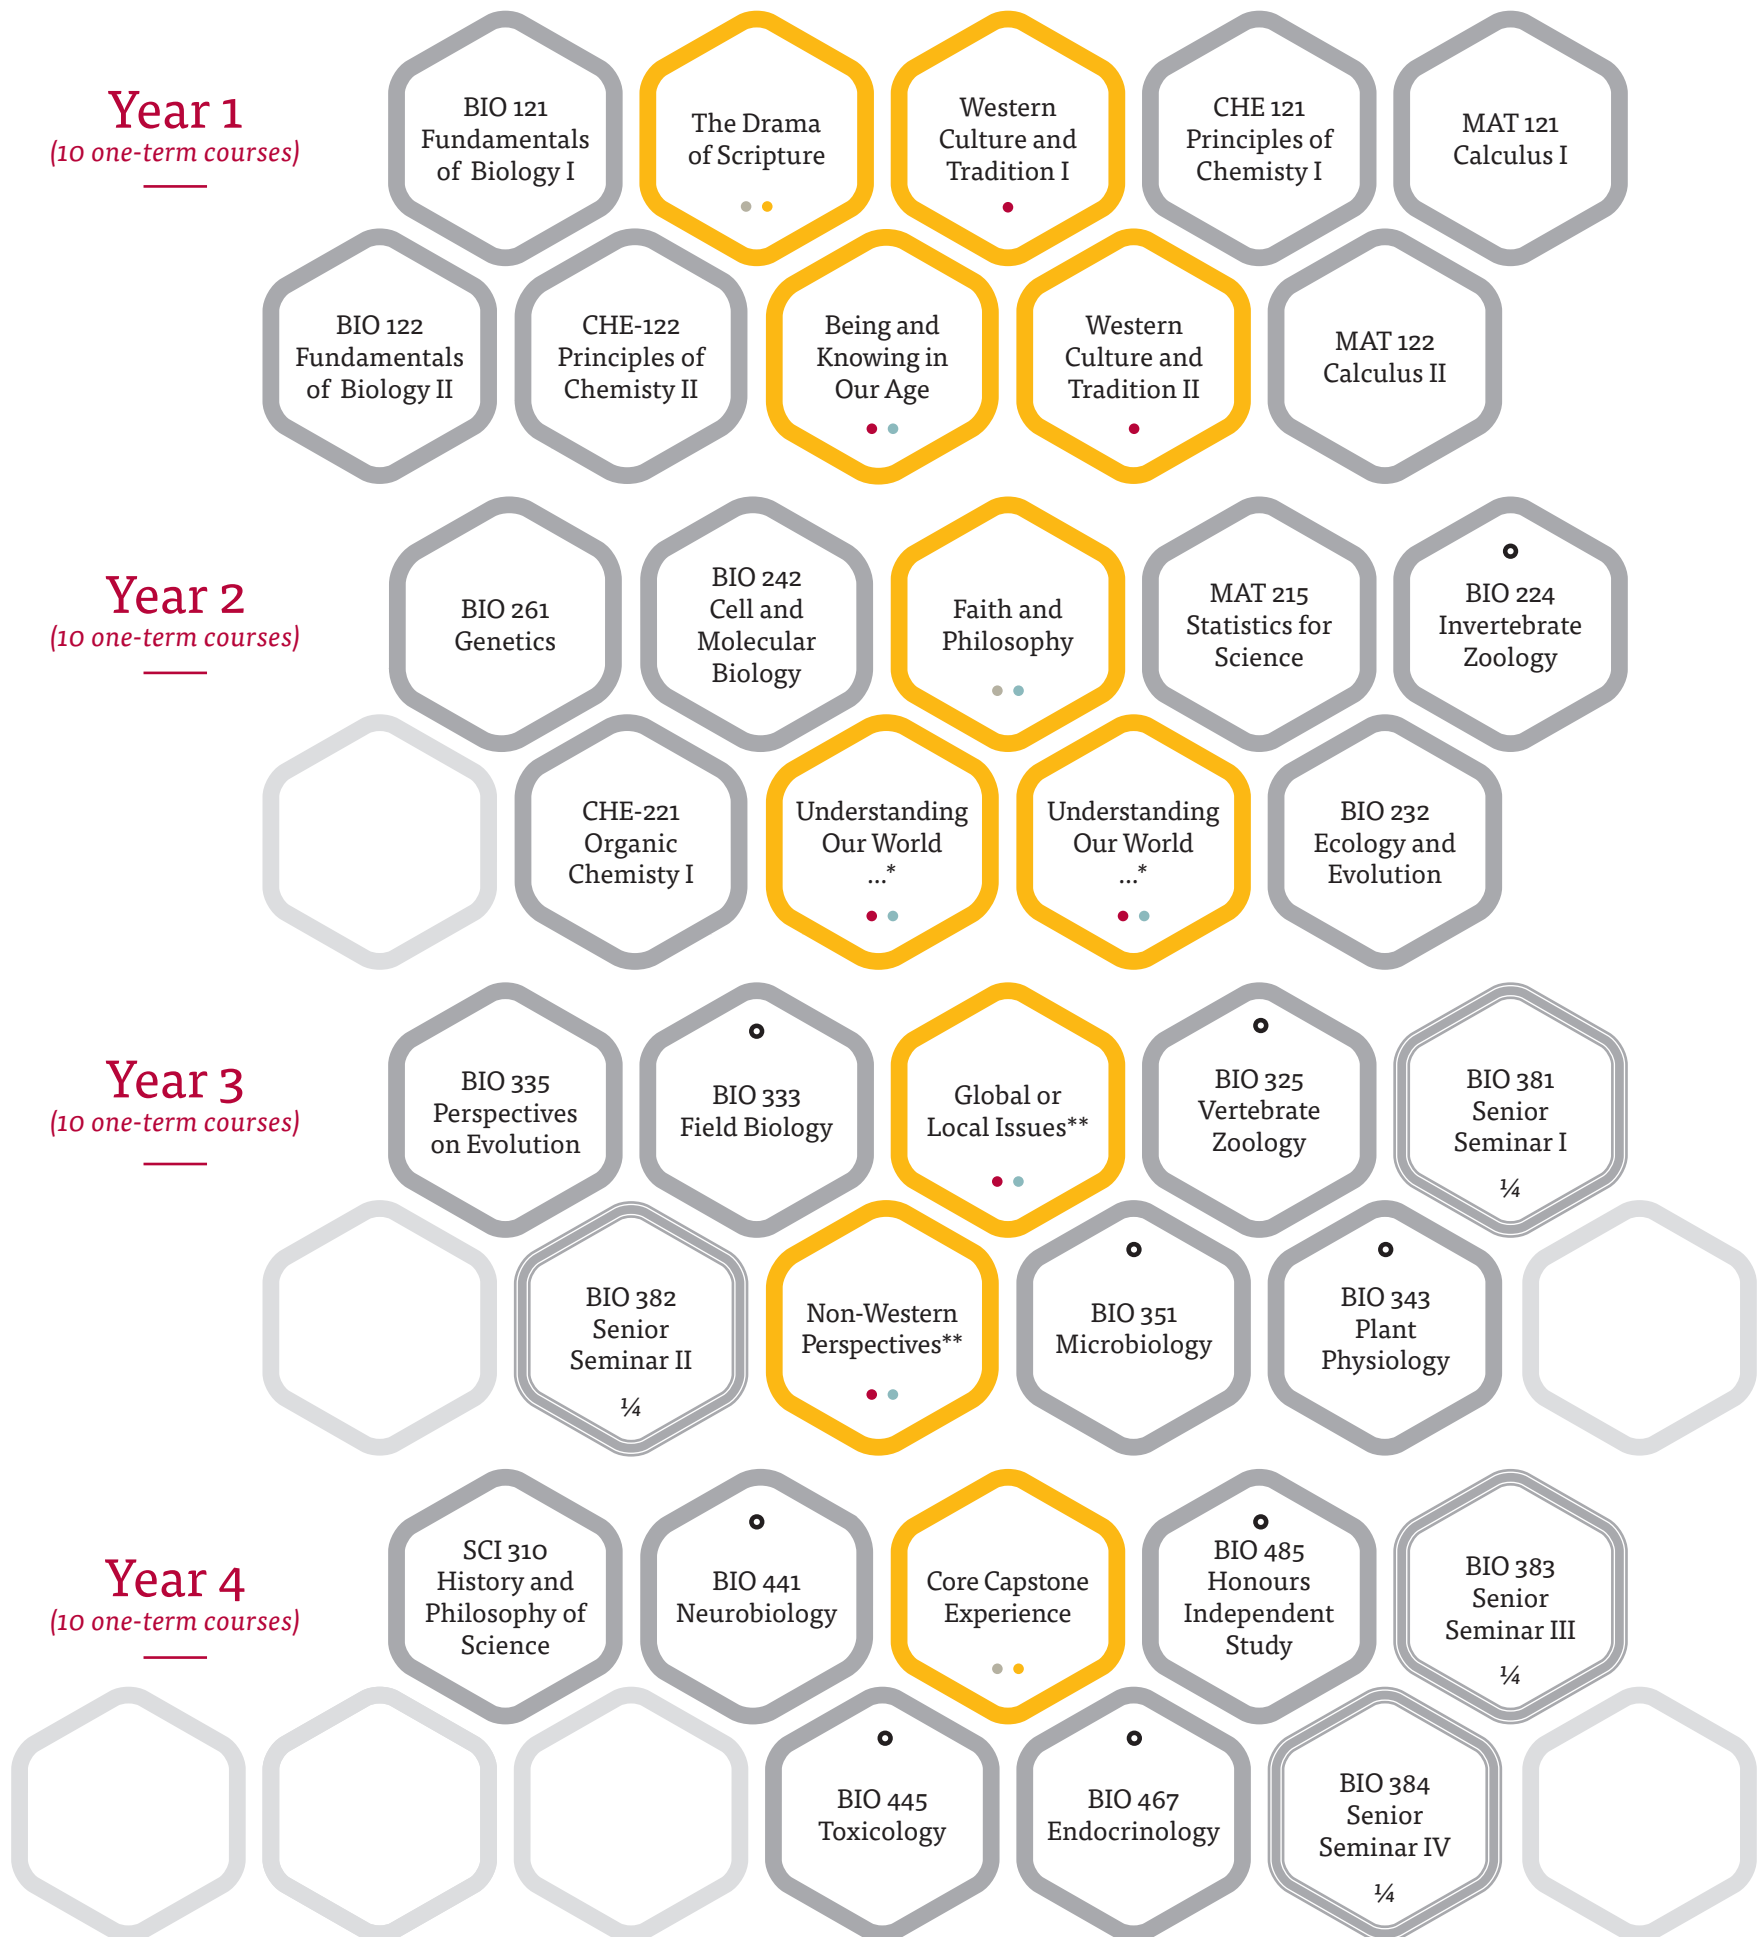

Liberal Arts & Sciences

BIOLOGY DEGREE MAP

HONOURS MAJOR

Read all course descriptions at www.redeemer.ca/biology

● = elective within major

- Discover Your World
- Find Your Calling
- Deepen Your Faith
- Transform Your Mind
- Core Courses
- Major Courses
- Minor/Elective Courses
- ≡ Under 1 credit

*Understanding our World through the Sciences, Social Sciences, or Arts.

Choose two of three courses outside your major. These courses can be taken in year 2 or 3.

**Choose from a list of possible course options or off-campus study opportunities. These courses can be taken in year 3 or 4.

Note: Some core courses can be taken in year 2 or 3, or years 3 or 4. Students will chart their own path of study at Redeemer. Course offerings and availability change from year to year and are subject to change. This chart is meant to be used as an example.