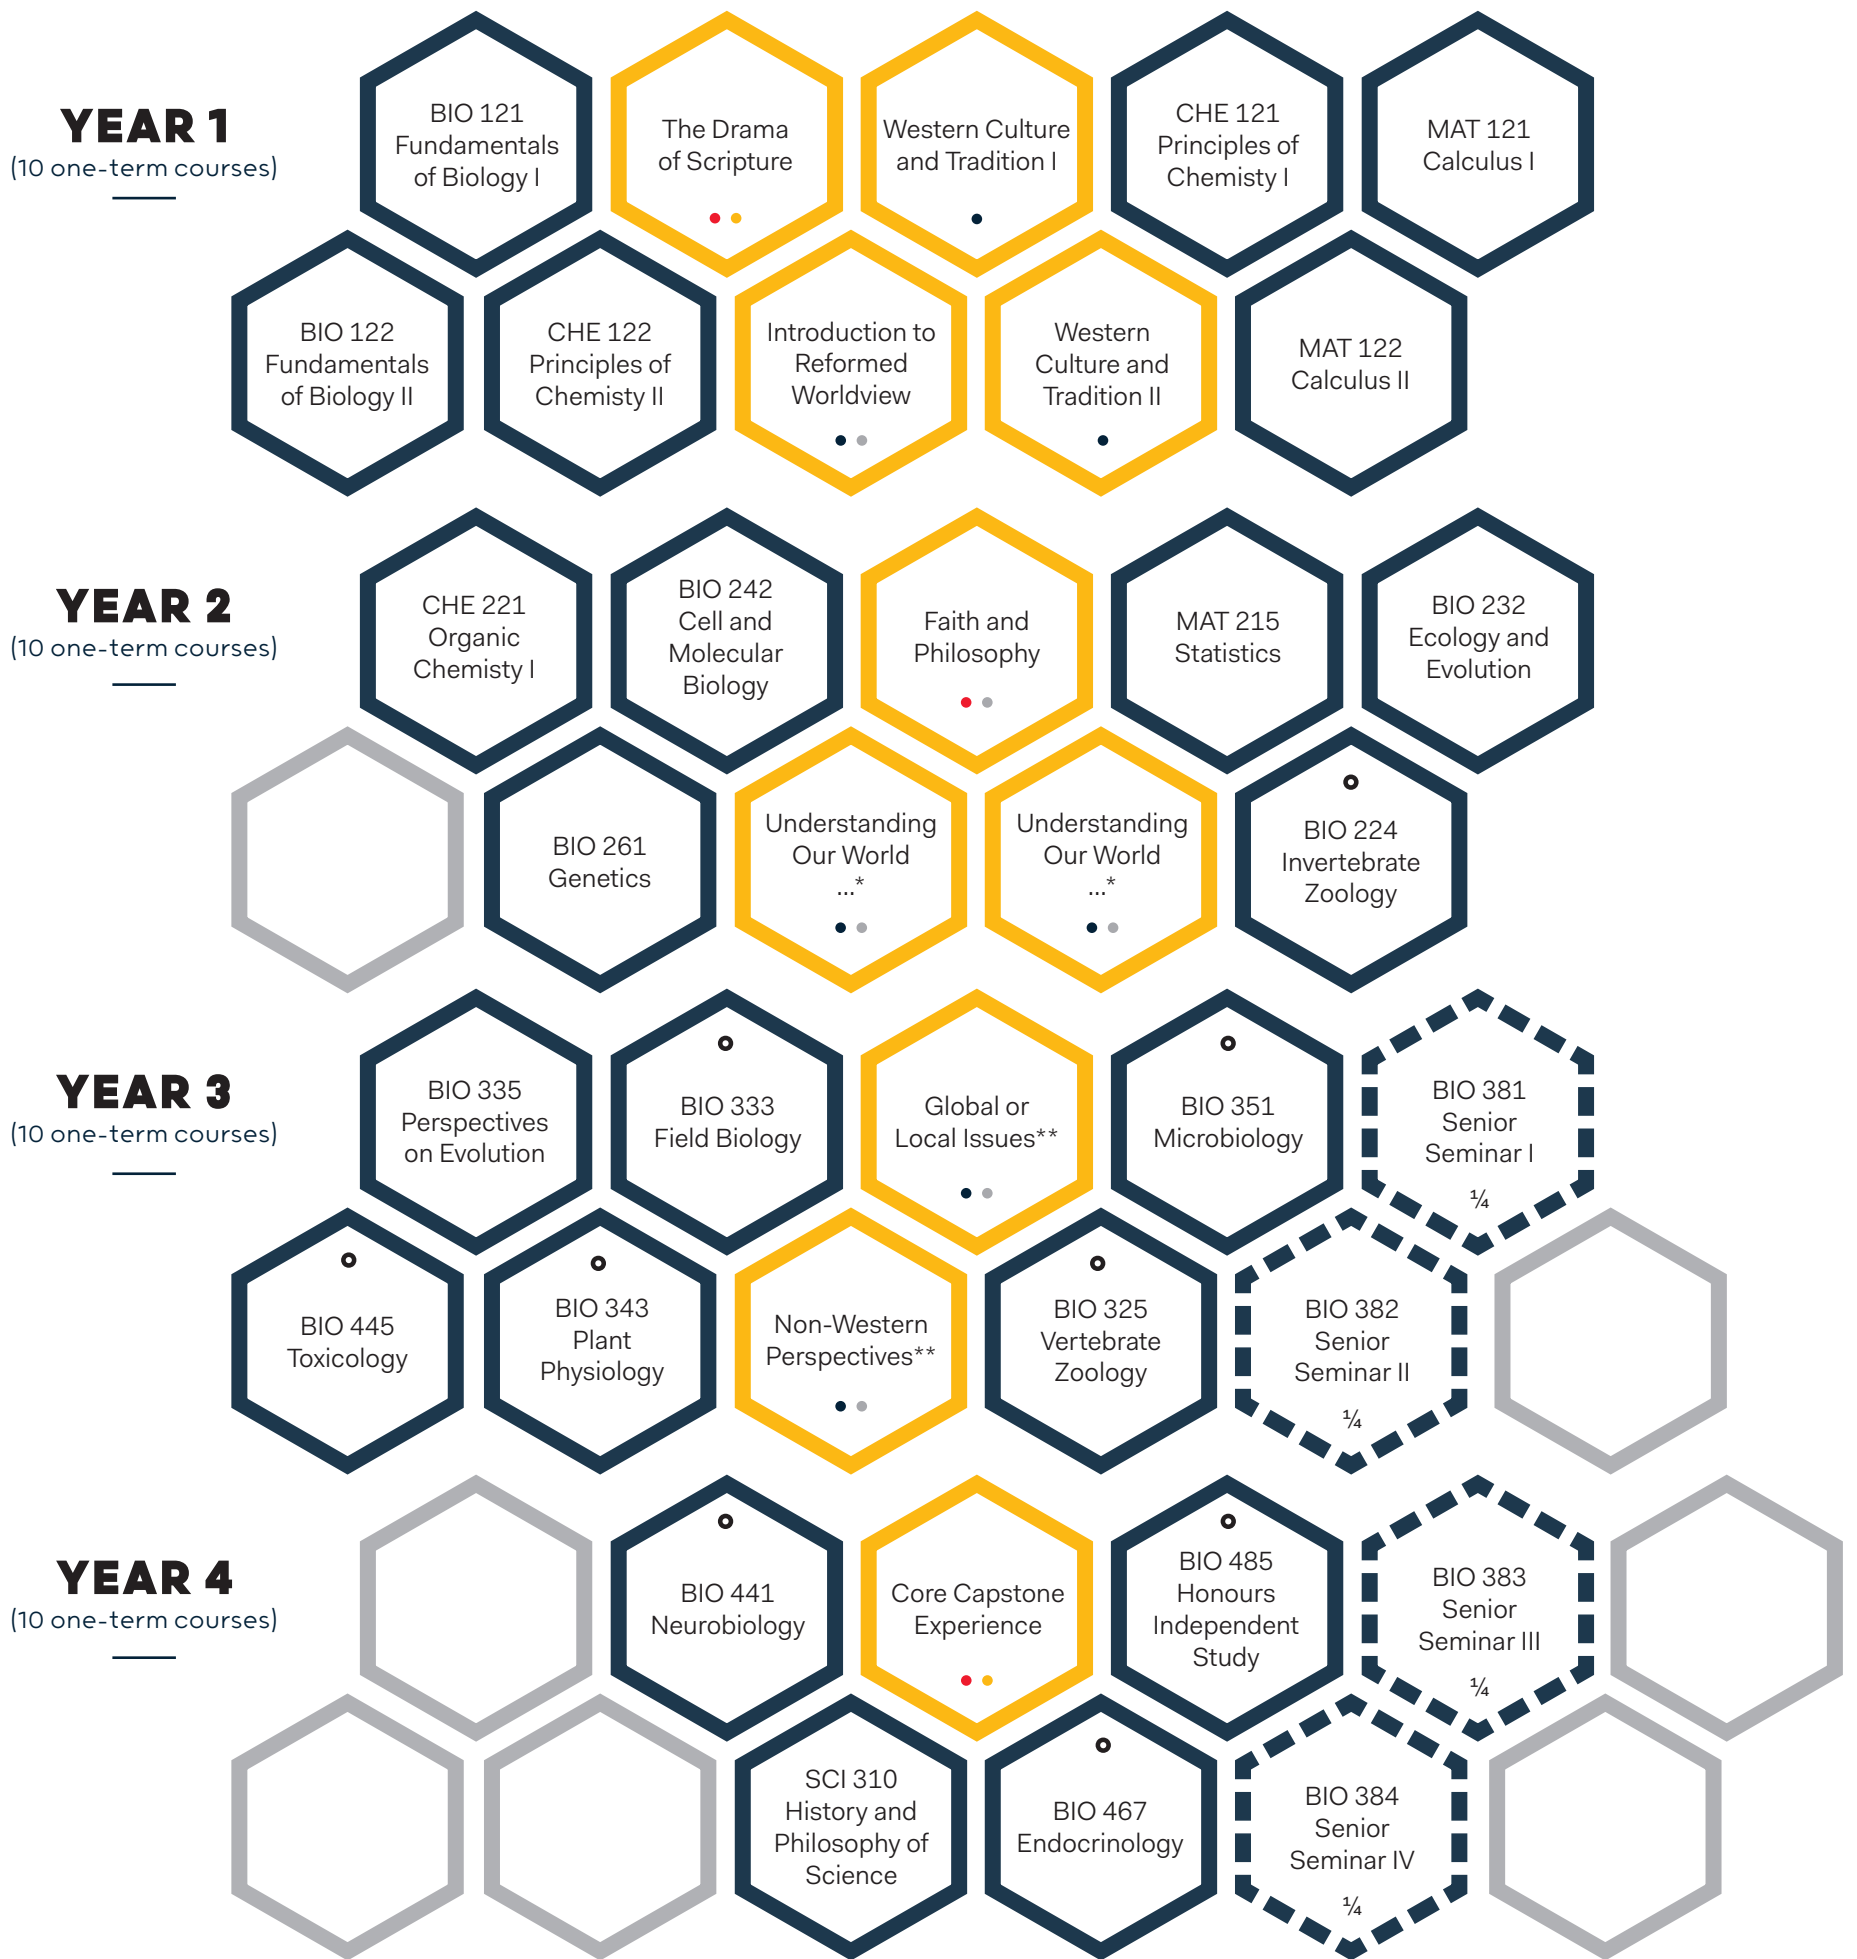

Liberal Arts & Sciences

BIOLOGY DEGREE MAP

HONOURS MAJOR

Read all course descriptions at redeemer.ca/biology

● = elective within major

- Discover Your World
- Find Your Calling
- Deepen Your Faith
- Transform Your Mind
- Core Courses
- Major Courses
- Minor/Elective Courses
- Under 1 credit

*Understanding our World through the Sciences, Social Sciences, or Arts. Choose two of three courses outside your major. These courses can be taken in year 2 or 3.

**Choose from a list of possible course options or off-campus study opportunities. These courses can be taken in year 3 or 4.

Note: Some core courses can be taken in year 2 or 3, or years 3 or 4. Students will chart their own path of study at Redeemer. Course offerings and availability change from year to year and are subject to change. This chart is meant to be used as an example.