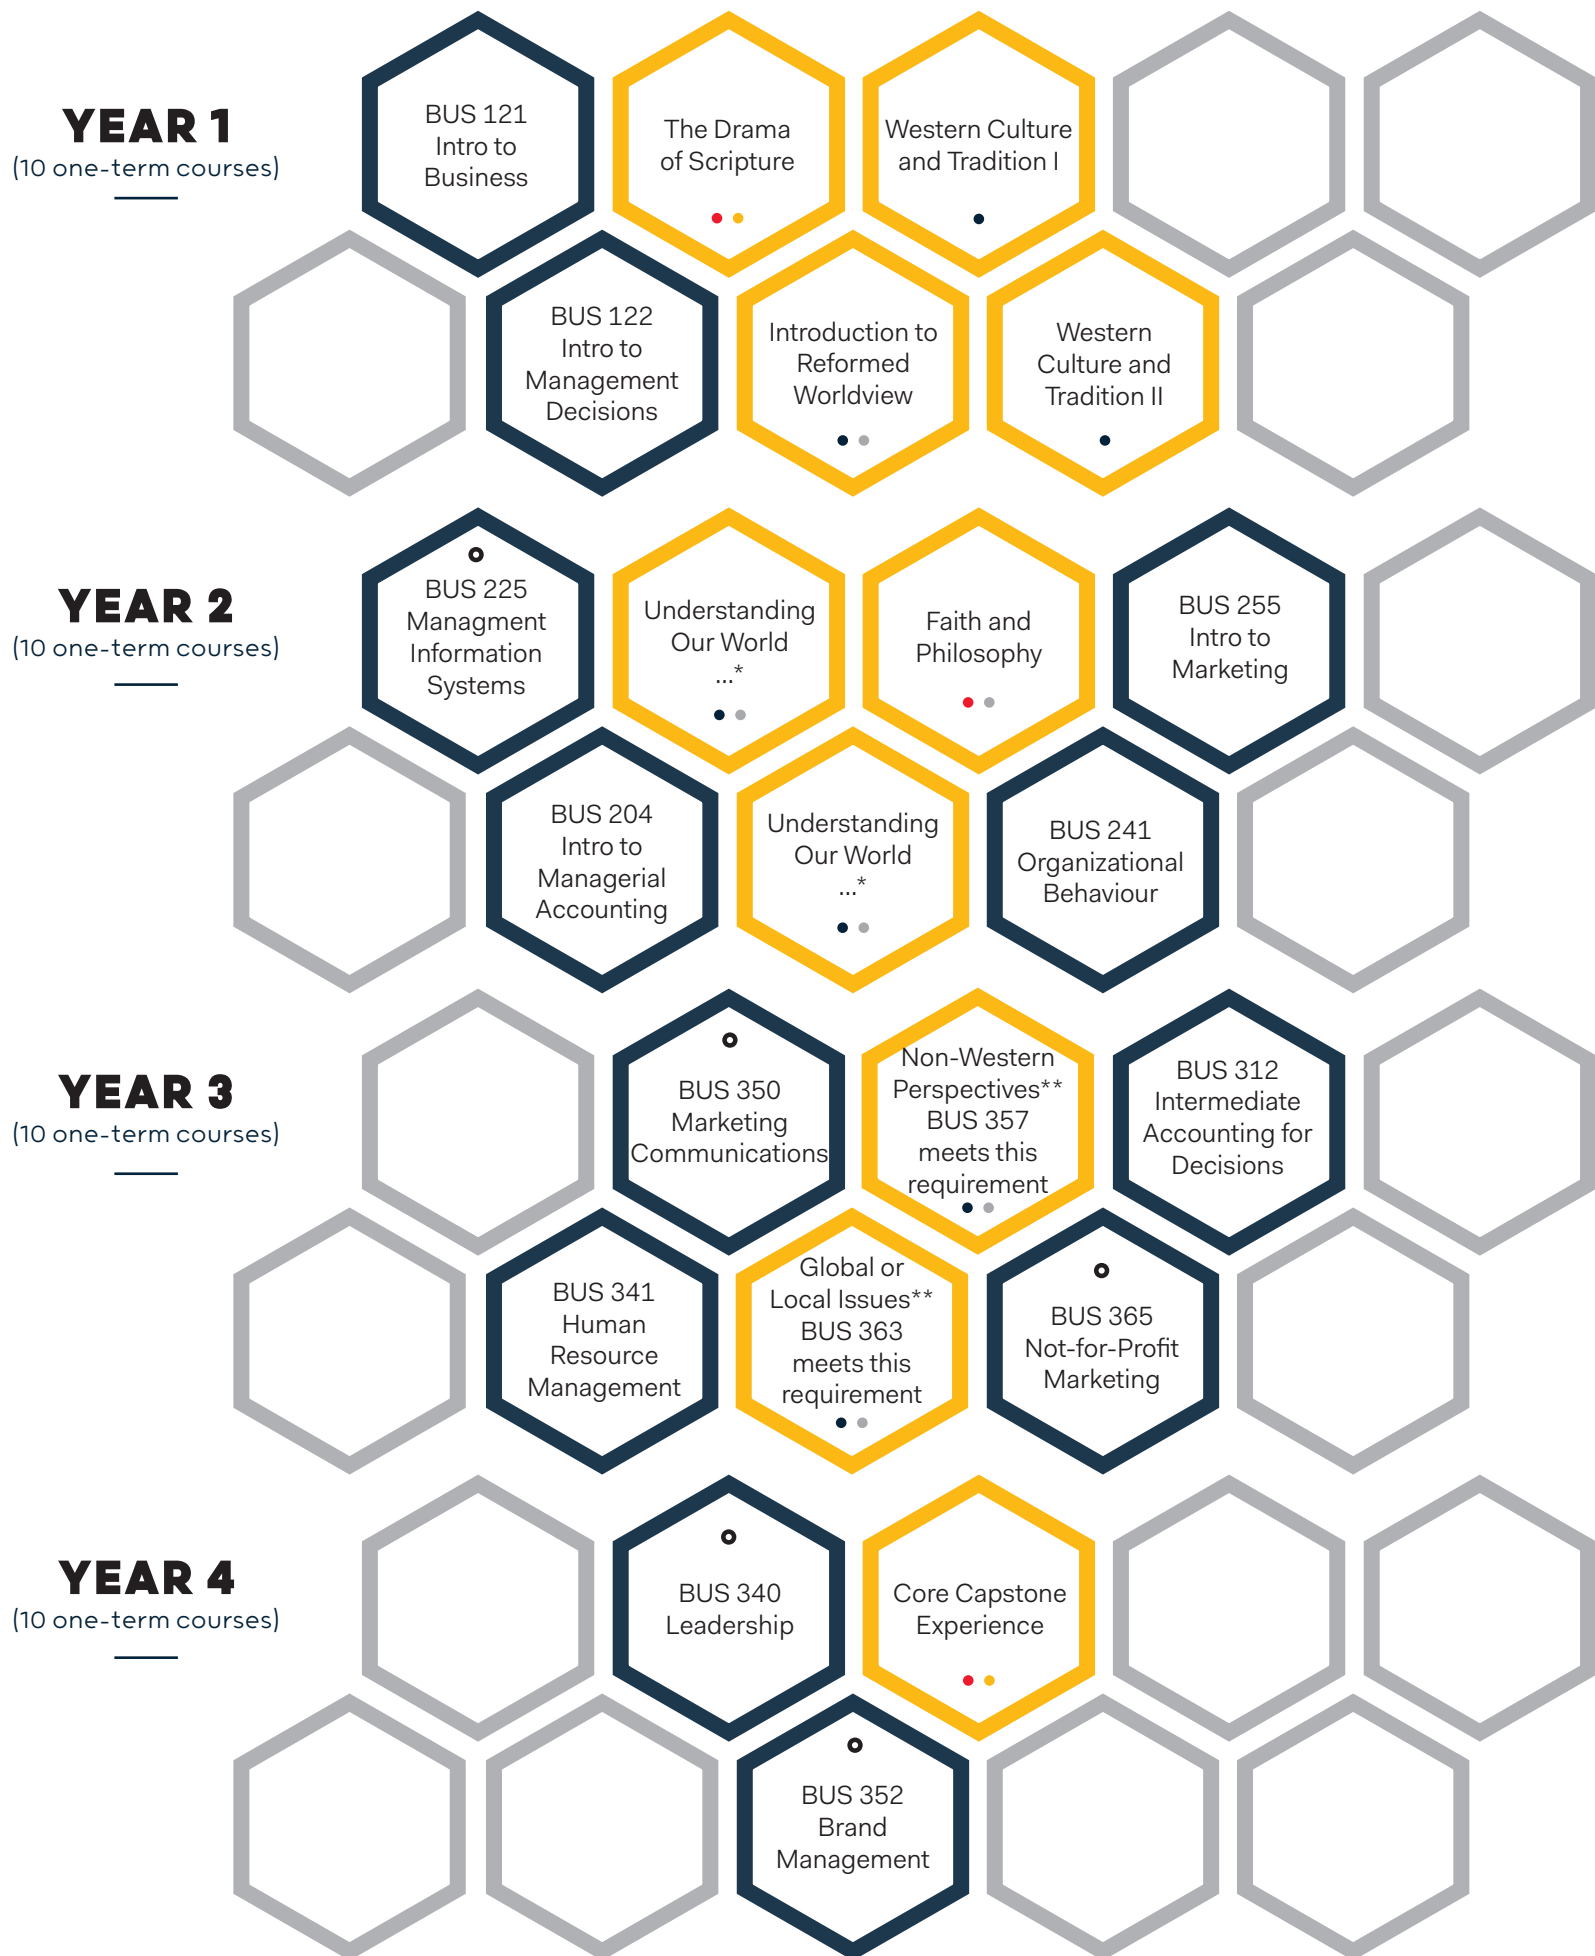

Liberal Arts & Sciences

BUSINESS DEGREE MAP

GENERAL MAJOR

Read all course descriptions at redeemer.ca/business

● = elective within major

- Discover Your World
- Find Your Calling
- Deepen Your Faith
- Transform Your Mind

— Core Courses — Major Courses — Minor/Elective Courses

*Understanding our World through the Sciences, Social Sciences, or Arts.

Choose two of three courses outside your major. These courses can be taken in year 2 or 3.

**Choose from a list of possible course options or off-campus study opportunities. These courses can be taken in year 3 or 4.

Note: Some core courses can be taken in year 2 or 3, or years 3 or 4. Students will chart their own path of study at Redeemer. Course offerings and availability change from year to year and are subject to change. This chart is meant to be used as an example.