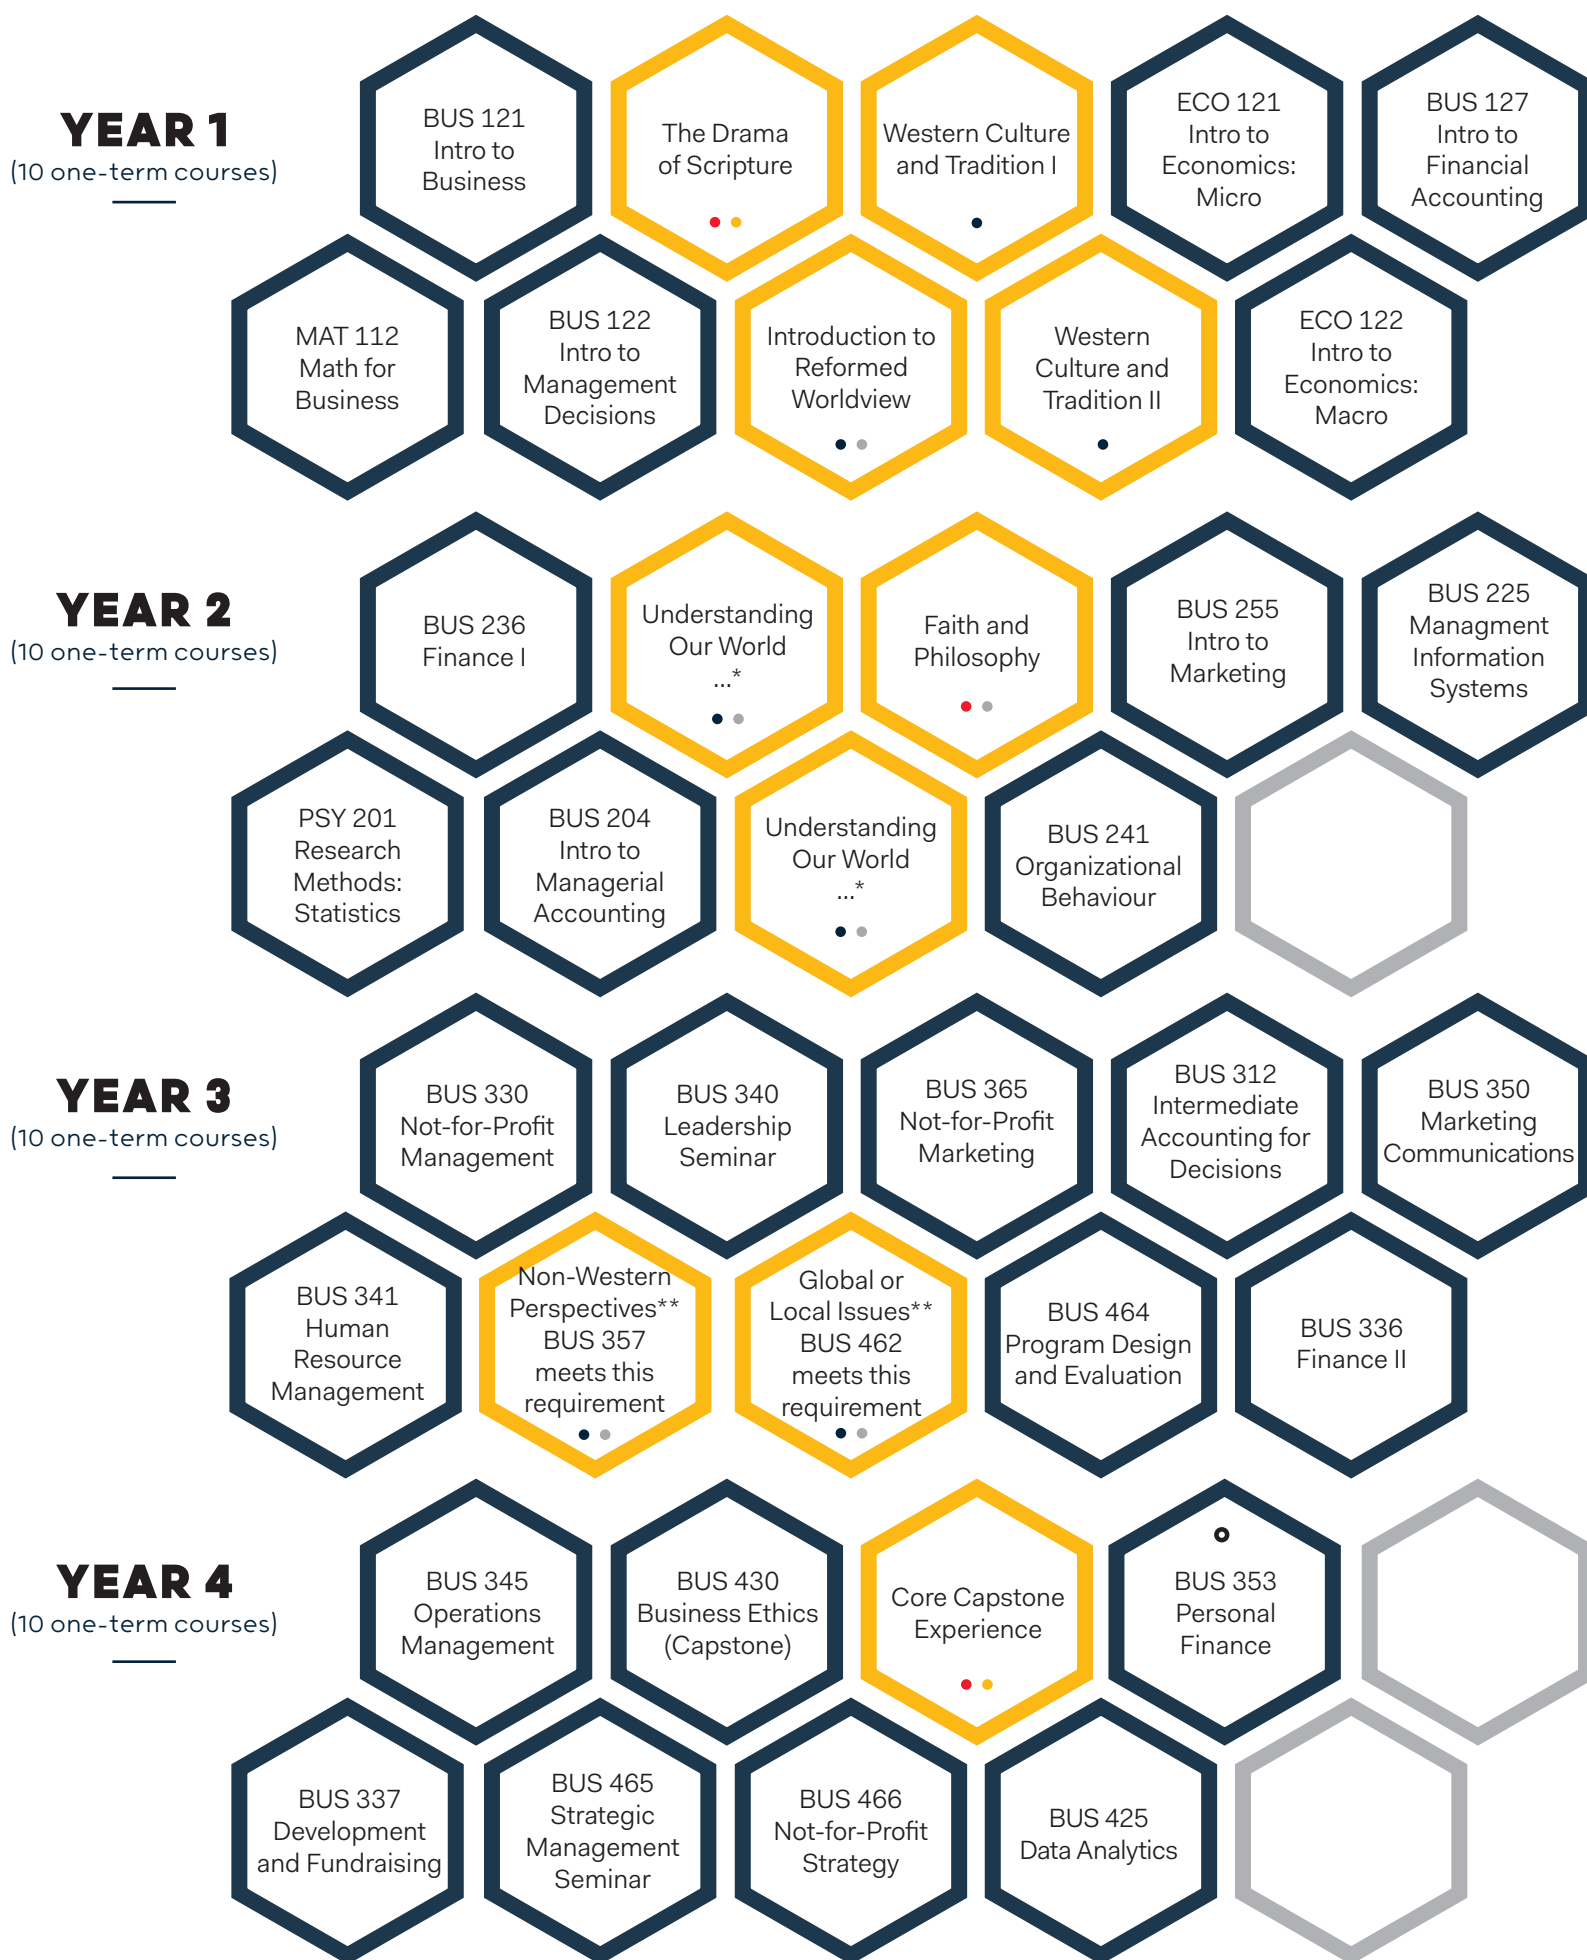

Liberal Arts & Sciences

BUSINESS DEGREE MAP

HONOURS, NOT-FOR-PROFIT MANAGEMENT

Read all course descriptions at redeemer.ca/not-for-profit-business

● = elective within major

- Discover Your World
- Find Your Calling
- Deepen Your Faith
- Transform Your Mind

— Core Courses — Major Courses — Minor/Elective Courses

*Understanding our World through the Sciences, Social Sciences, or Arts.

Choose two of three courses outside your major. These courses can be taken in year 2 or 3.

**Choose from a list of possible course options or off-campus study opportunities. These courses can be taken in year 3 or 4.

Note: Some core courses can be taken in year 2 or 3, or years 3 or 4. Students will chart their own path of study at Redeemer. Course offerings and availability change from year to year and are subject to change. This chart is meant to be used as an example.