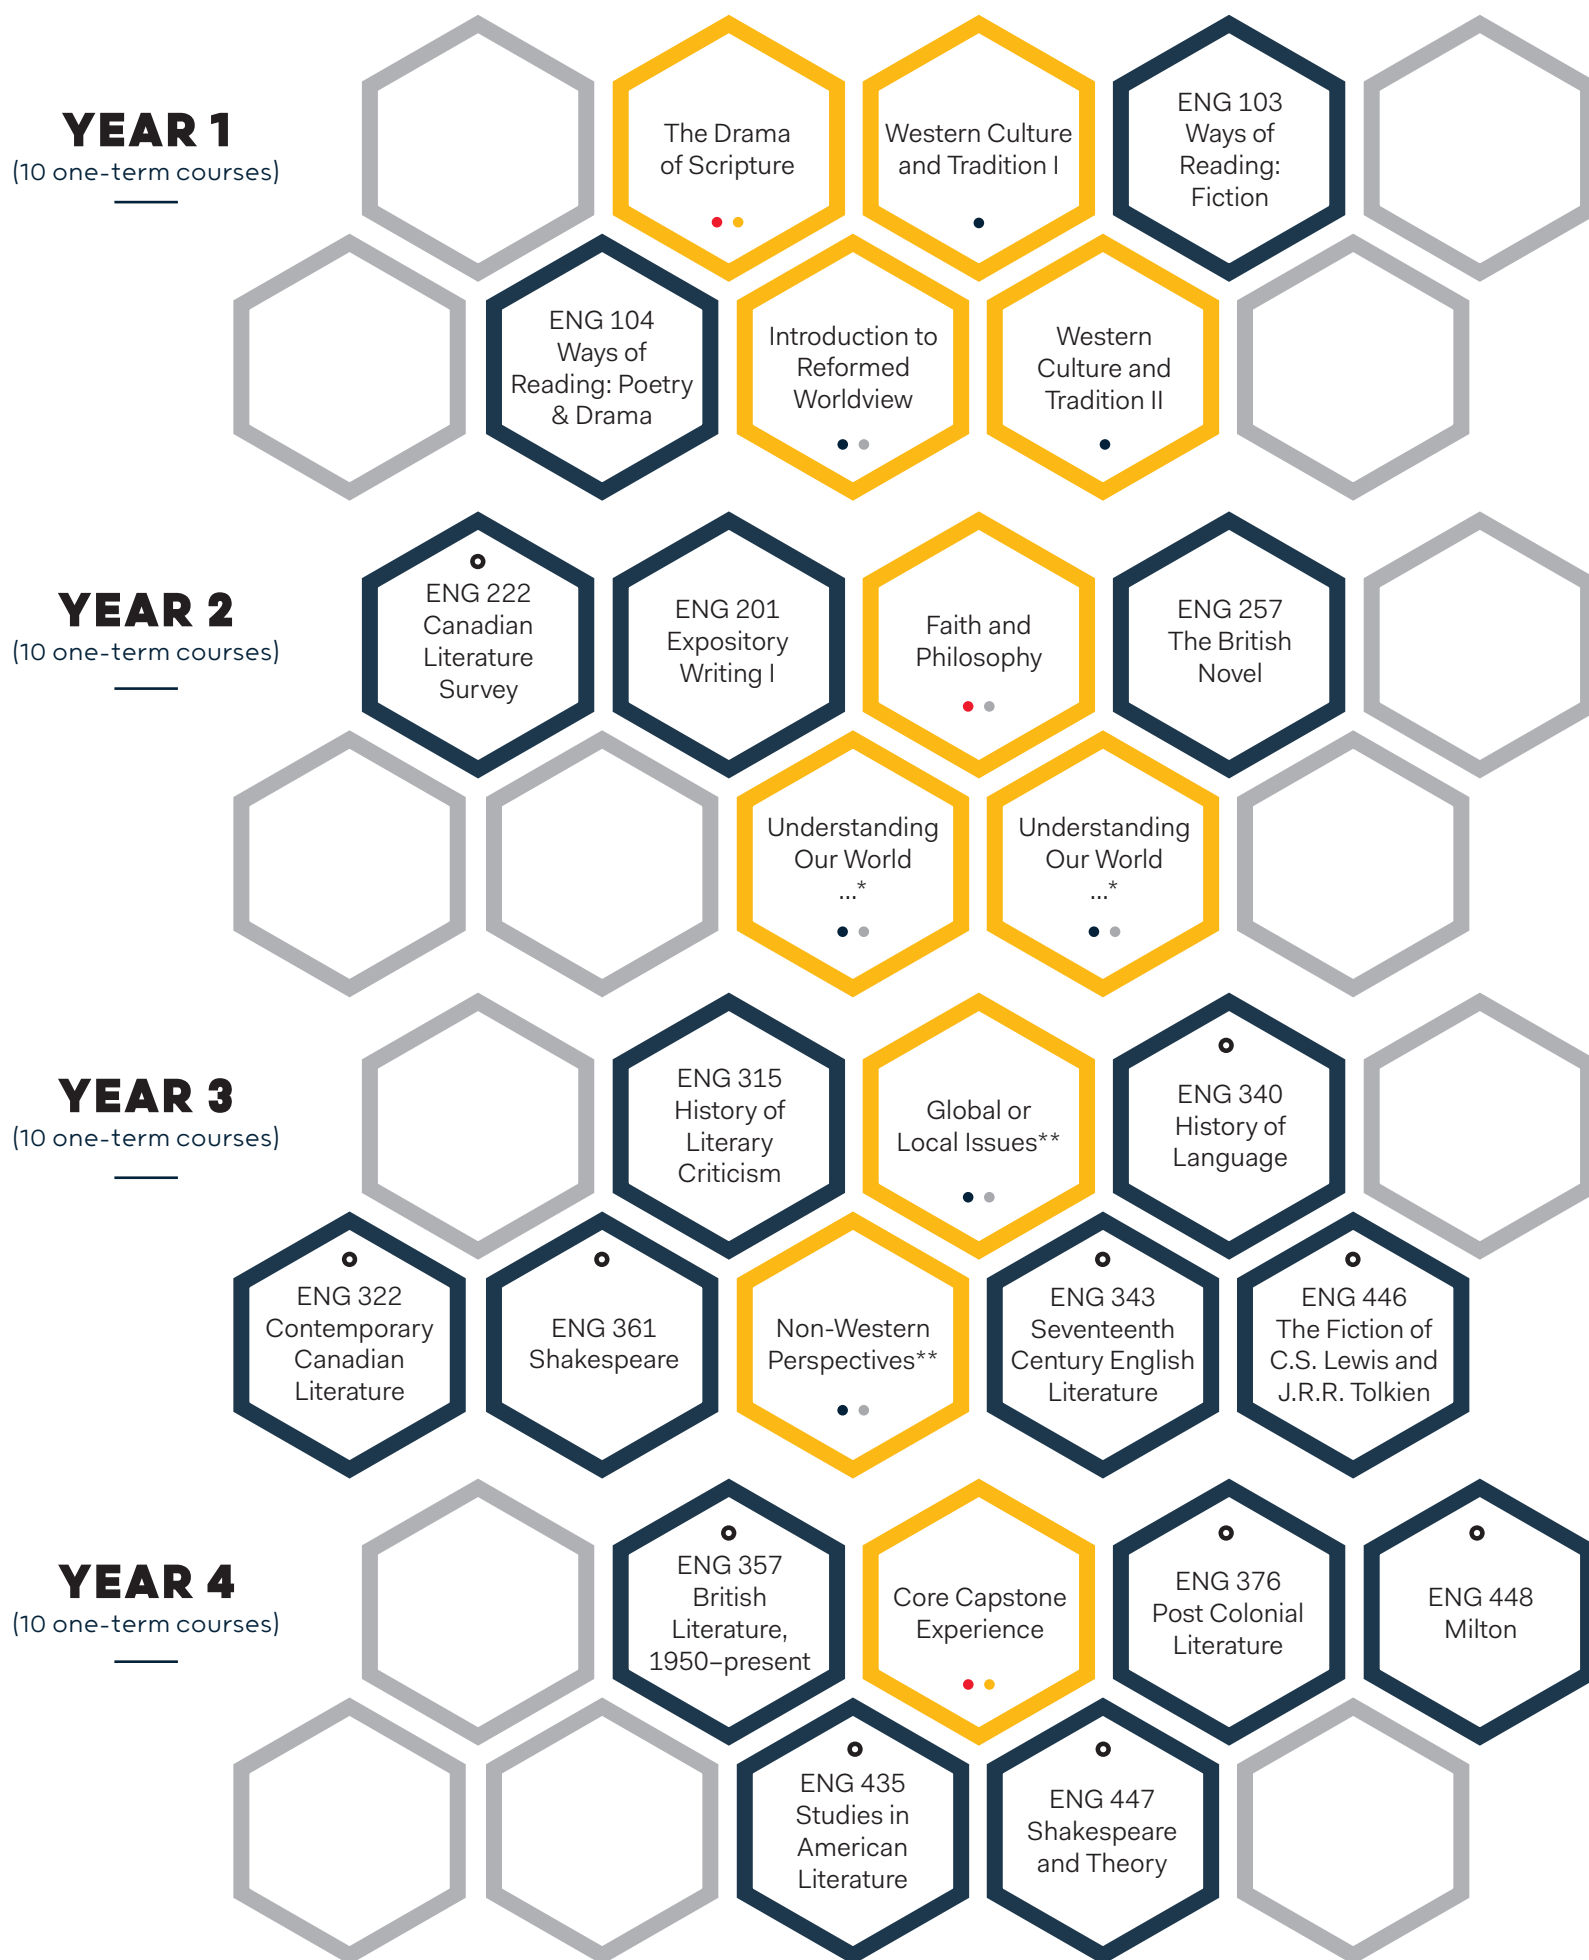

Liberal Arts & Sciences

ENGLISH DEGREE MAP

HONOURS MAJOR, LITERATURE STREAM

Read all course descriptions at redeemer.ca/english-literature

● = elective within major

- Discover Your World
- Find Your Calling
- Deepen Your Faith
- Transform Your Mind

— Core Courses   — Major Courses   — Minor/Elective Courses

*Understanding our World through the Sciences, Social Sciences, or Arts.

Choose two of three courses outside your major. These courses can be taken in year 2 or 3.

**Choose from a list of possible course options or off-campus study opportunities. These courses can be taken in year 3 or 4.

Note: Some core courses can be taken in year 2 or 3, or years 3 or 4. Students will chart their own path of study at Redeemer. Course offerings and availability change from year to year and are subject to change. This chart is meant to be used as an example.