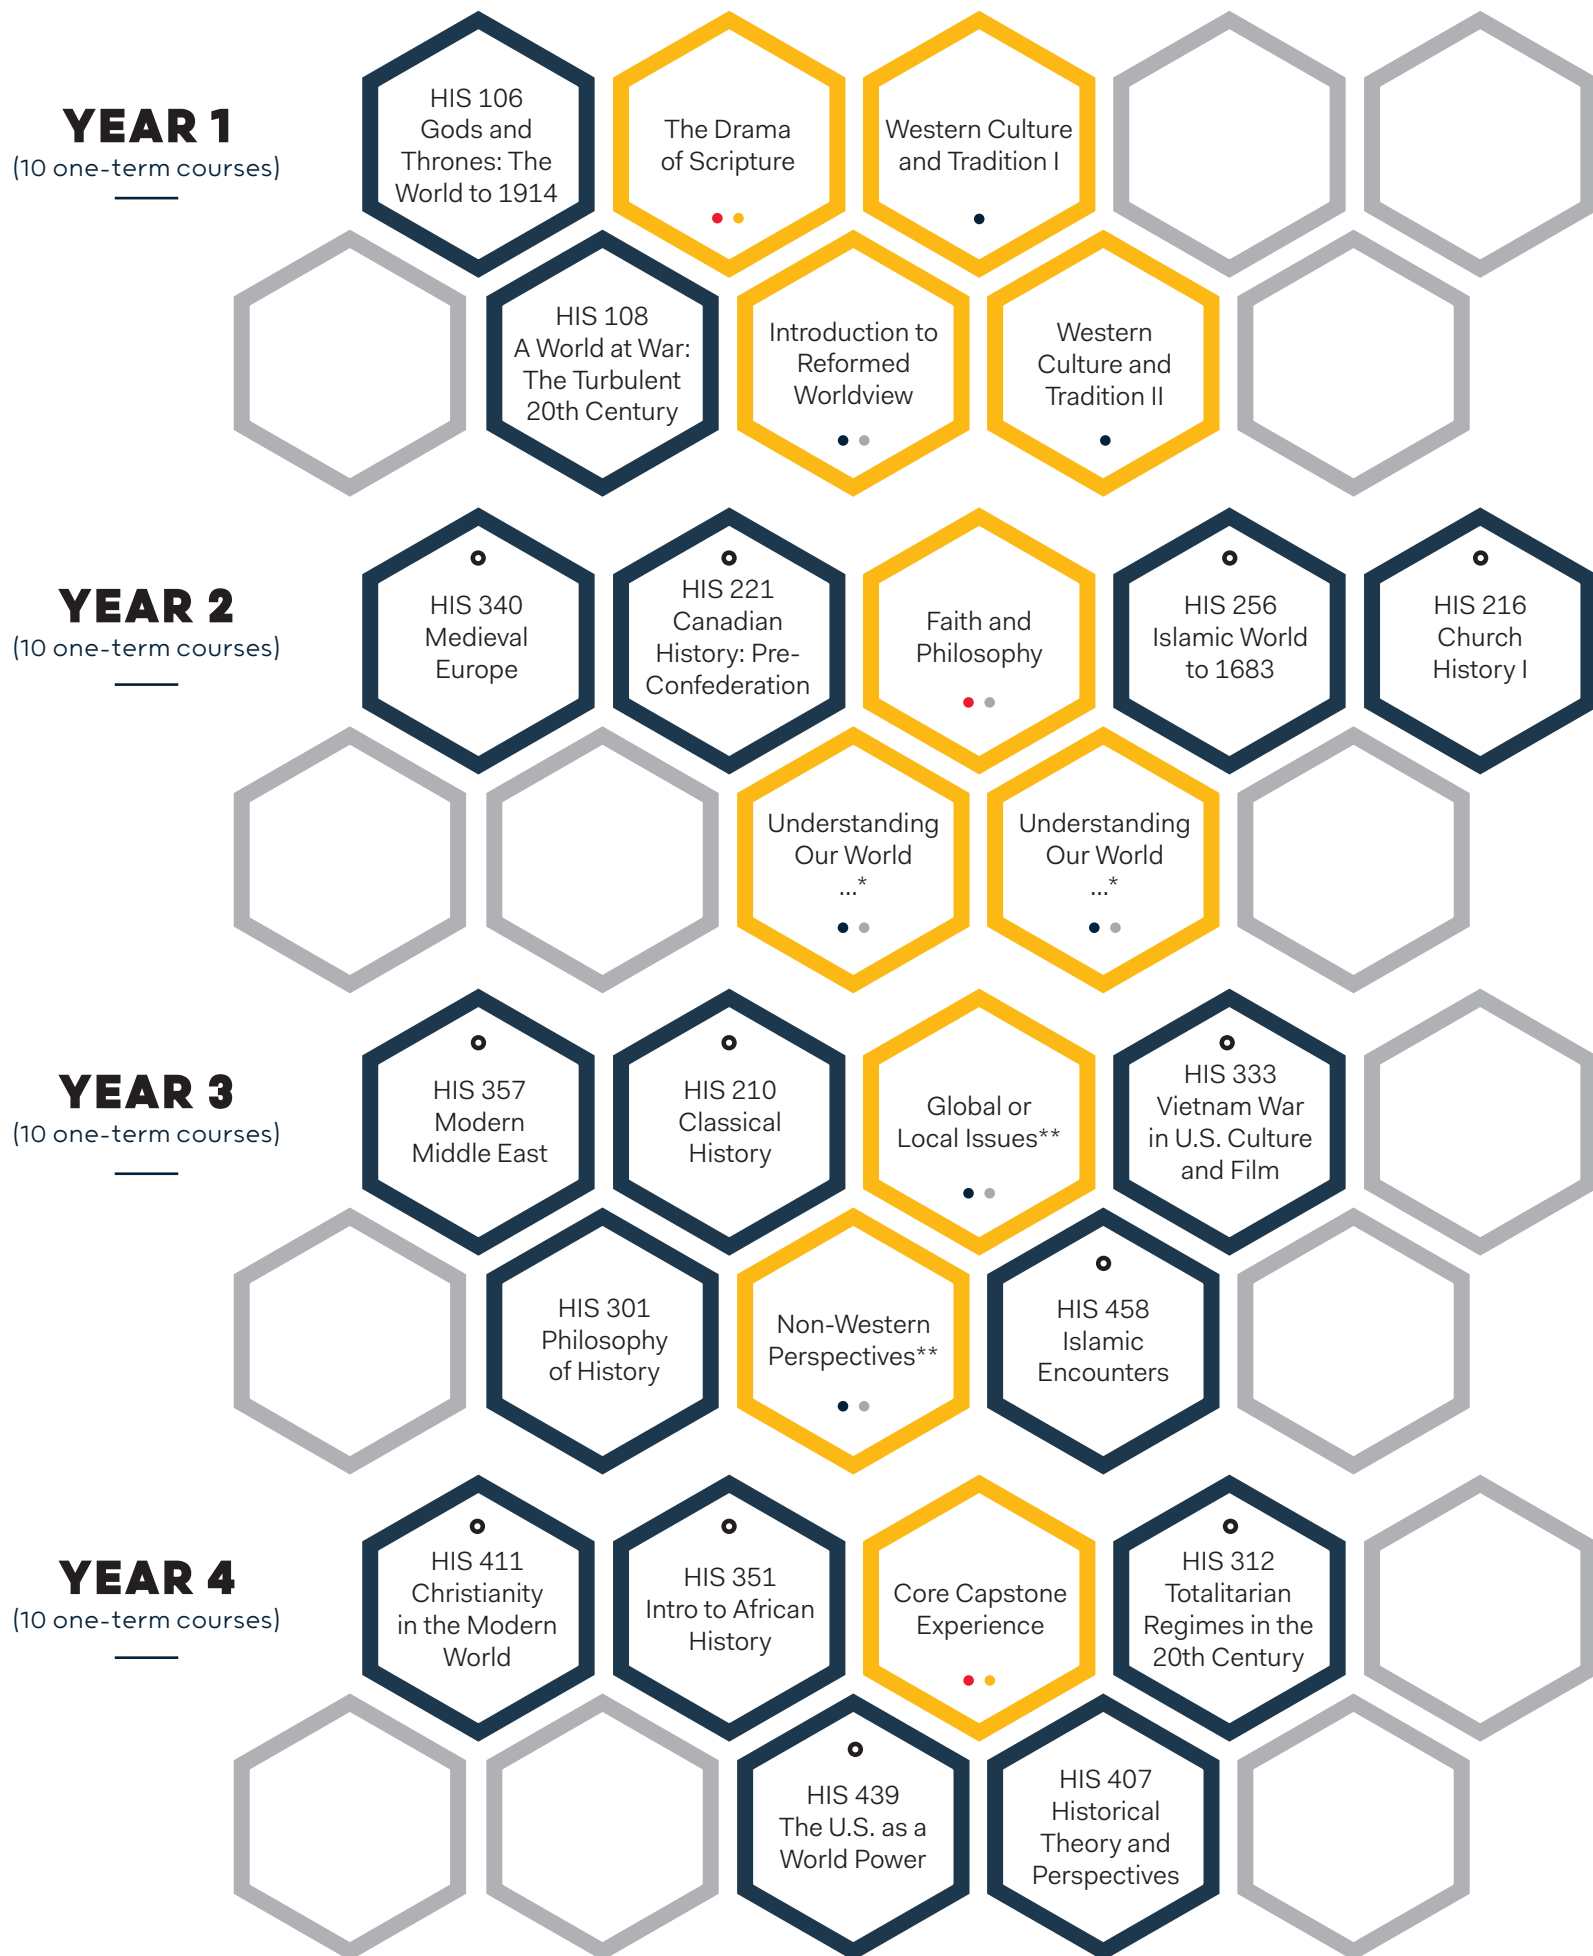

Liberal Arts & Sciences

HISTORY DEGREE MAP

HONOURS MAJOR

Read all course descriptions at redeemer.ca/history

● = elective within major

- Discover Your World
- Find Your Calling
- Deepen Your Faith
- Transform Your Mind

— Core Courses   — Major Courses   — Minor/Elective Courses

*Understanding our World through the Sciences, Social Sciences, or Arts.

Choose two of three courses outside your major. These courses can be taken in year 2 or 3.

**Choose from a list of possible course options or off-campus study opportunities. These courses can be taken in year 3 or 4.

Note: Some core courses can be taken in year 2 or 3, or years 3 or 4. Students will chart their own path of study at Redeemer. Course offerings and availability change from year to year and are subject to change. This chart is meant to be used as an example.