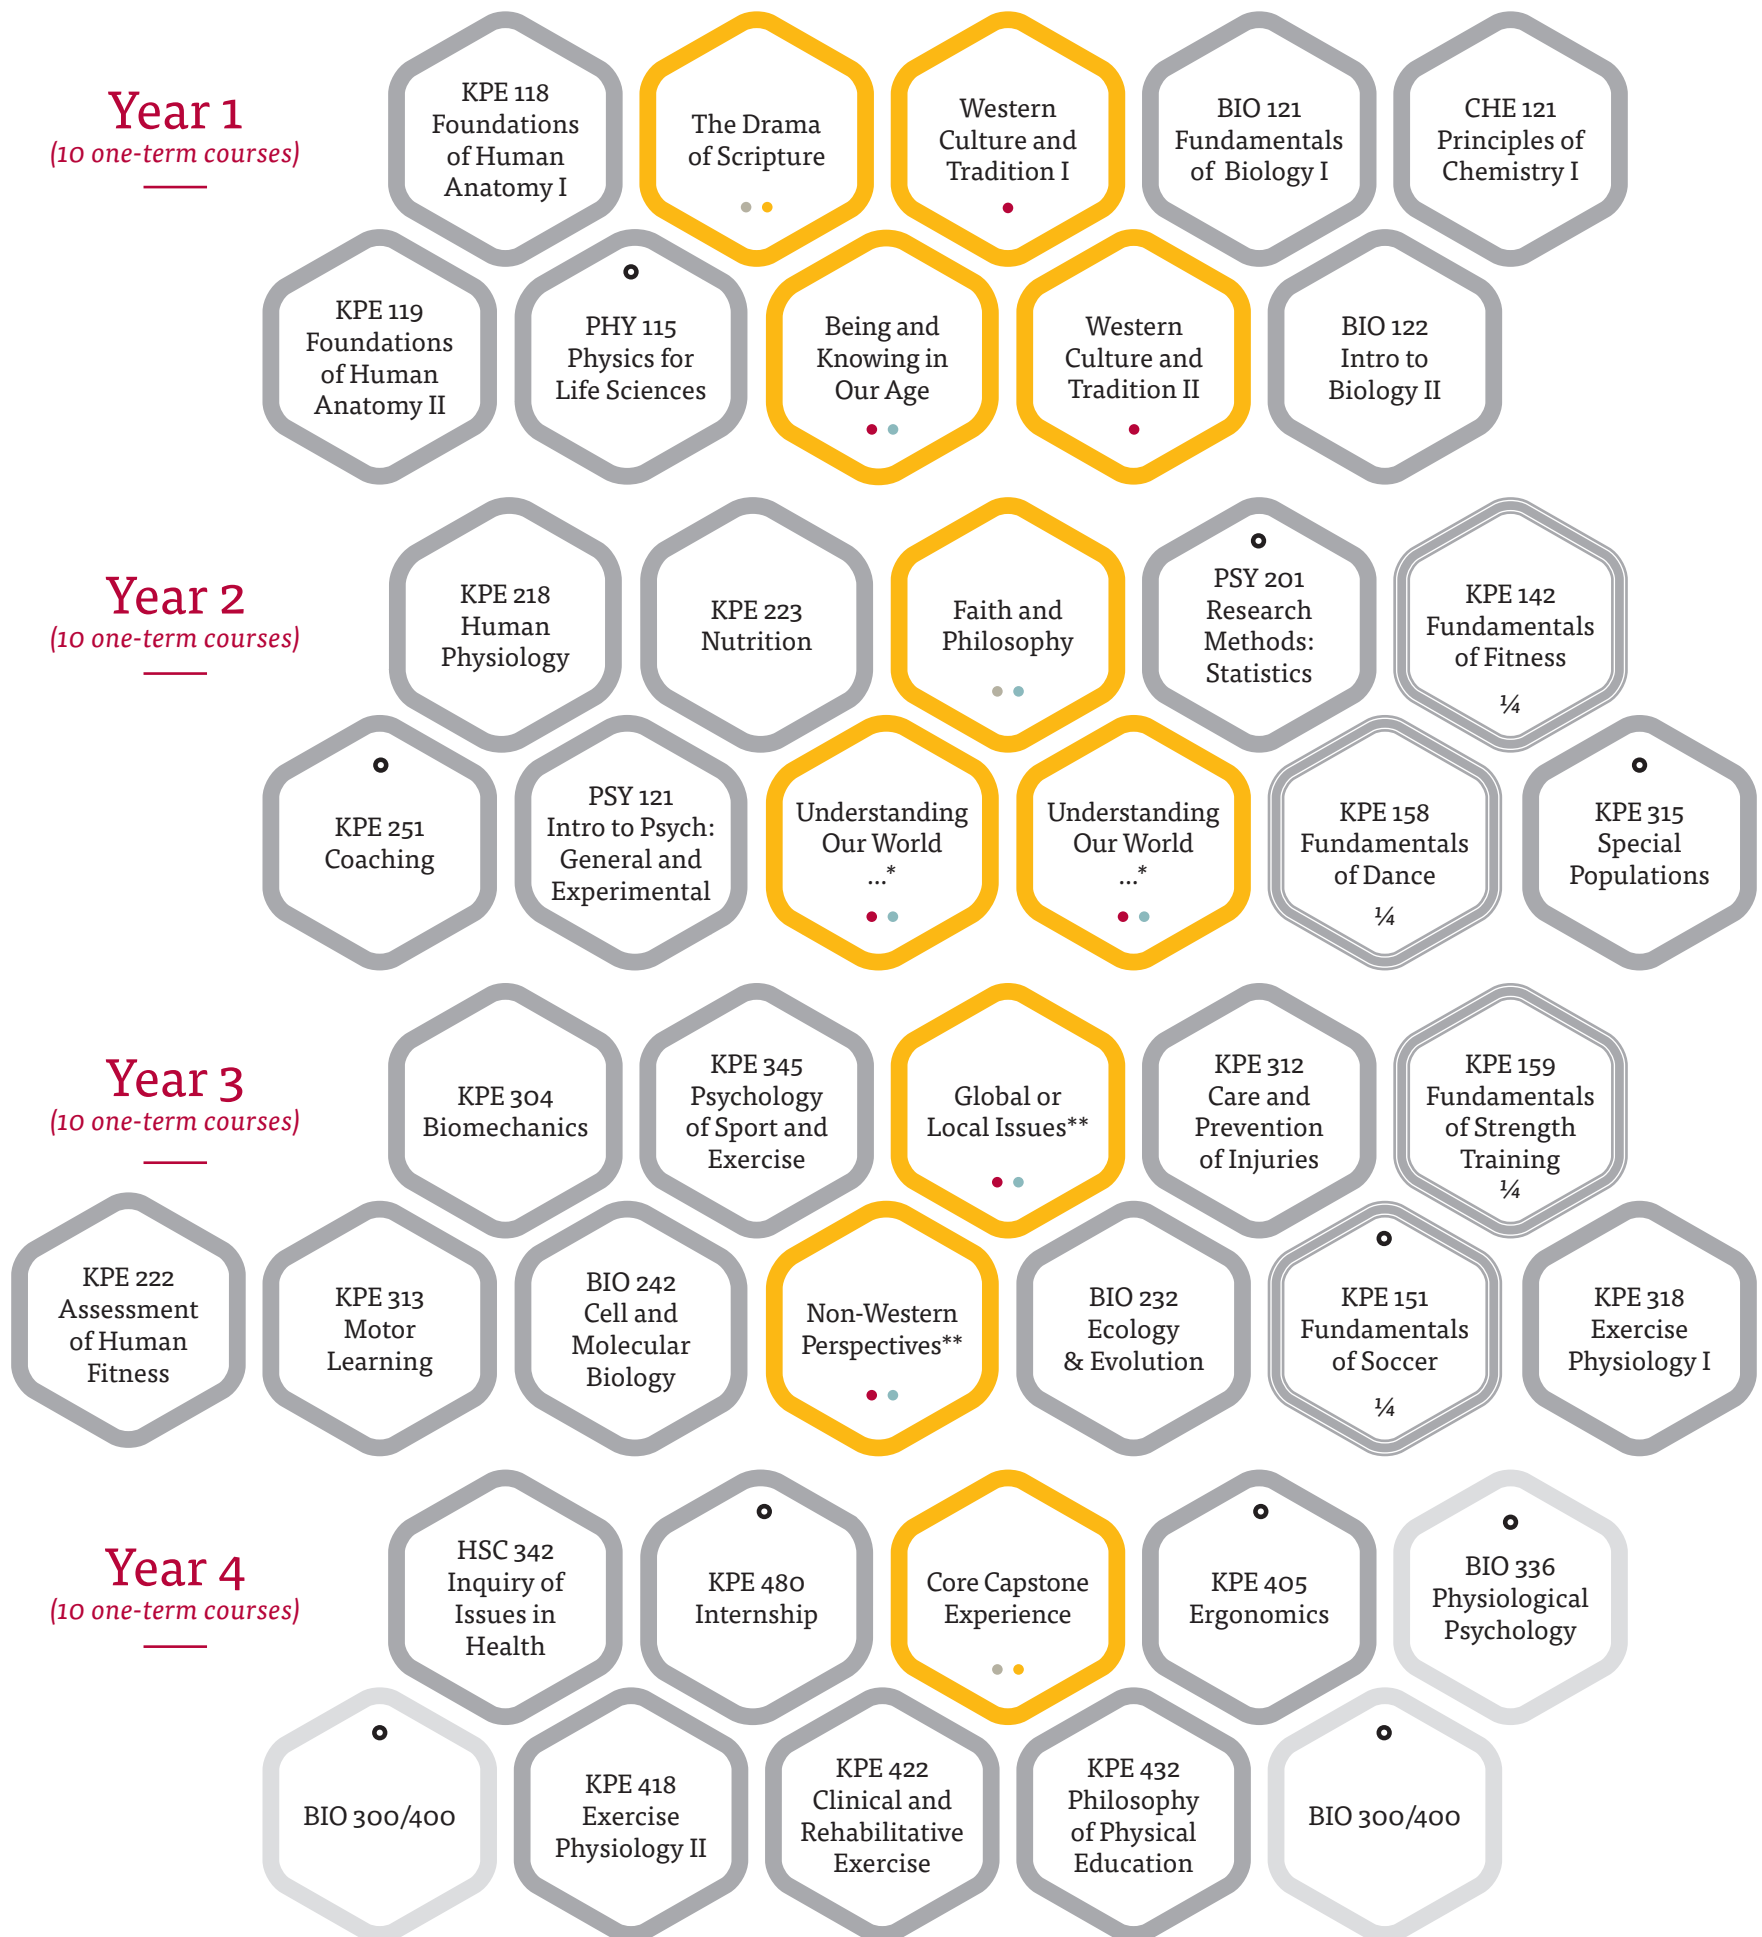

Liberal Arts & Sciences

KINESIOLOGY DEGREE MAP

HONOURS MAJOR, B.SC. STREAM

Read all course descriptions at www.redeemer.ca/kinesiology

● = elective within major

- Discover Your World
- Find Your Calling
- Deepen Your Faith
- Transform Your Mind
- Core Courses
- Major Courses
- Minor/Elective Courses
- Under 1 credit

*Understanding our World through the Sciences, Social Sciences, or Arts.

Choose two of three courses outside your major. These courses can be taken in year 2 or 3.

**Choose from a list of possible course options or off-campus study opportunities. These courses can be taken in year 3 or 4.

Note: Some core courses can be taken in year 2 or 3, or years 3 or 4. Students will chart their own path of study at Redeemer. Course offerings and availability change from year to year and are subject to change. This chart is meant to be used as an example.