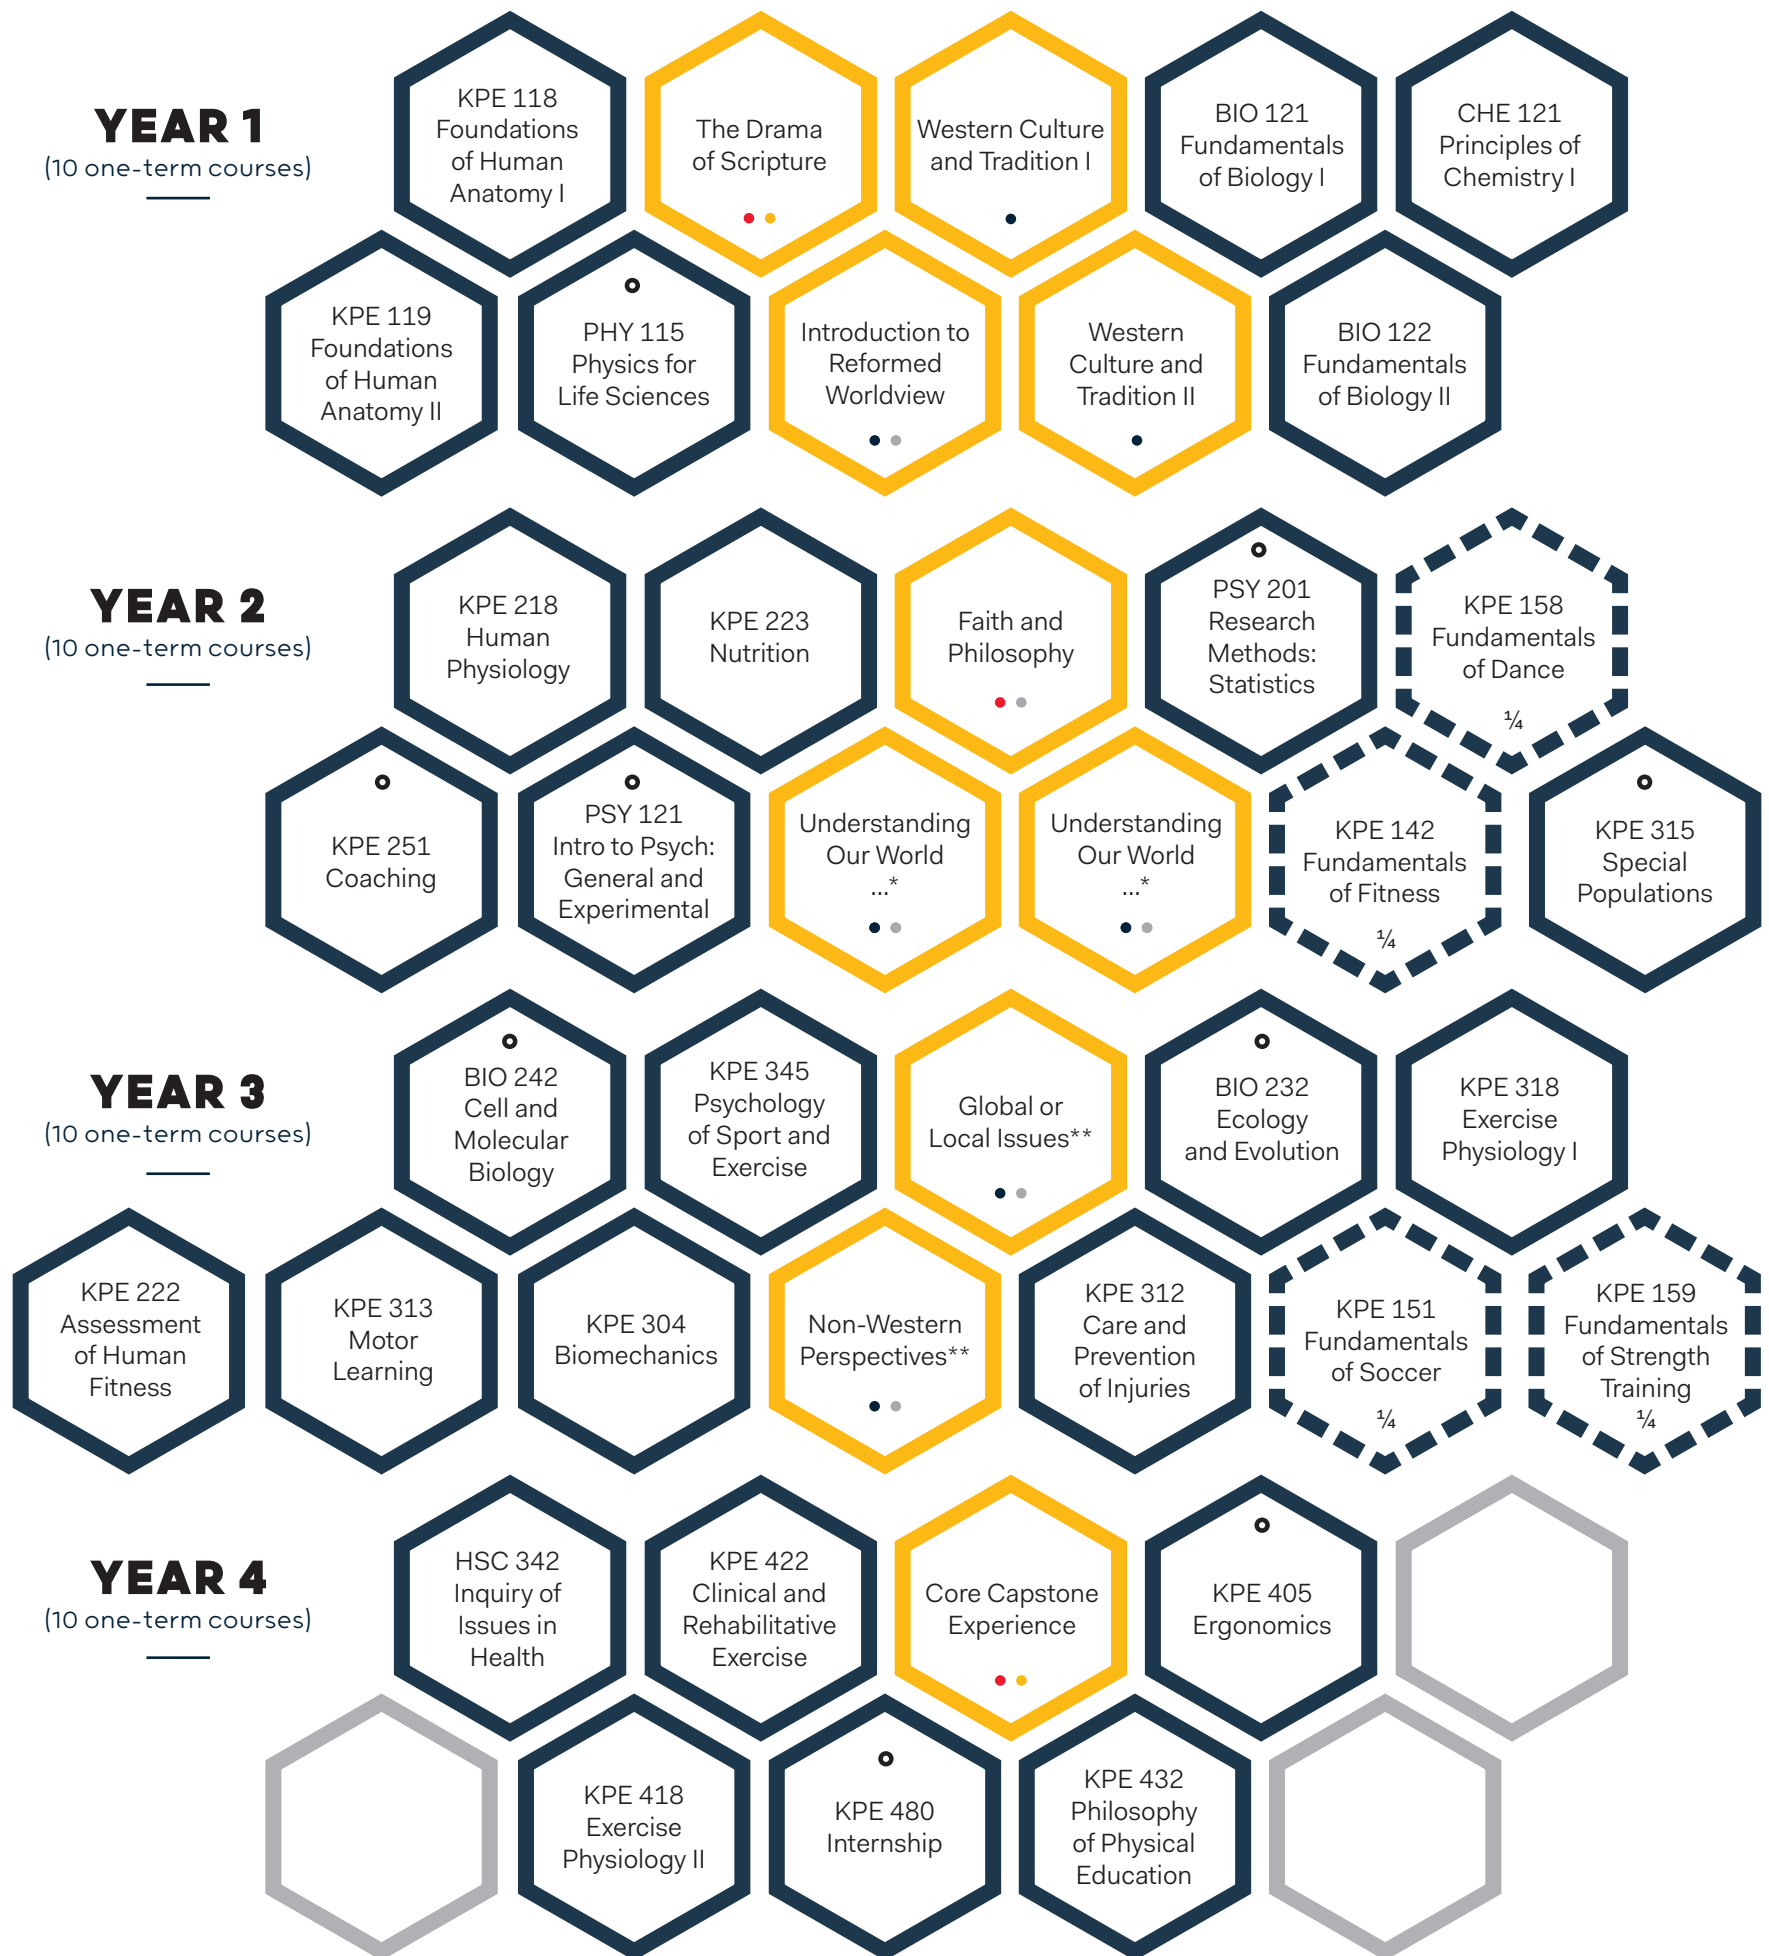

Liberal Arts & Sciences

KINESIOLOGY DEGREE MAP

HONOURS MAJOR, B.SC. STREAM

Read all course descriptions at redeemer.ca/kinesiology

● = elective within major

- Discover Your World
- Find Your Calling
- Deepen Your Faith
- Transform Your Mind
- Core Courses
- Major Courses
- Minor/Elective Courses
- Under 1 credit

*Understanding our World through the Sciences, Social Sciences, or Arts. Choose two of three courses outside your major. These courses can be taken in year 2 or 3.
 **Choose from a list of possible course options or off-campus study opportunities. These courses can be taken in year 3 or 4.

Note: Some core courses can be taken in year 2 or 3, or years 3 or 4. Students will chart their own path of study at Redeemer. Course offerings and availability change from year to year and are subject to change. This chart is meant to be used as an example.