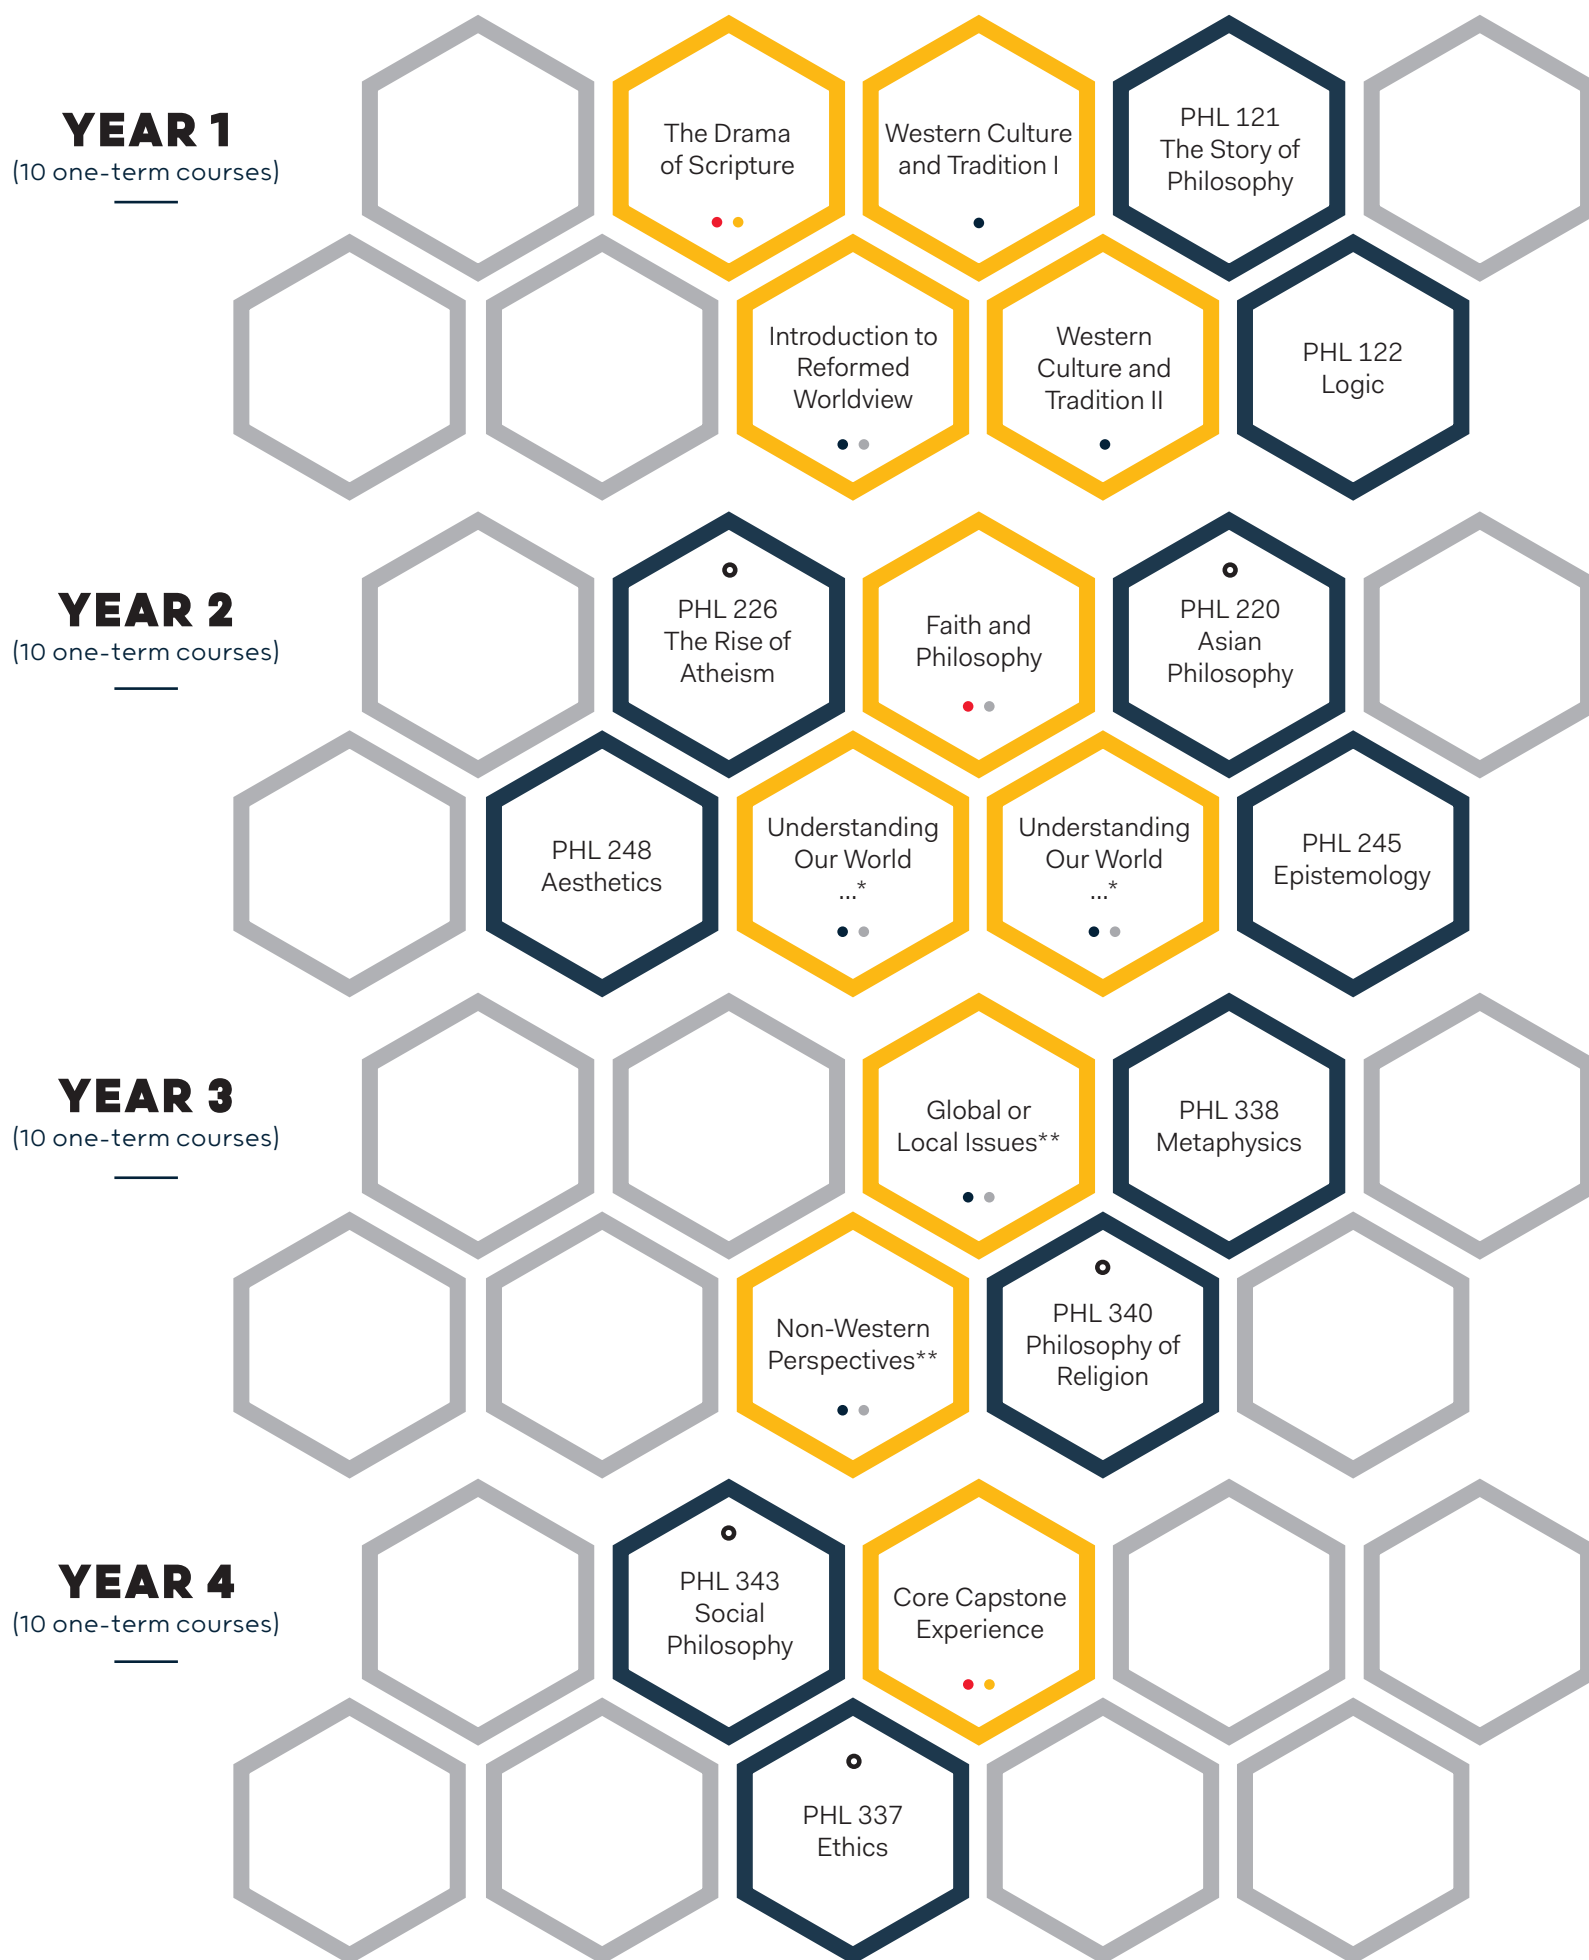

Liberal Arts & Sciences

PHILOSOPHY DEGREE MAP

GENERAL MAJOR

Read all course descriptions at redeemer.ca/philosophy

● = elective within major

- Discover Your World
- Find Your Calling
- Deepen Your Faith
- Transform Your Mind

- Core Courses
- Major Courses
- Minor/Elective Courses

*Understanding our World through the Sciences, Social Sciences, or Arts.

Choose two of three courses outside your major. These courses can be taken in year 2 or 3.

**Choose from a list of possible course options or off-campus study opportunities. These courses can be taken in year 3 or 4.

Note: Some core courses can be taken in year 2 or 3, or years 3 or 4. Students will chart their own path of study at Redeemer. Course offerings and availability change from year to year and are subject to change. This chart is meant to be used as an example.