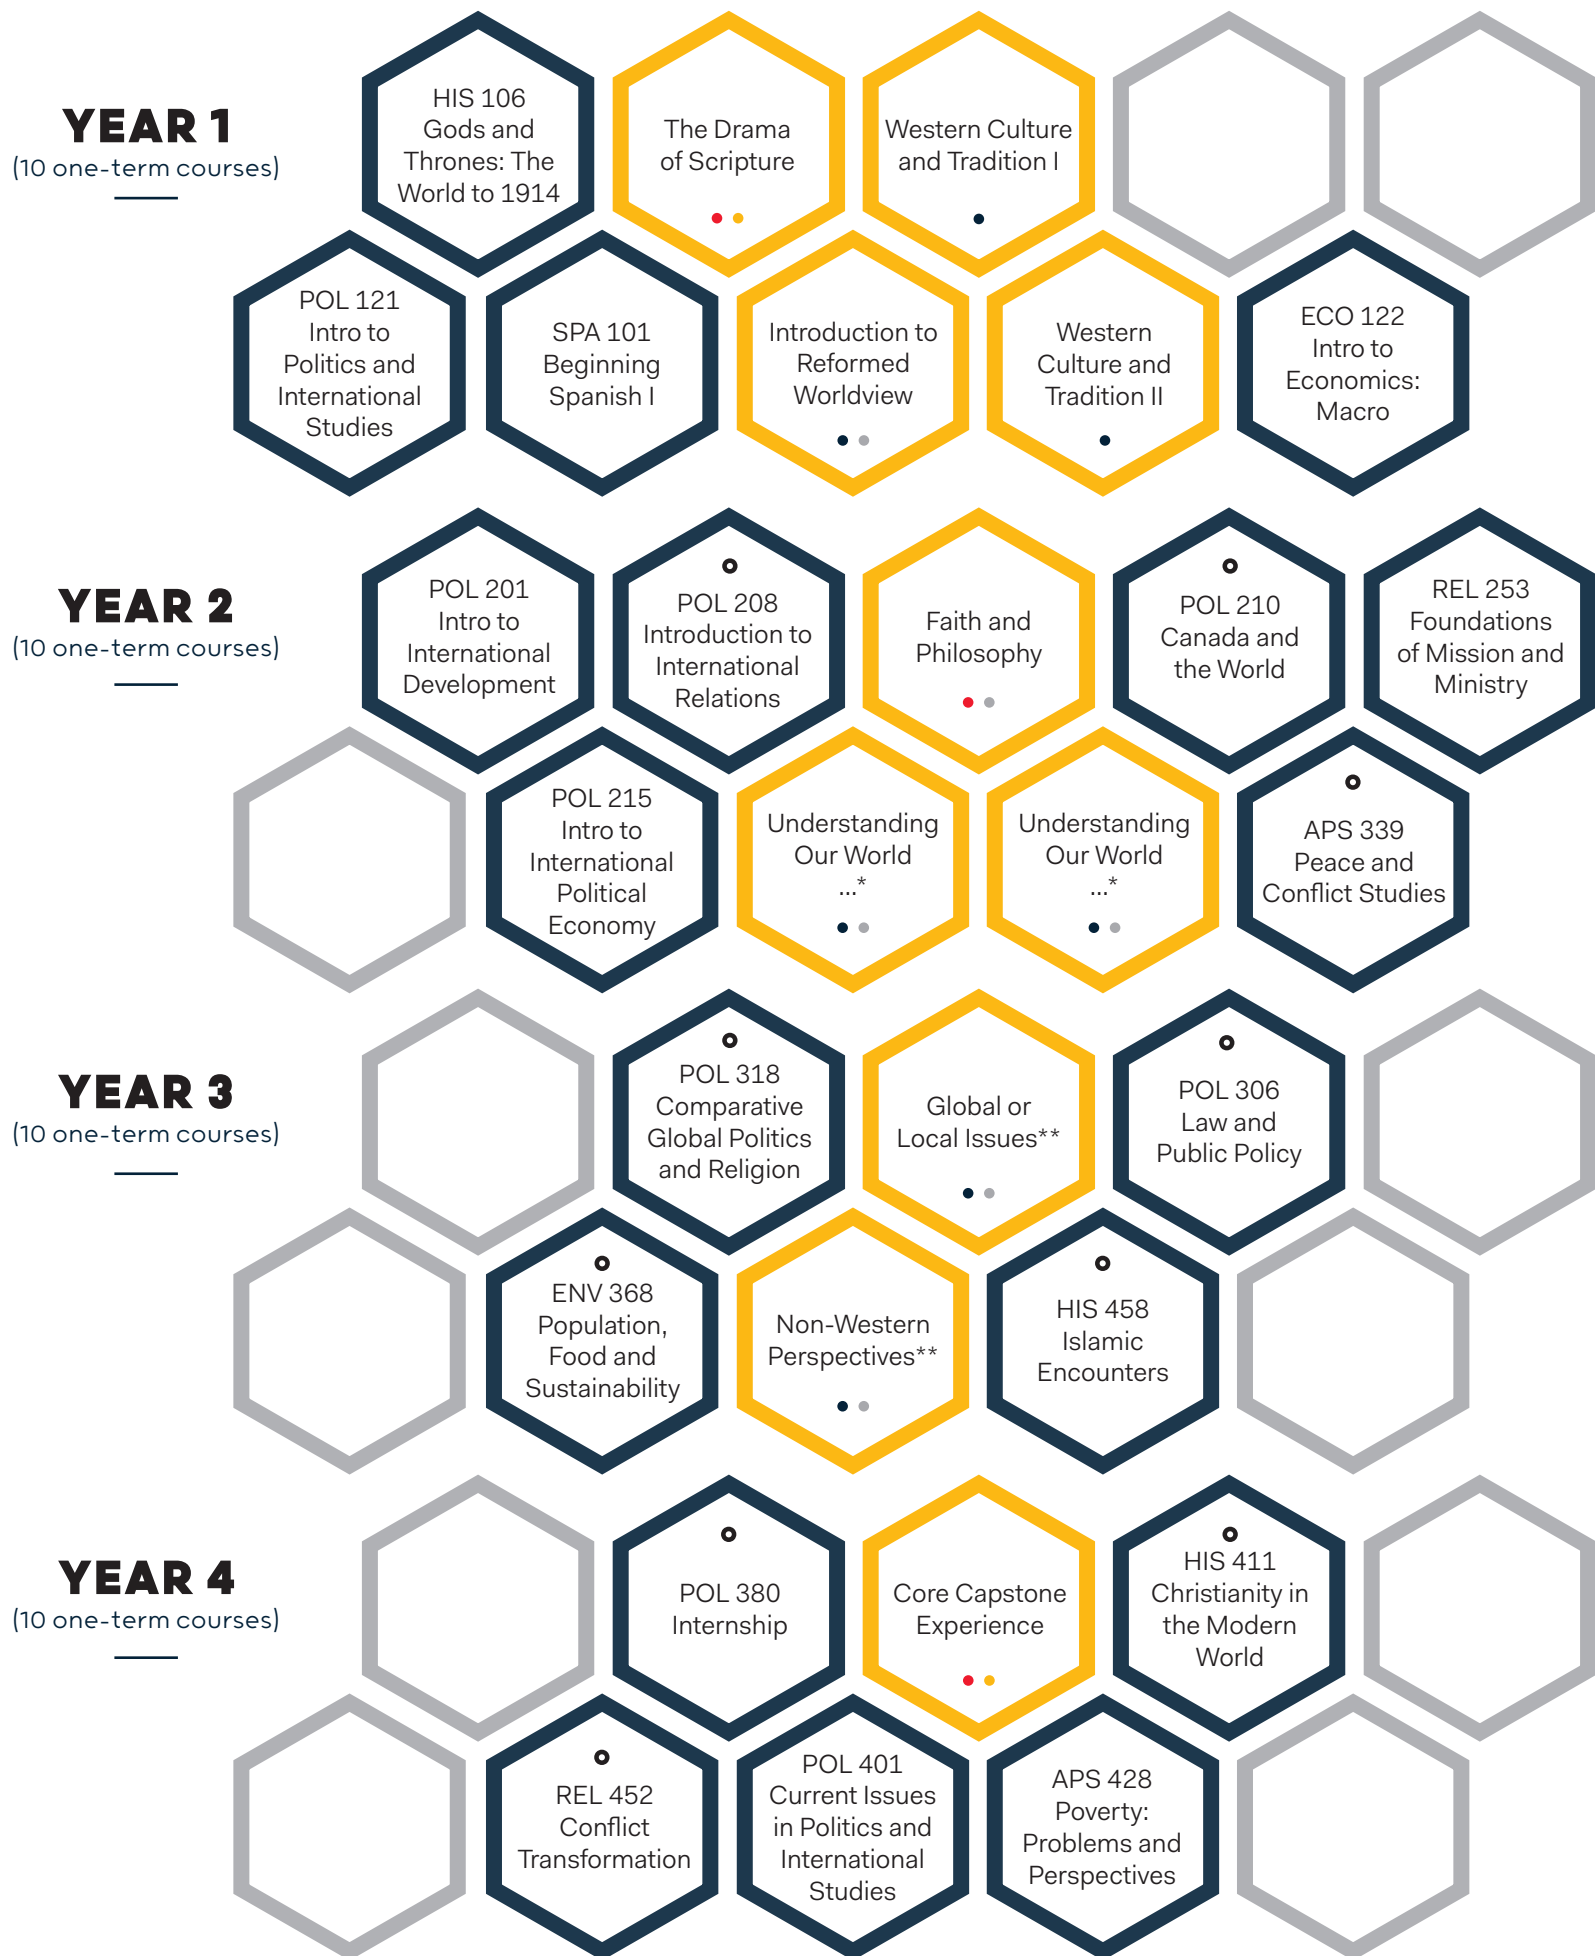

Liberal Arts & Sciences

POLITICS & INTERNATIONAL STUDIES DEGREE MAP

HONOURS MAJOR, INTERNATIONAL DEVELOPMENT STREAM

Read all course descriptions at redeemer.ca/international-development

● = elective within major

- Discover Your World
- Find Your Calling
- Deepen Your Faith
- Transform Your Mind

— Core Courses — Major Courses — Minor/Elective Courses

*Understanding our World through the Sciences, Social Sciences, or Arts.

Choose two of three courses outside your major. These courses can be taken in year 2 or 3.

**Choose from a list of possible course options or off-campus study opportunities. These courses can be taken in year 3 or 4.

Note: Some core courses can be taken in year 2 or 3, or years 3 or 4. Students will chart their own path of study at Redeemer. Course offerings and availability change from year to year and are subject to change. This chart is meant to be used as an example.