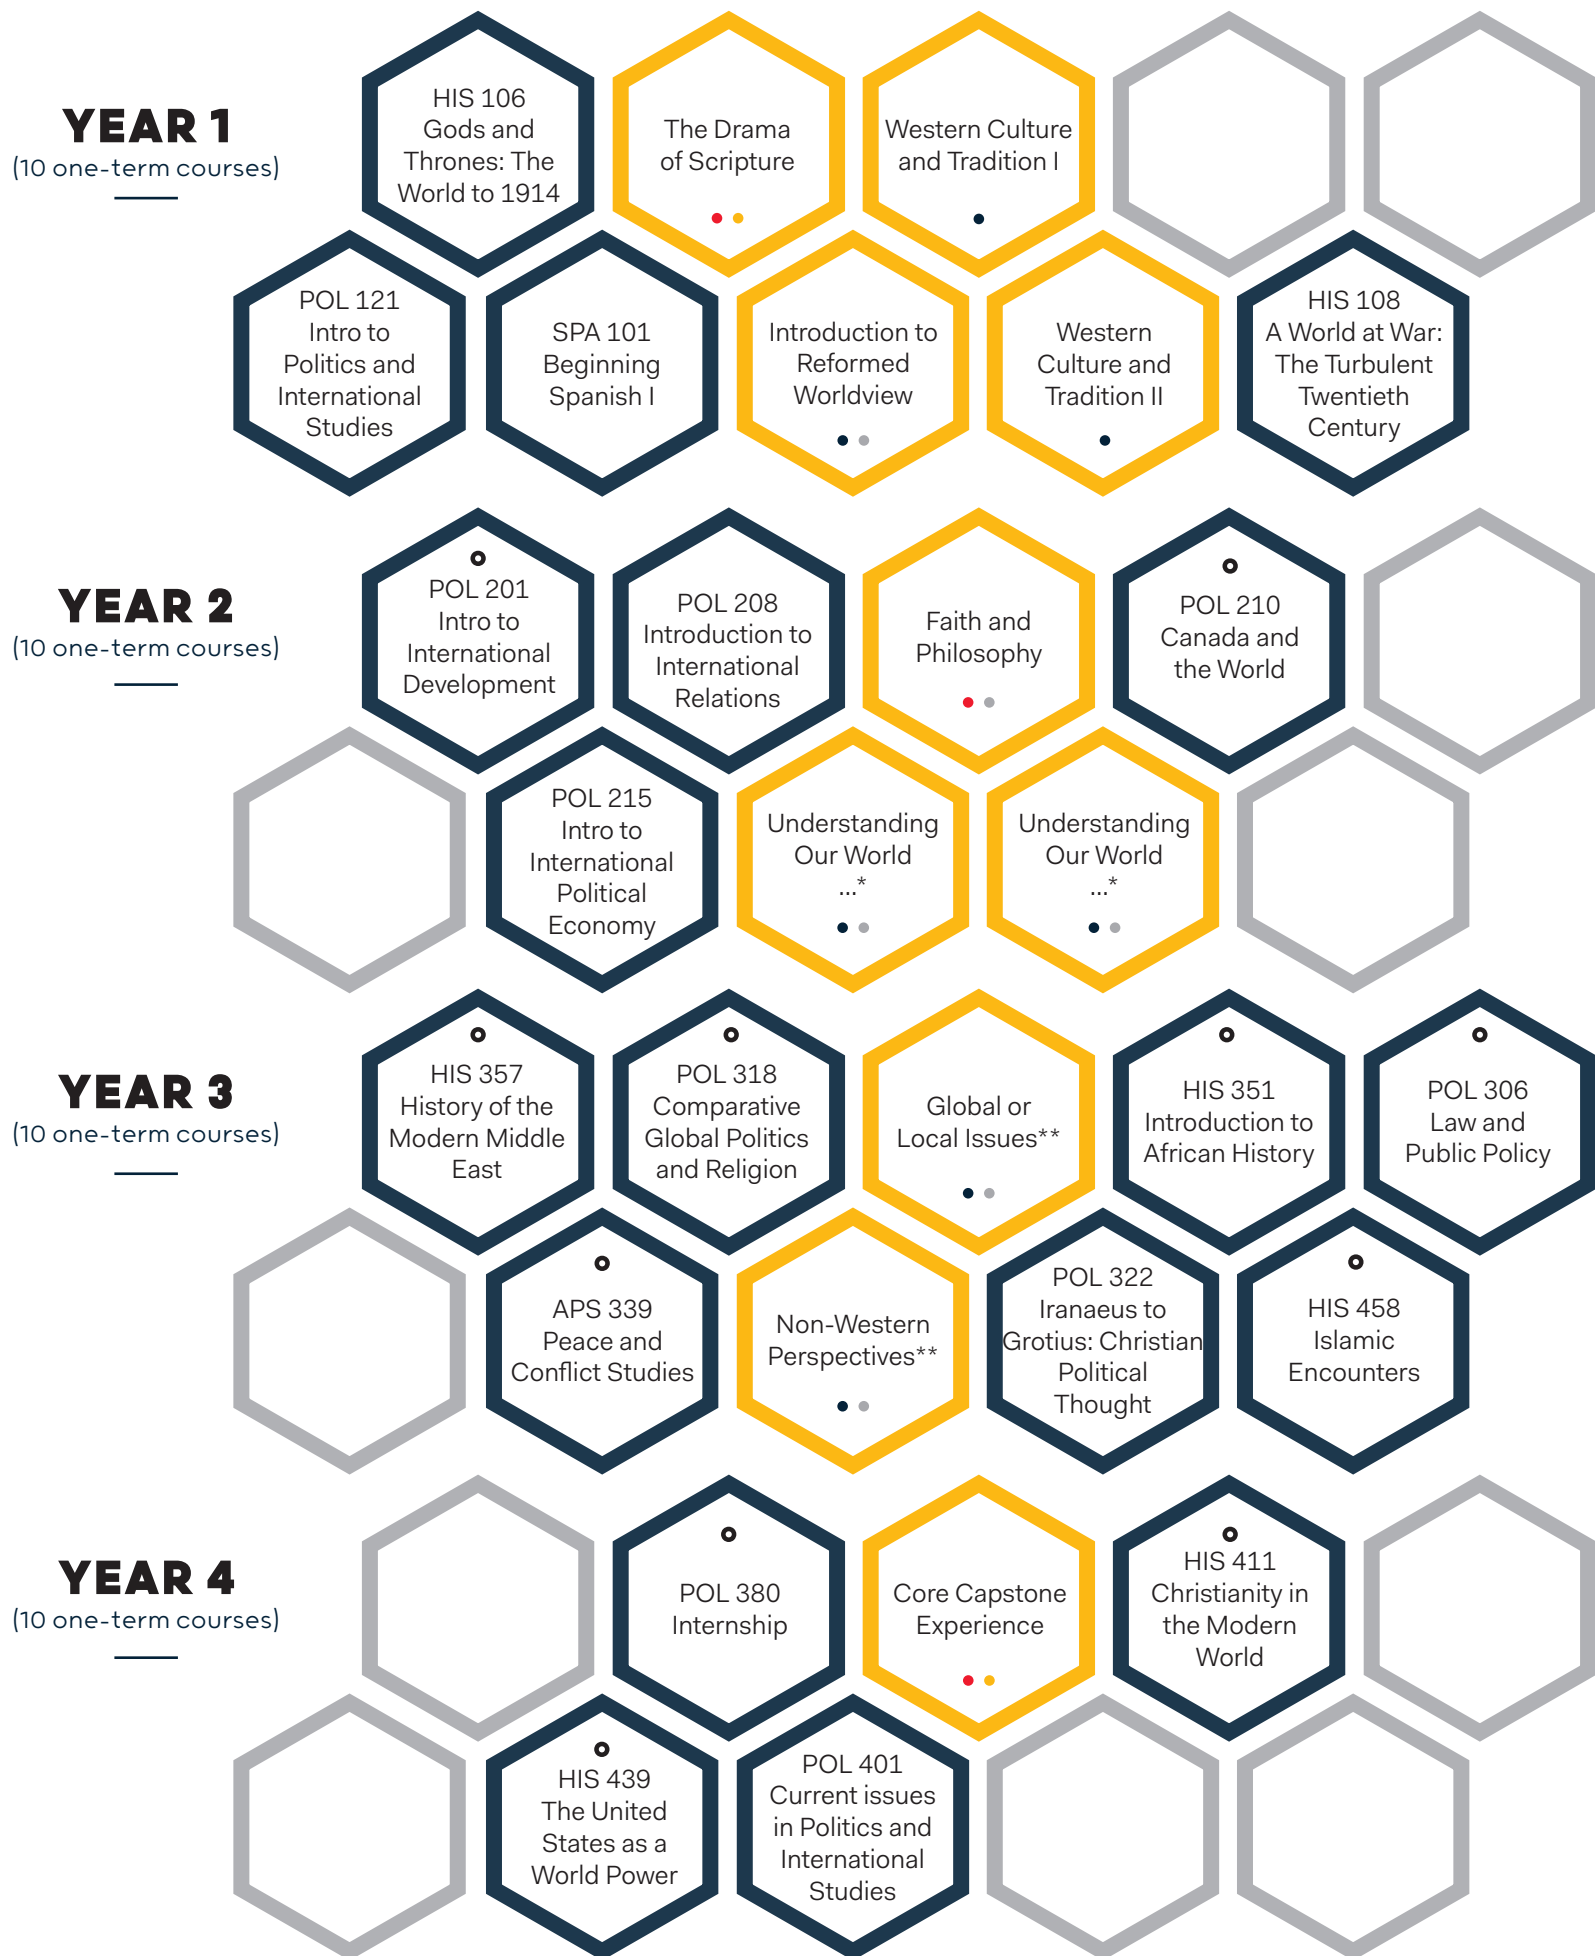

Liberal Arts & Sciences

POLITICS AND INTERNATIONAL STUDIES DEGREE MAP

HONOURS MAJOR, INTERNATIONAL RELATIONS STREAM

Read all course descriptions at redeemer.ca/international-relations

● = elective within major

- Discover Your World
- Find Your Calling
- Deepen Your Faith
- Transform Your Mind

— Core Courses — Major Courses — Minor/Elective Courses

*Understanding our World through the Sciences, Social Sciences, or Arts.

Choose two of three courses outside your major. These courses can be taken in year 2 or 3.

**Choose from a list of possible course options or off-campus study opportunities. These courses can be taken in year 3 or 4.

Note: Some core courses can be taken in year 2 or 3, or years 3 or 4. Students will chart their own path of study at Redeemer. Course offerings and availability change from year to year and are subject to change. This chart is meant to be used as an example.