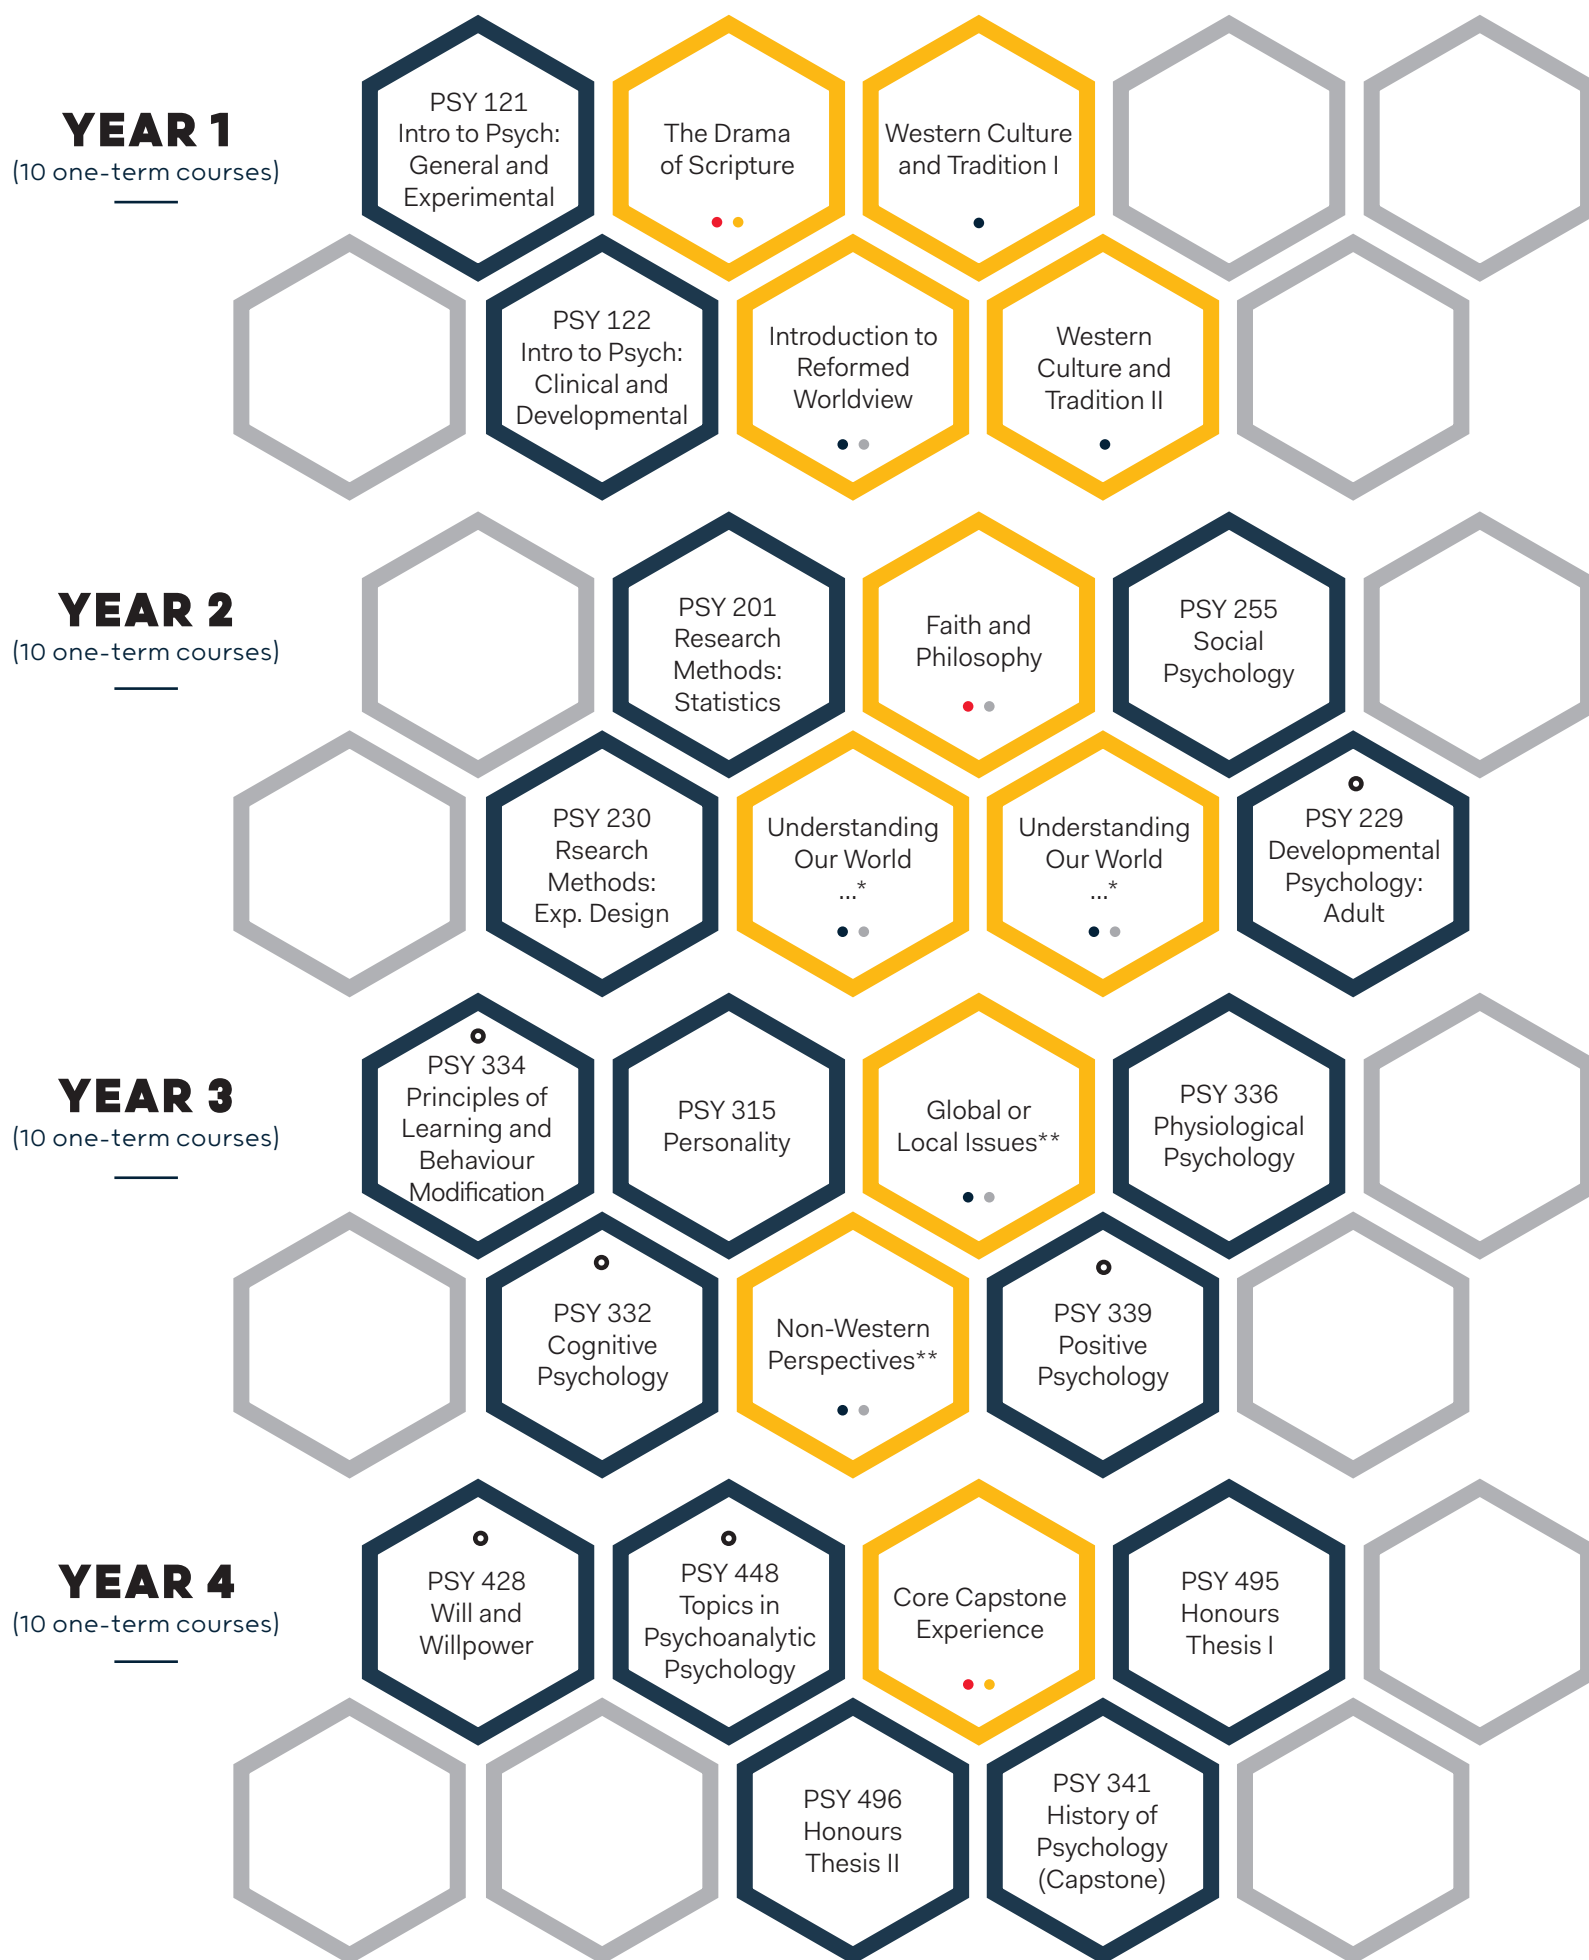

Liberal Arts & Sciences

PSYCHOLOGY DEGREE MAP

HONOURS MAJOR

Read all course descriptions at redeemer.ca/experimental-psychology

● = elective within major

- Discover Your World
- Find Your Calling
- Deepen Your Faith
- Transform Your Mind

— Core Courses — Major Courses — Minor/Elective Courses

*Understanding our World through the Sciences, Social Sciences, or Arts.

Choose two of three courses outside your major. These courses can be taken in year 2 or 3.

**Choose from a list of possible course options or off-campus study opportunities. These courses can be taken in year 3 or 4.

Note: Some core courses can be taken in year 2 or 3, or years 3 or 4. Students will chart their own path of study at Redeemer. Course offerings and availability change from year to year and are subject to change. This chart is meant to be used as an example.