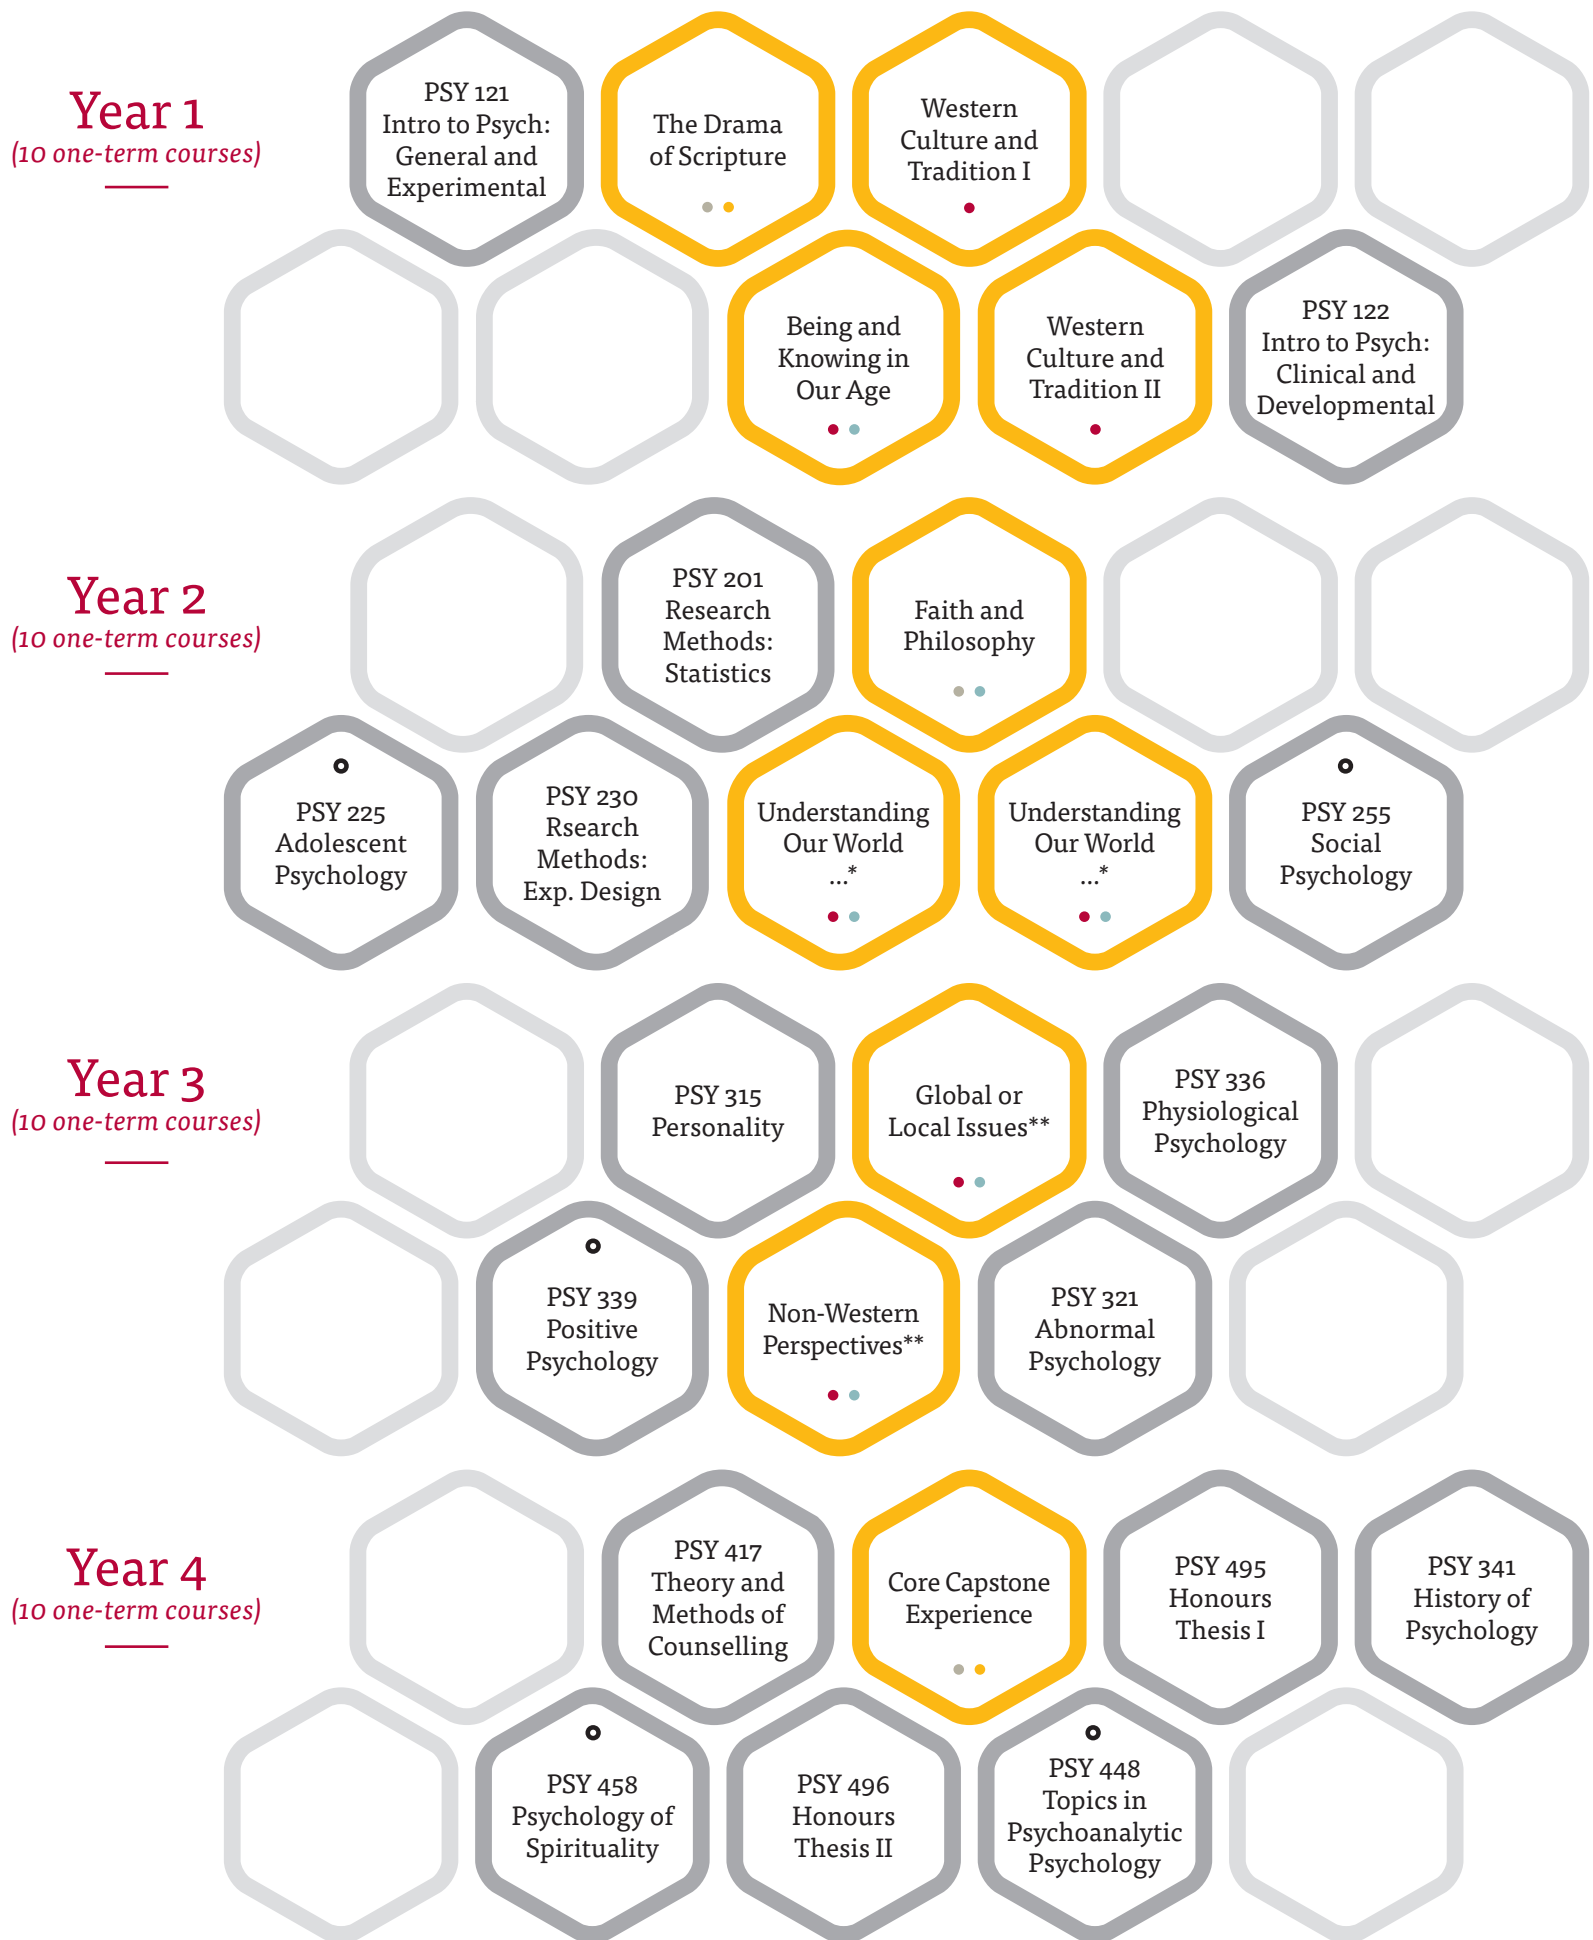

Liberal Arts & Sciences

PSYCHOLOGY DEGREE MAP

HONOURS MAJOR, CLINICAL STREAM

Read all course descriptions at www.redeemer.ca/clinical-psychology

● = elective within major

- Discover Your World
- Find Your Calling
- Deepen Your Faith
- Transform Your Mind

— Core Courses — Major Courses — Minor/Elective Courses

*Understanding our World through the Sciences, Social Sciences, or Arts.

Choose two of three courses outside your major. These courses can be taken in year 2 or 3.

**Choose from a list of possible course options or off-campus study opportunities. These courses can be taken in year 3 or 4.

Note: Some core courses can be taken in year 2 or 3, or years 3 or 4. Students will chart their own path of study at Redeemer. Course offerings and availability change from year to year and are subject to change. This chart is meant to be used as an example.