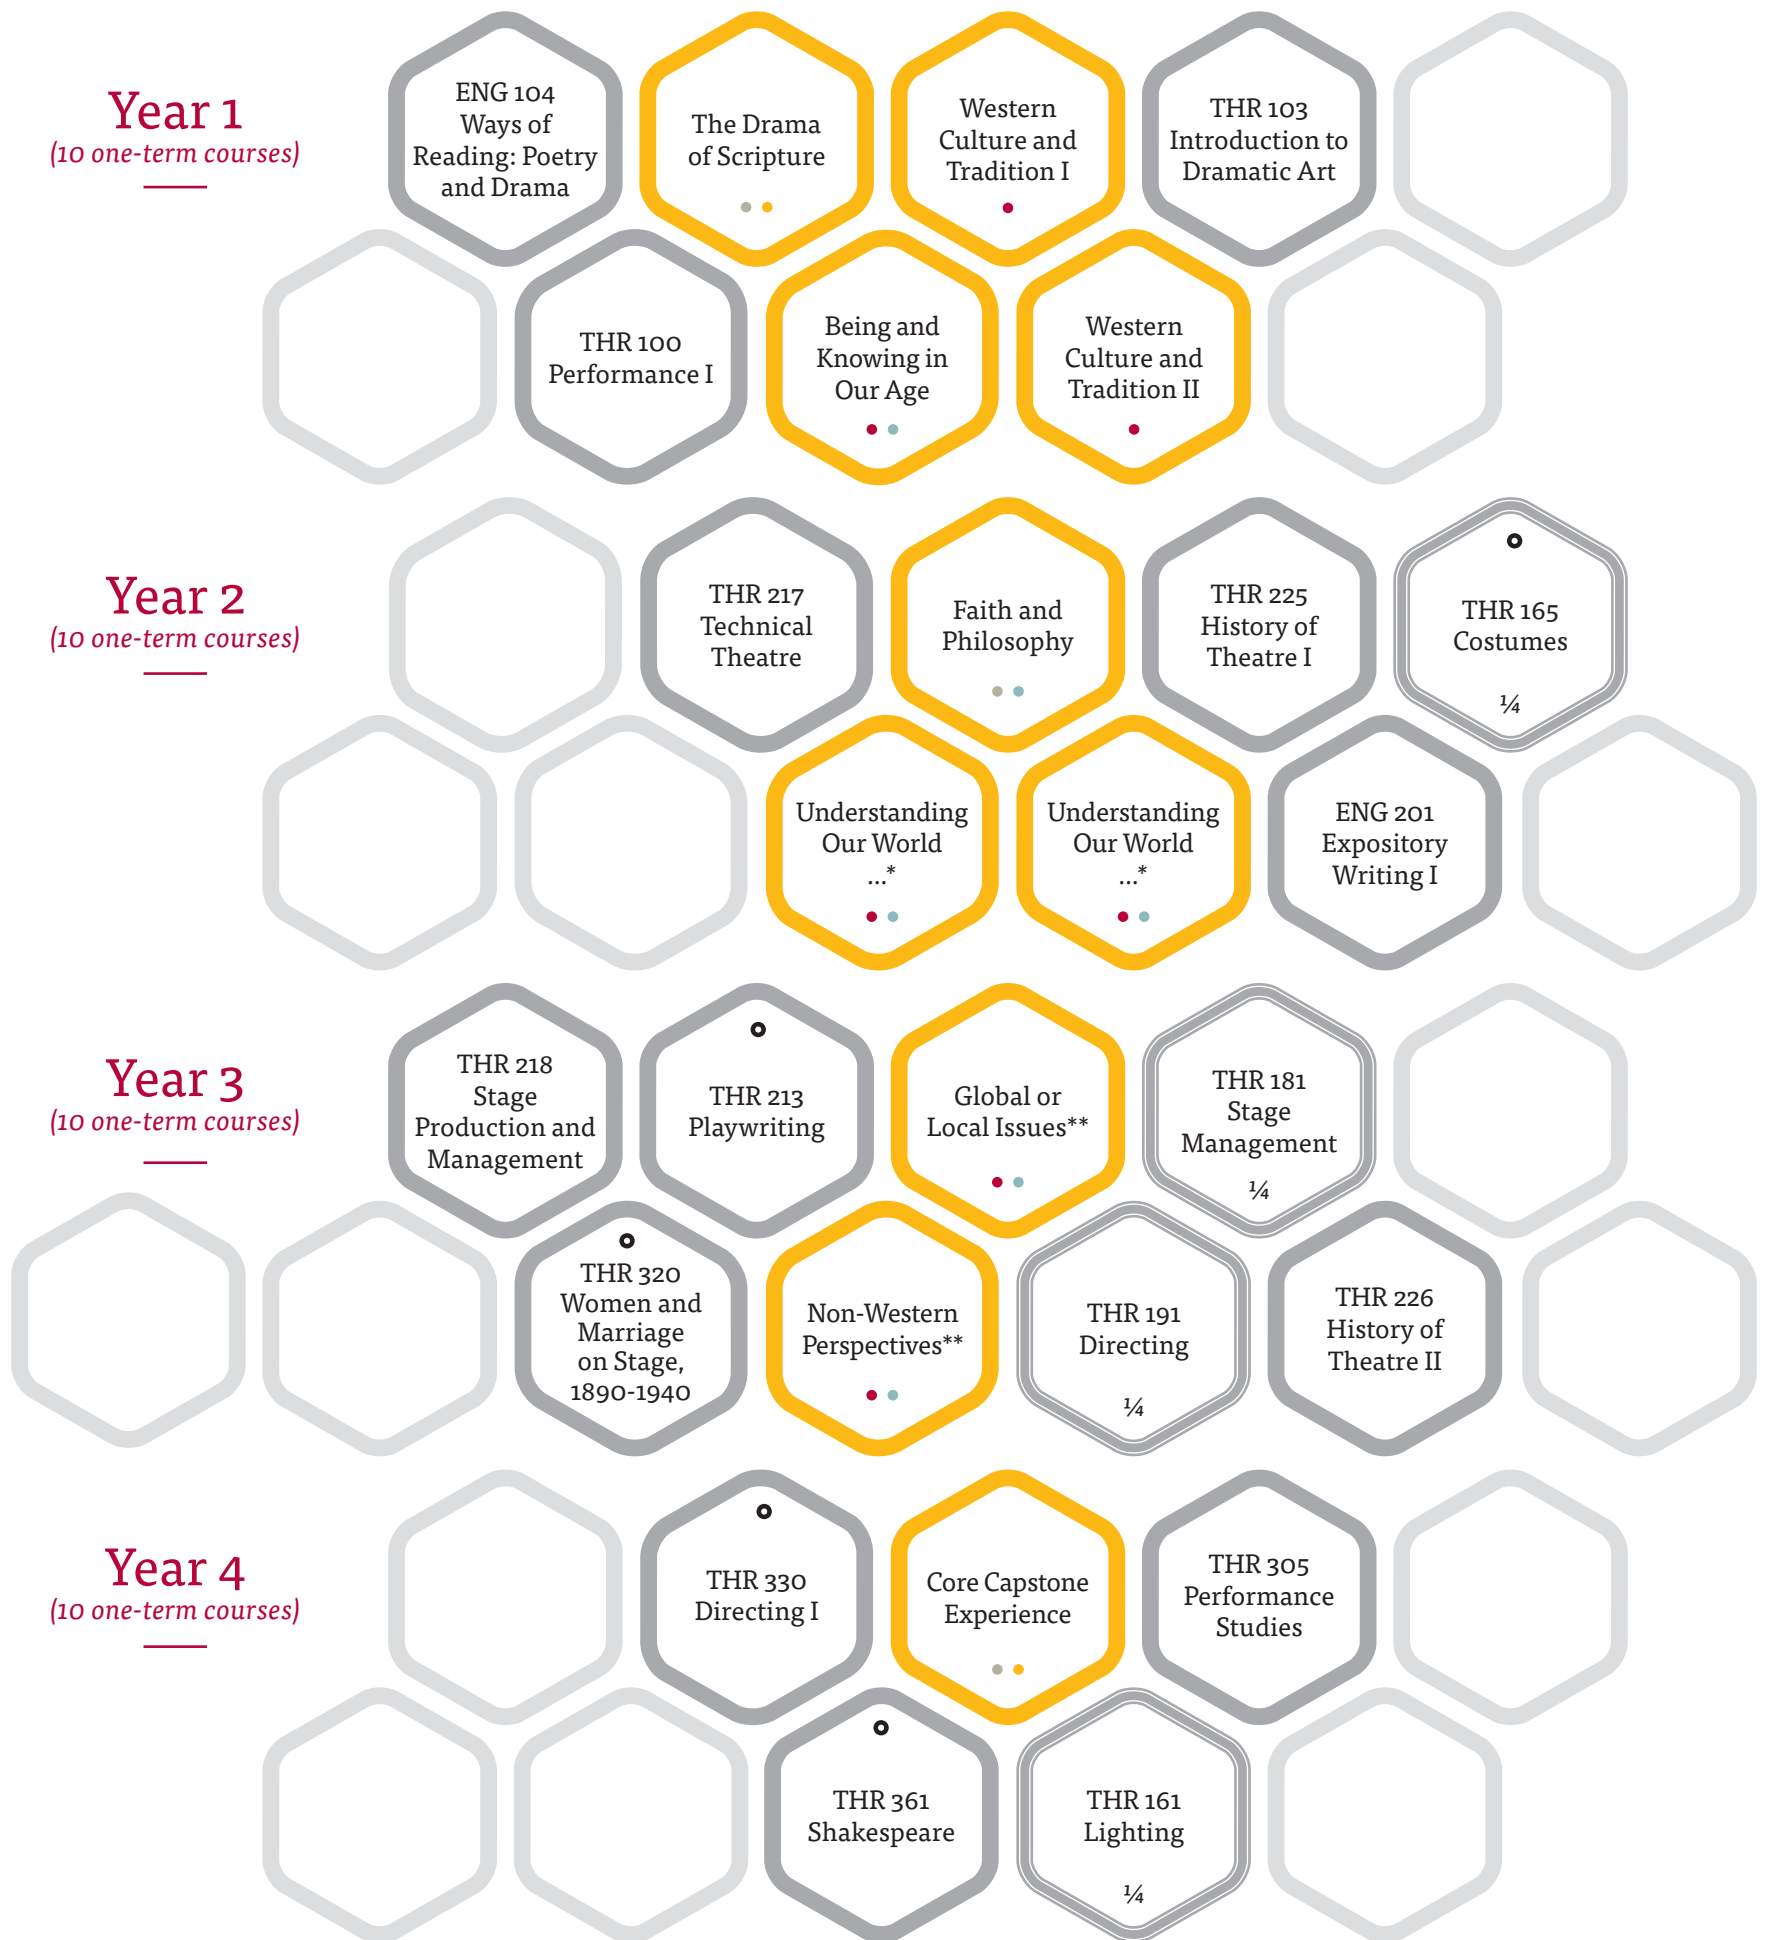

Liberal Arts & Sciences

THEATRE ARTS DEGREE MAP

GENERAL MAJOR

Read all course descriptions at www.redeemer.ca/theatre

● = elective within major

- Discover Your World
- Find Your Calling
- Deepen Your Faith
- Transform Your Mind
- Core Courses
- Major Courses
- Minor/Elective Courses
- Under 1 credit

*Understanding our World through the Sciences, Social Sciences, or Arts.

Choose two of three courses outside your major. These courses can be taken in year 2 or 3.

**Choose from a list of possible course options or off-campus study opportunities. These courses can be taken in year 3 or 4.

Note: Some core courses can be taken in year 2 or 3, or years 3 or 4. Students will chart their own path of study at Redeemer. Course offerings and availability change from year to year and are subject to change. This chart is meant to be used as an example.