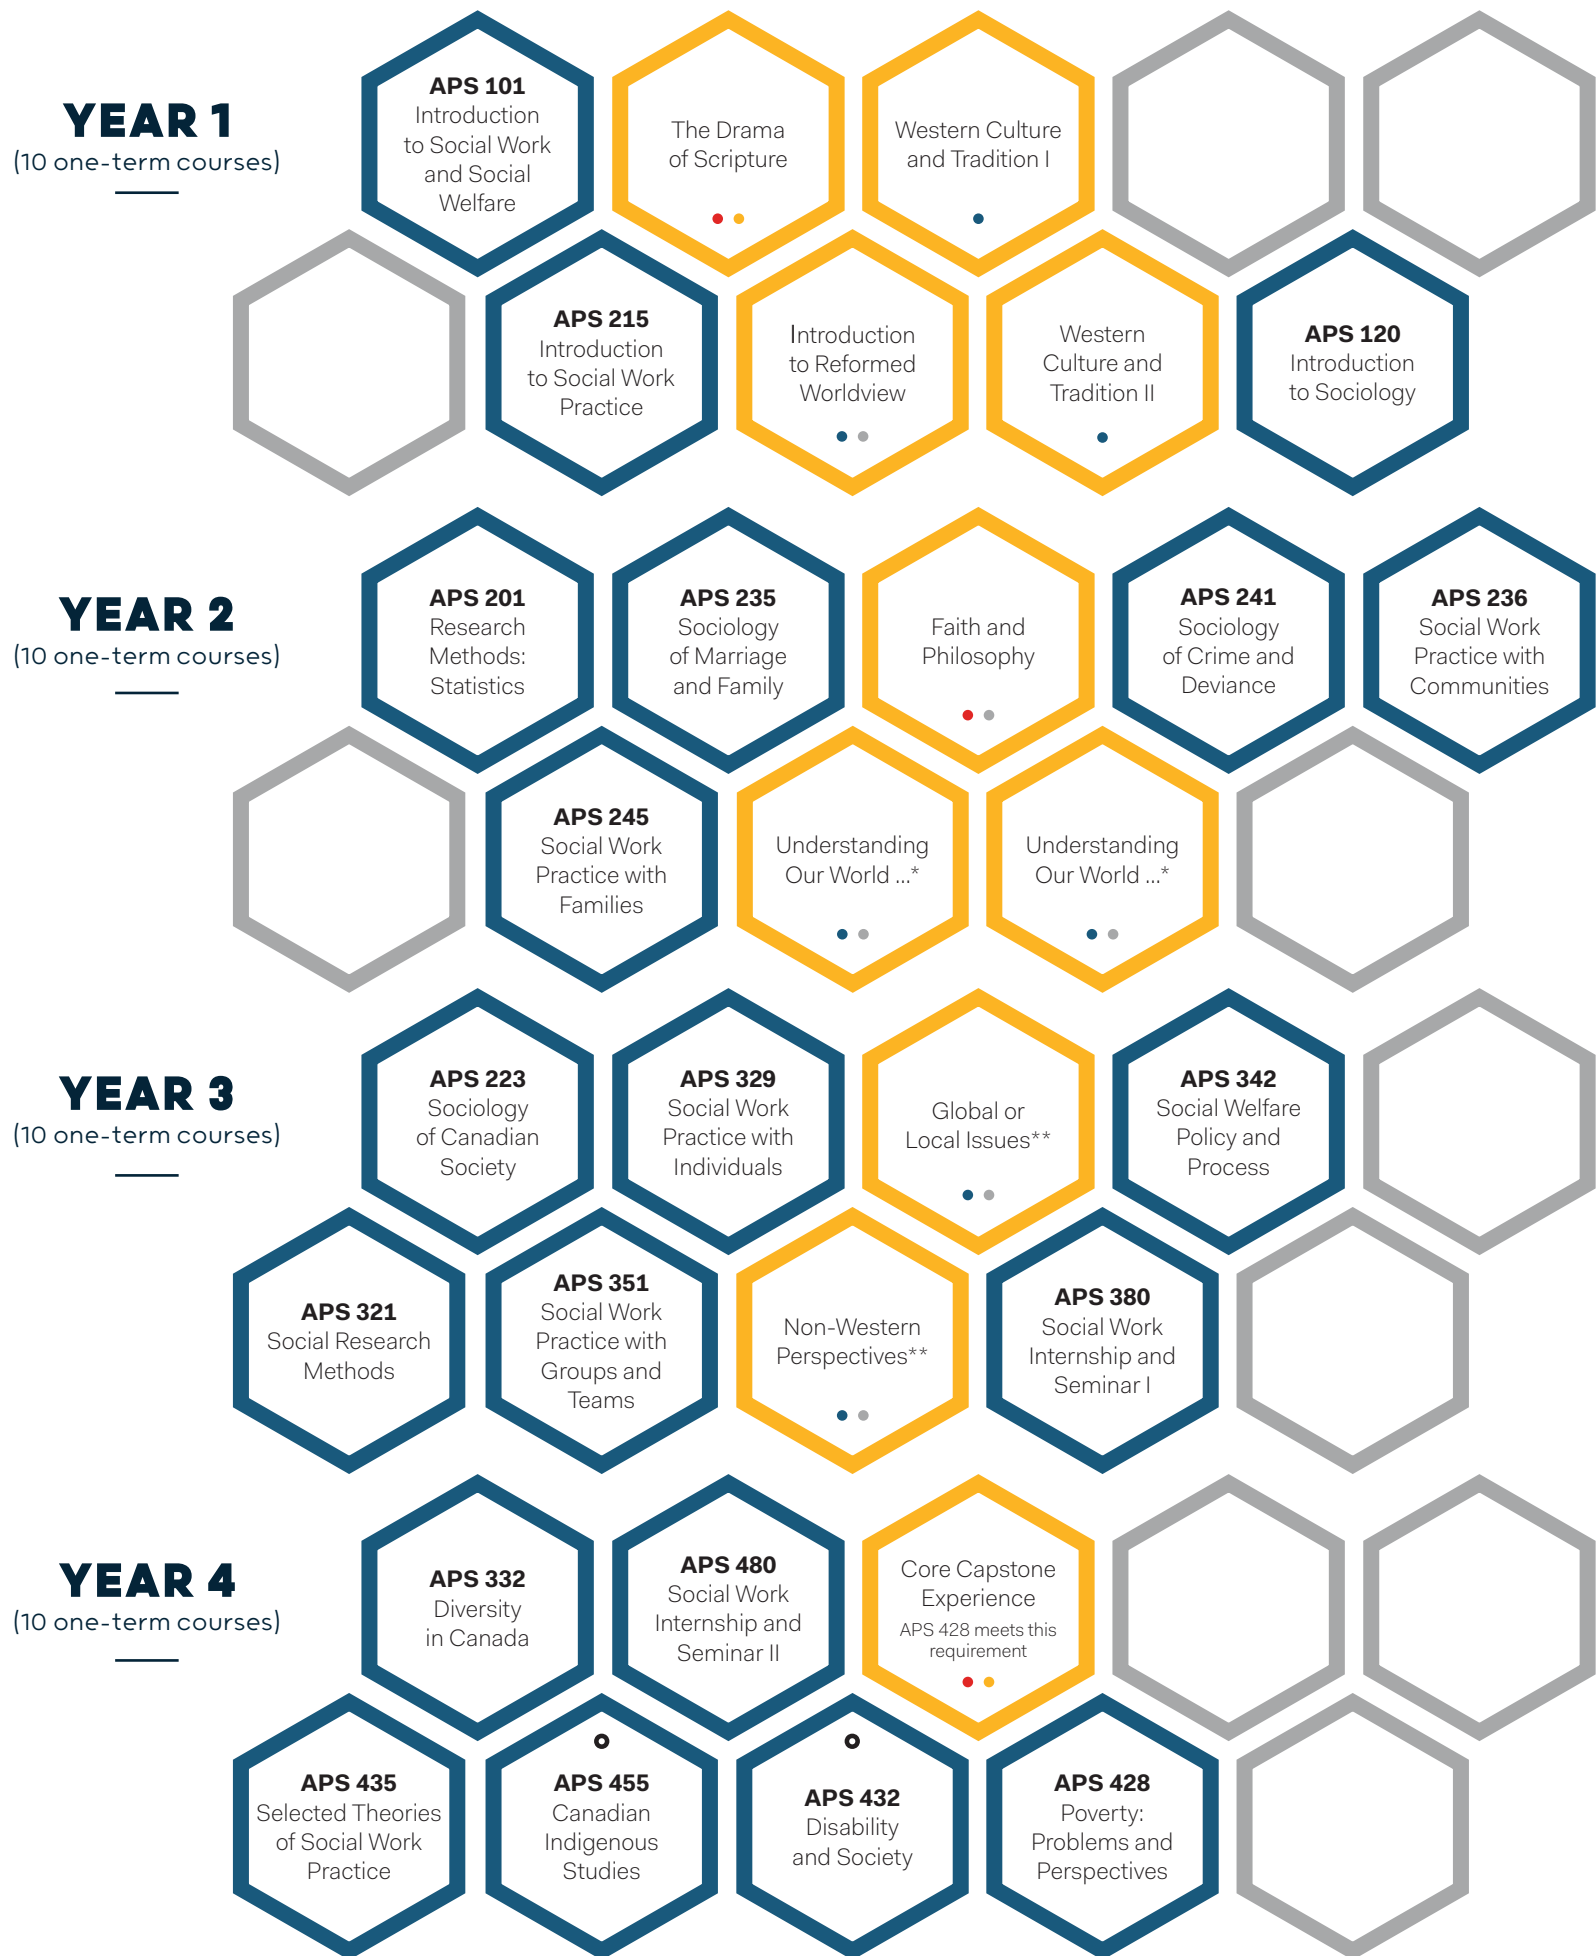

## APPLIED SOCIAL SCIENCES - SOCIAL WORK DEGREE MAP

BA, HONOURS

Read all course descriptions at [redeemer.ca/social-work](http://redeemer.ca/social-work)

○ = elective within major

- DISCOVER YOUR WORLD
- FIND YOUR CALLING
- DEEPEN YOUR FAITH
- TRANSFORM YOUR MIND
- CORE COURSES
- MAJOR COURSES
- MINOR/ELECTIVE COURSES

\*Understanding our World through the Sciences, Social Sciences, or Arts. Choose two of three courses outside your major. These courses can be taken in year 2 or 3.

\*\*Choose from a list of possible course options or off-campus study opportunities. These courses can be taken in year 3 or 4.

Note: Some core courses can be taken in year 2 or 3, or years 3 or 4. Students will chart their own path of study at Redeemer. Course offerings and availability change from year to year and are subject to change. This chart is meant to be used as an example.