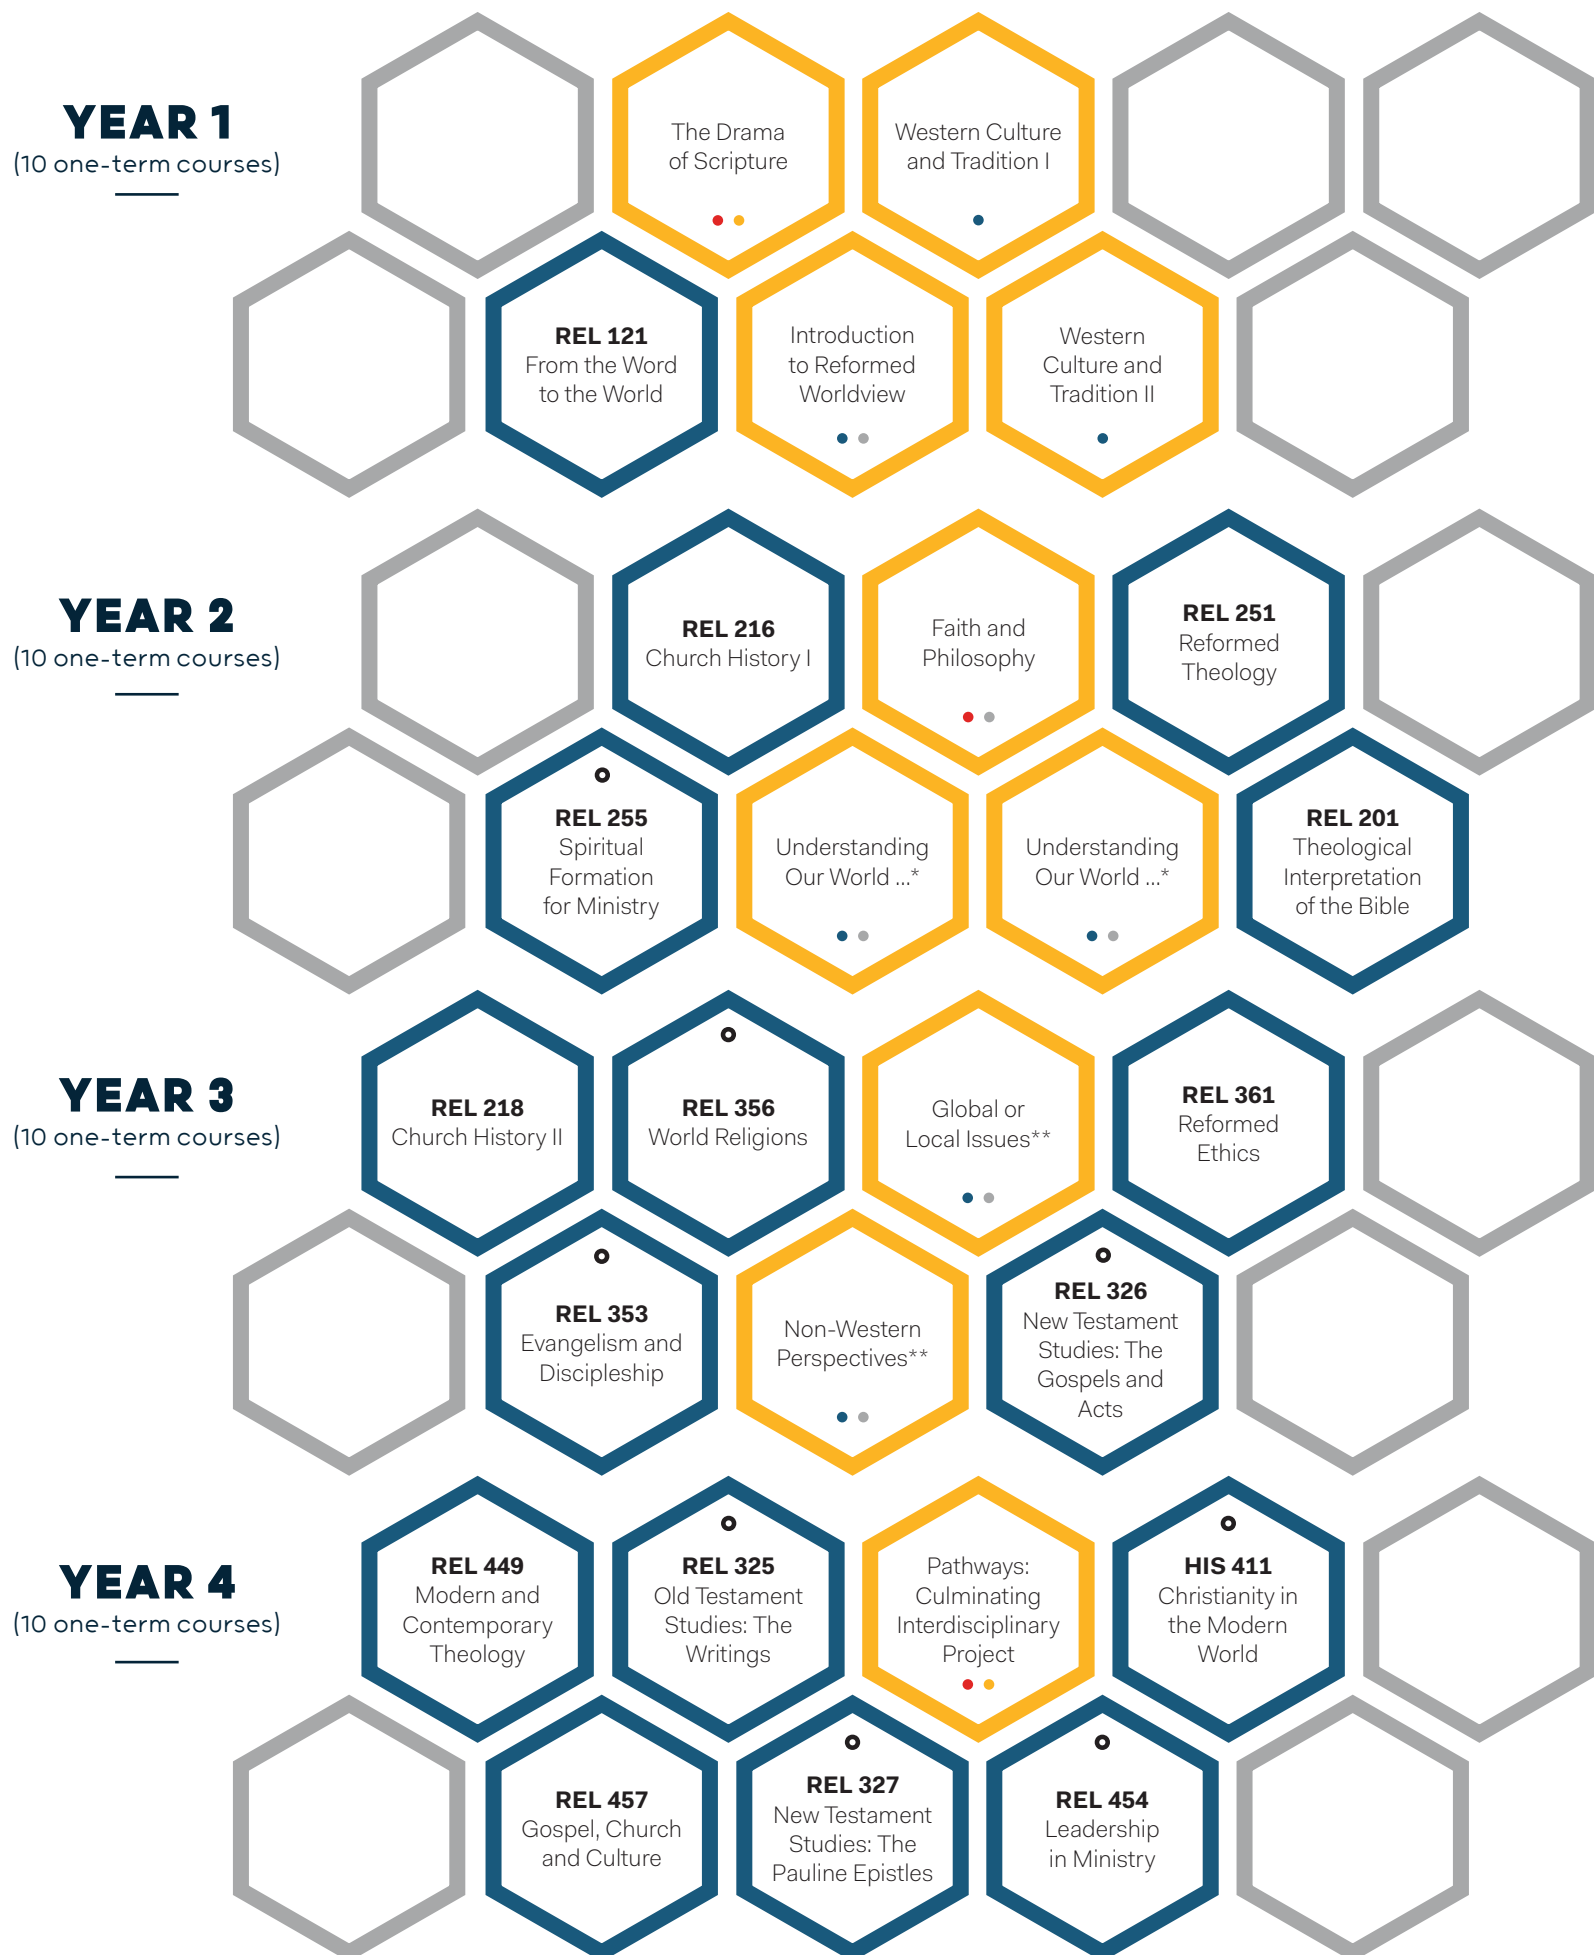

Liberal Arts & Sciences

BIBLICAL AND THEOLOGICAL STUDIES DEGREE MAP

BA, HONOURS

Read all course descriptions at redeemer.ca/biblical-and-theological-studies

● = elective within major

- DISCOVER YOUR WORLD
- FIND YOUR CALLING
- DEEPEN YOUR FAITH
- TRANSFORM YOUR MIND
- CORE COURSES
- MAJOR COURSES
- MINOR/ELECTIVE COURSES

*Understanding our World through the Sciences, Social Sciences, or Arts. Choose two of three courses outside your major. These courses can be taken in year 2 or 3.

**Choose from a list of possible course options or off-campus study opportunities. These courses can be taken in year 3 or 4.

Note: Some Core courses can be taken in year 2 or 3, or years 3 or 4. Students will chart their own path of study at Redeemer. Course offerings and availability change from year to year and are subject to change. This chart is meant to be used as an example.