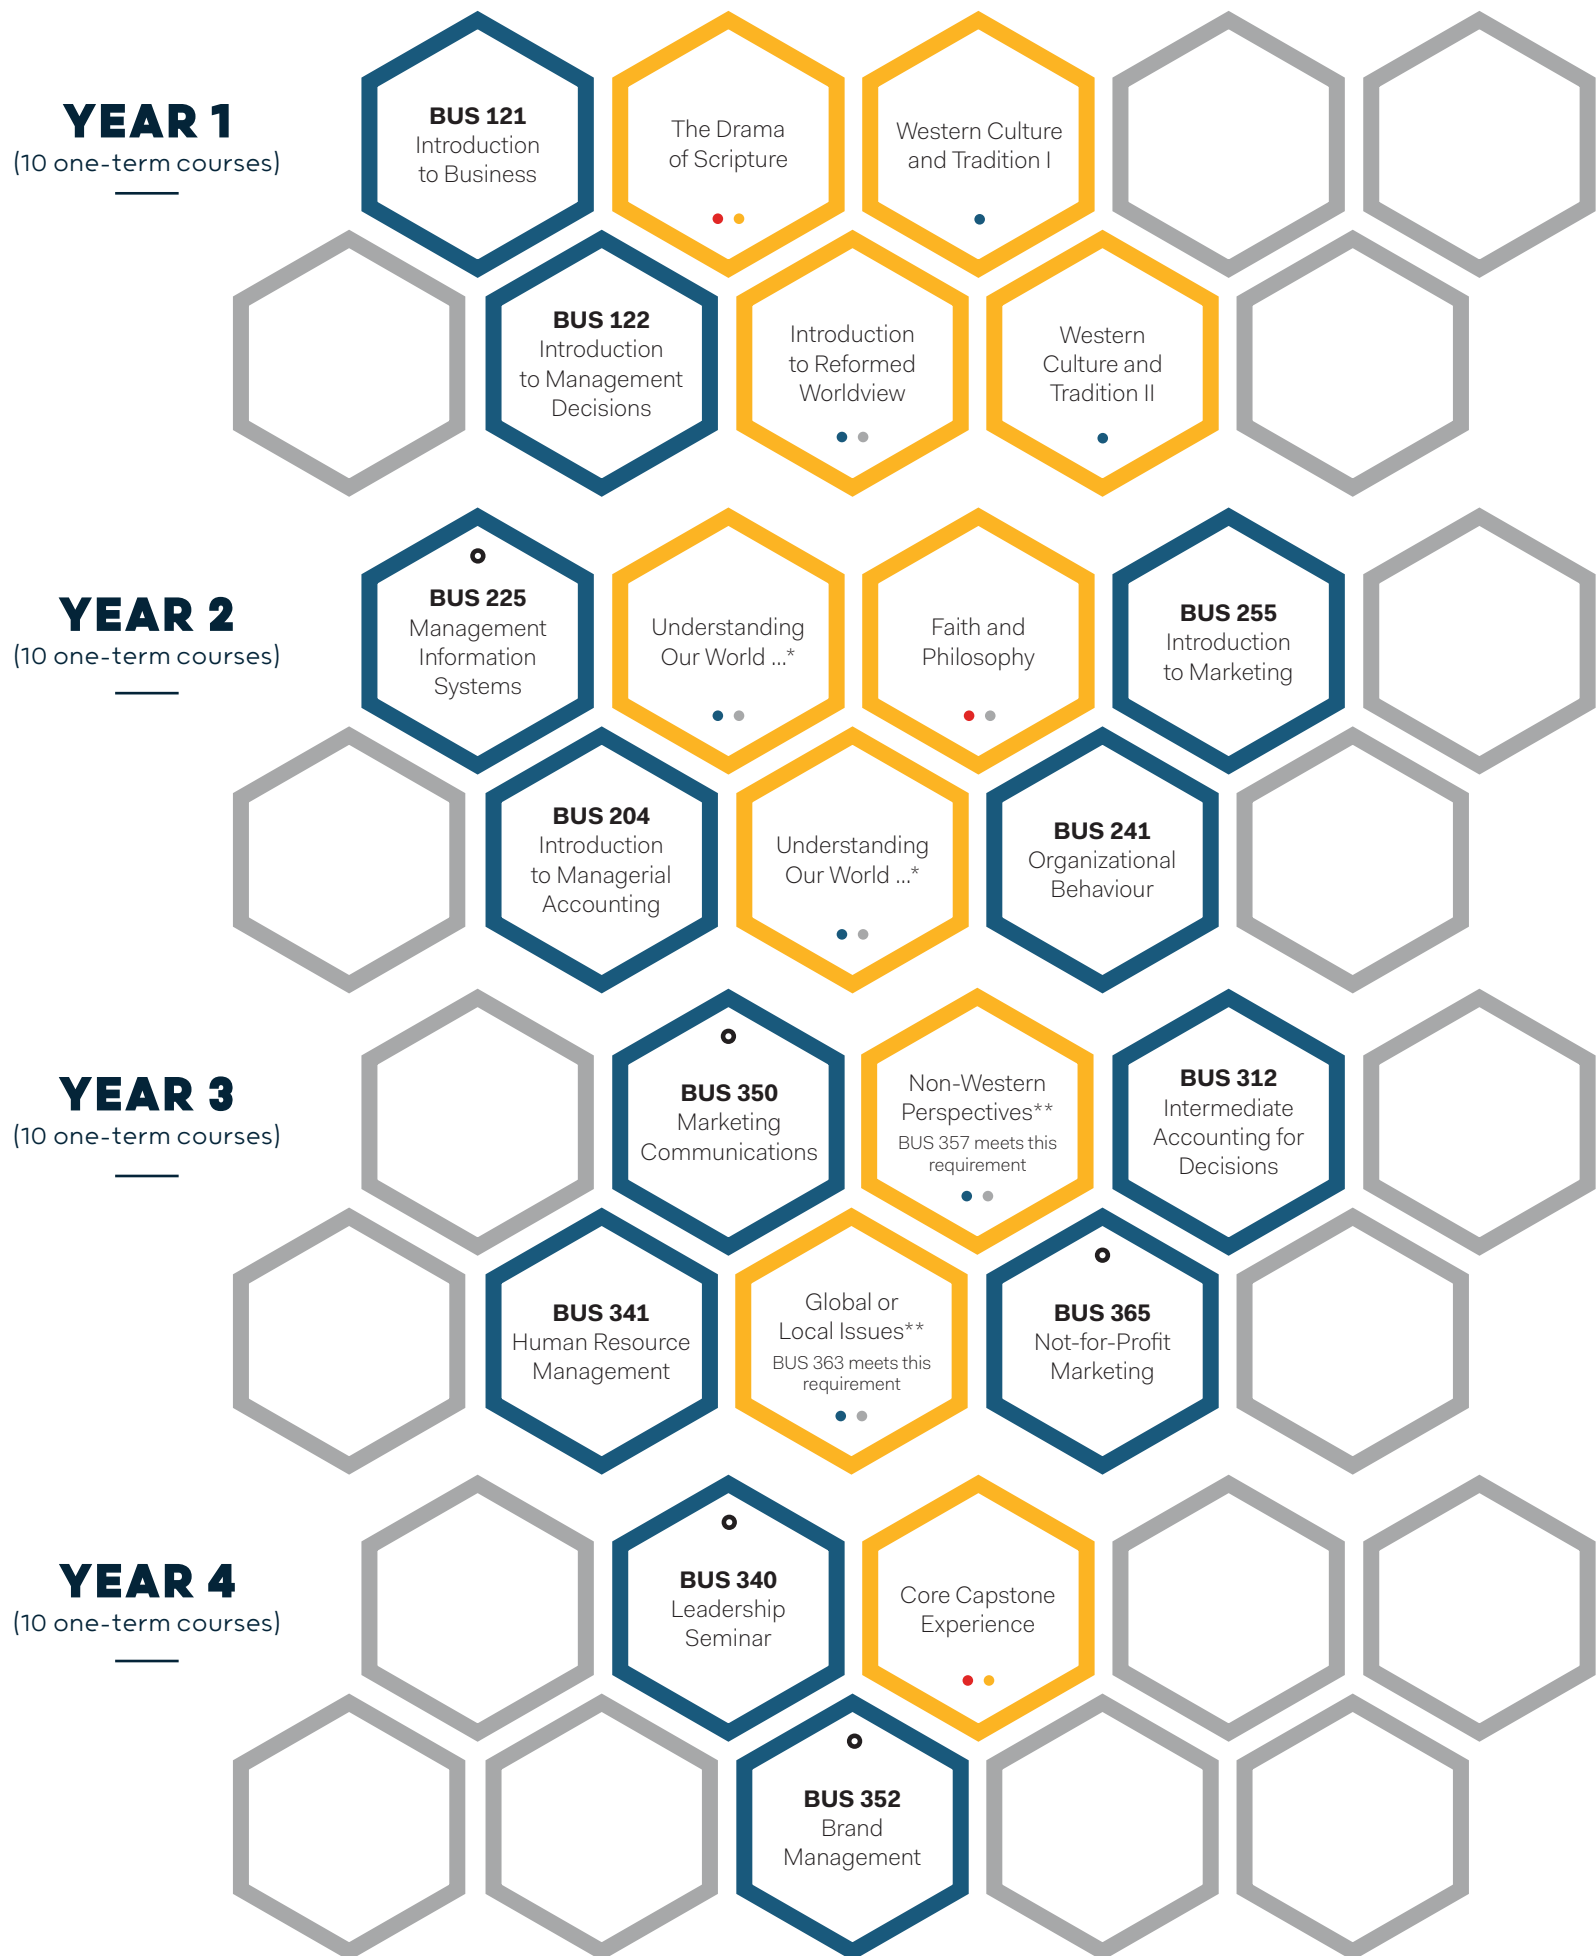

Liberal Arts & Sciences

BUSINESS DEGREE MAP

BA, GENERAL

Read all course descriptions at redeemer.ca/business

● = elective within major

- DISCOVER YOUR WORLD
- FIND YOUR CALLING
- DEEPEN YOUR FAITH
- TRANSFORM YOUR MIND
- CORE COURSES
- MAJOR COURSES
- MINOR/ELECTIVE COURSES

*Understanding our World through the Sciences, Social Sciences, or Arts. Choose two of three courses outside your major. These courses can be taken in year 2 or 3.

**Choose from a list of possible course options or off-campus study opportunities. These courses can be taken in year 3 or 4.

Note: Some core courses can be taken in year 2 or 3, or years 3 or 4. Students will chart their own path of study at Redeemer. Course offerings and availability change from year to year and are subject to change. This chart is meant to be used as an example.