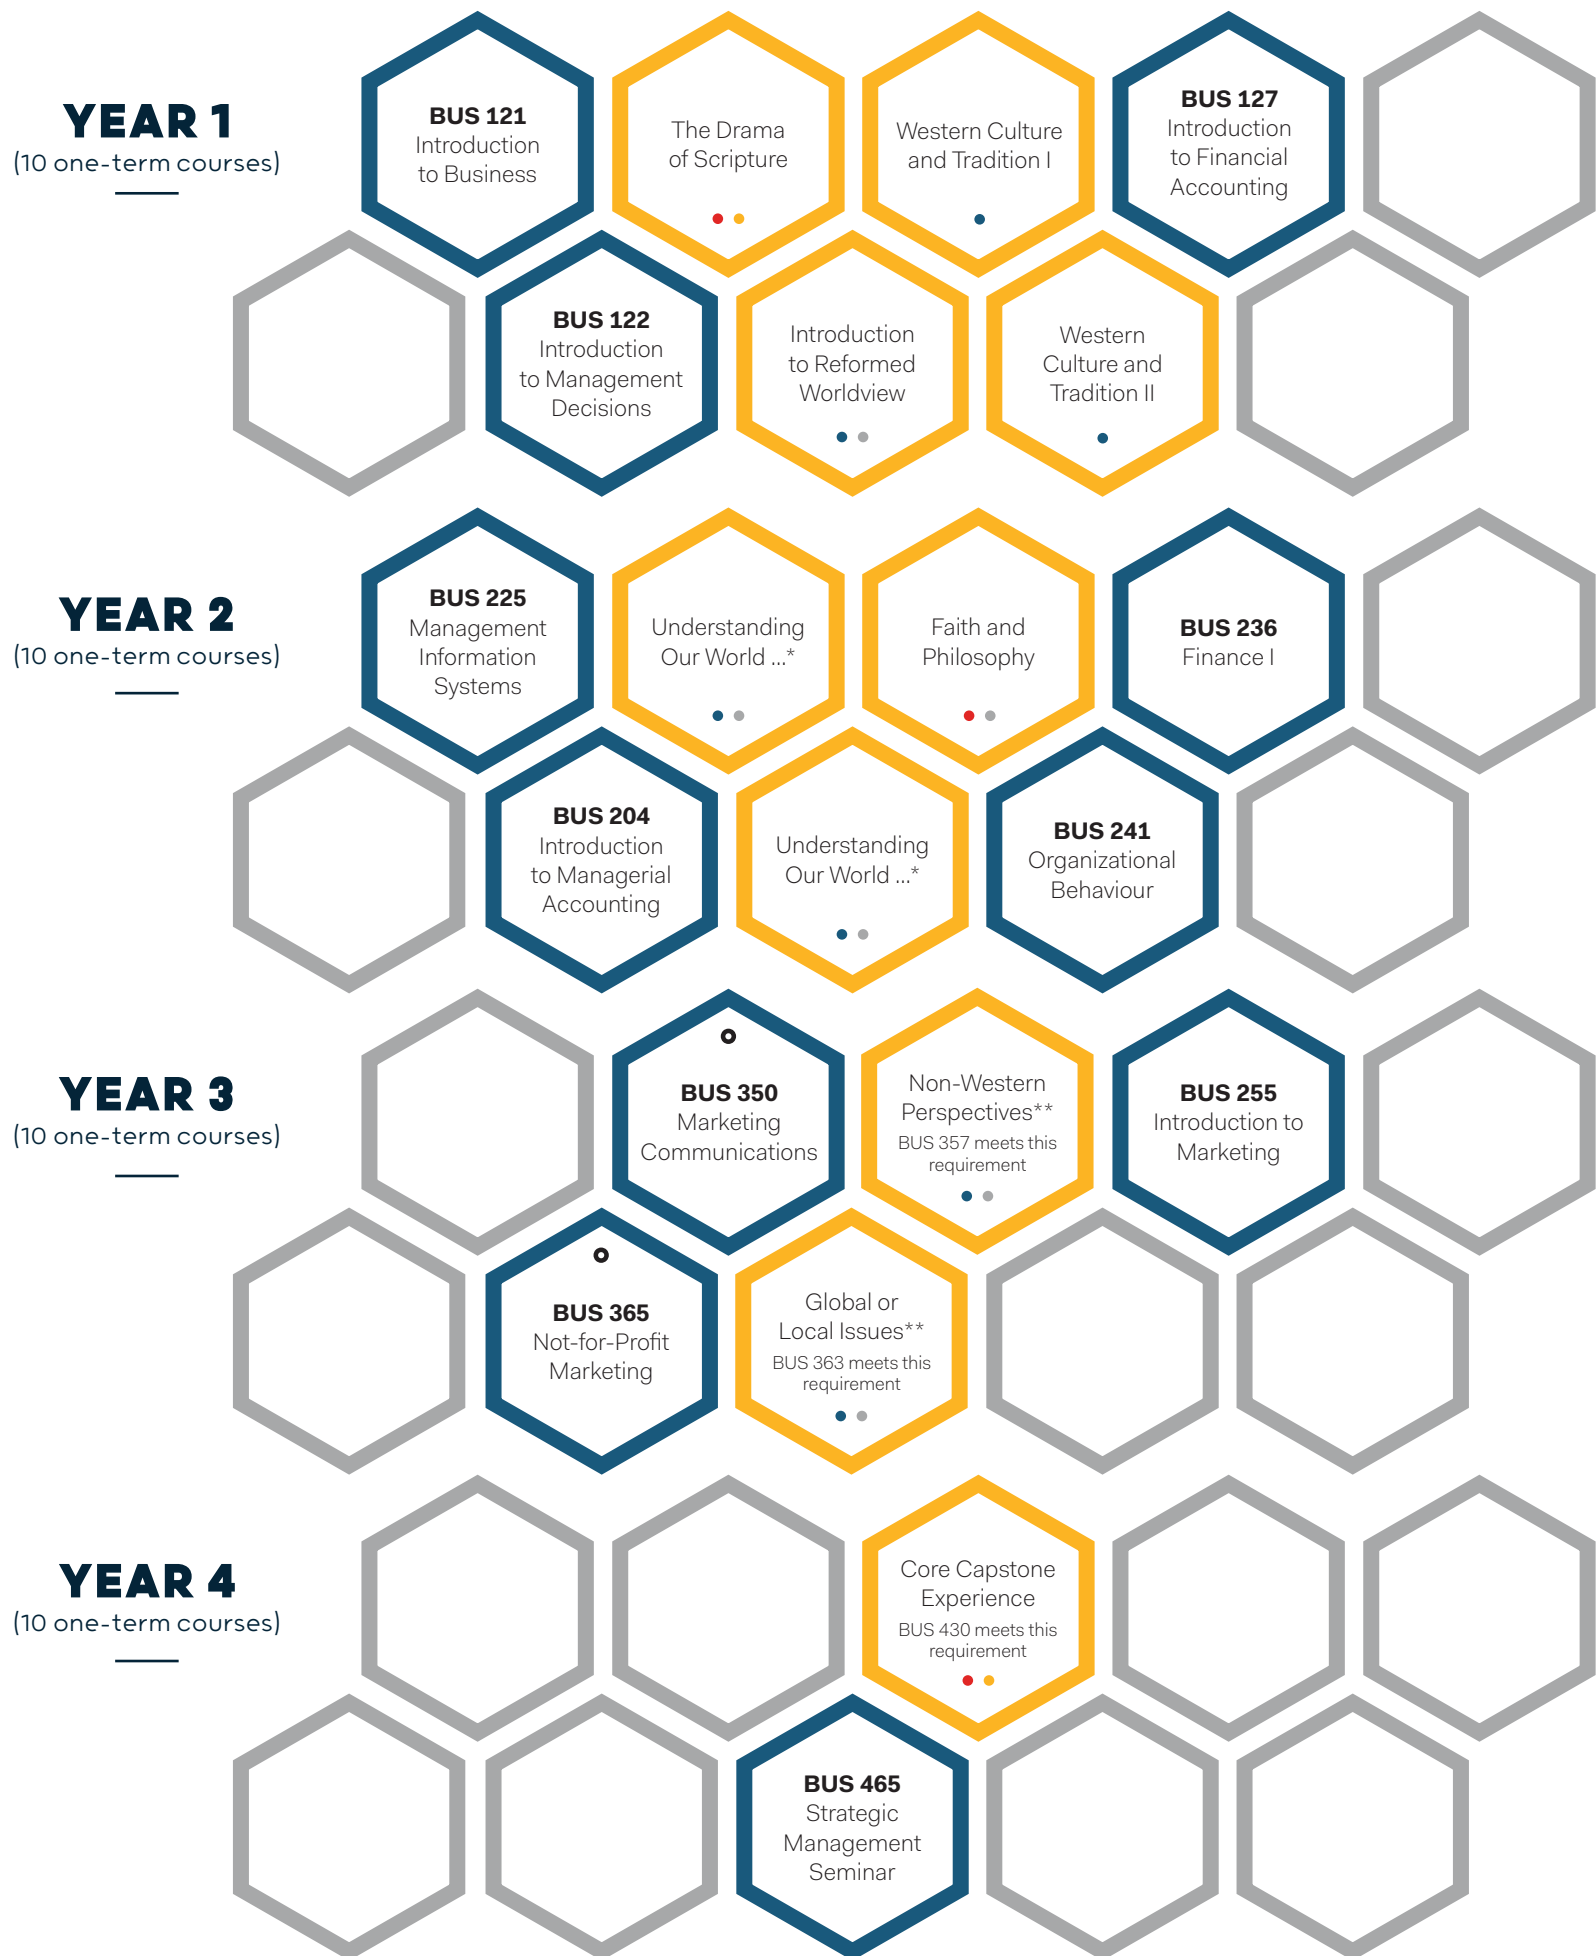

Liberal Arts & Sciences

BUSINESS DEGREE MAP

BA, GENERAL

Read all course descriptions at redeemer.ca/business

● = elective within major

- DISCOVER YOUR WORLD
- FIND YOUR CALLING
- DEEPEN YOUR FAITH
- TRANSFORM YOUR MIND
- CORE COURSES
- MAJOR COURSES
- MINOR/ELECTIVE COURSES

*Understanding our World through the Sciences, Social Sciences, or Arts. Choose two of three courses outside your major. These courses can be taken in year 2 or 3.

**Choose from a list of possible course options or off-campus study opportunities. These courses can be taken in year 3 or 4.

Note: Some core courses can be taken in year 2 or 3, or years 3 or 4. Students will chart their own path of study at Redeemer. Course offerings and availability change from year to year and are subject to change. This chart is meant to be used as an example.