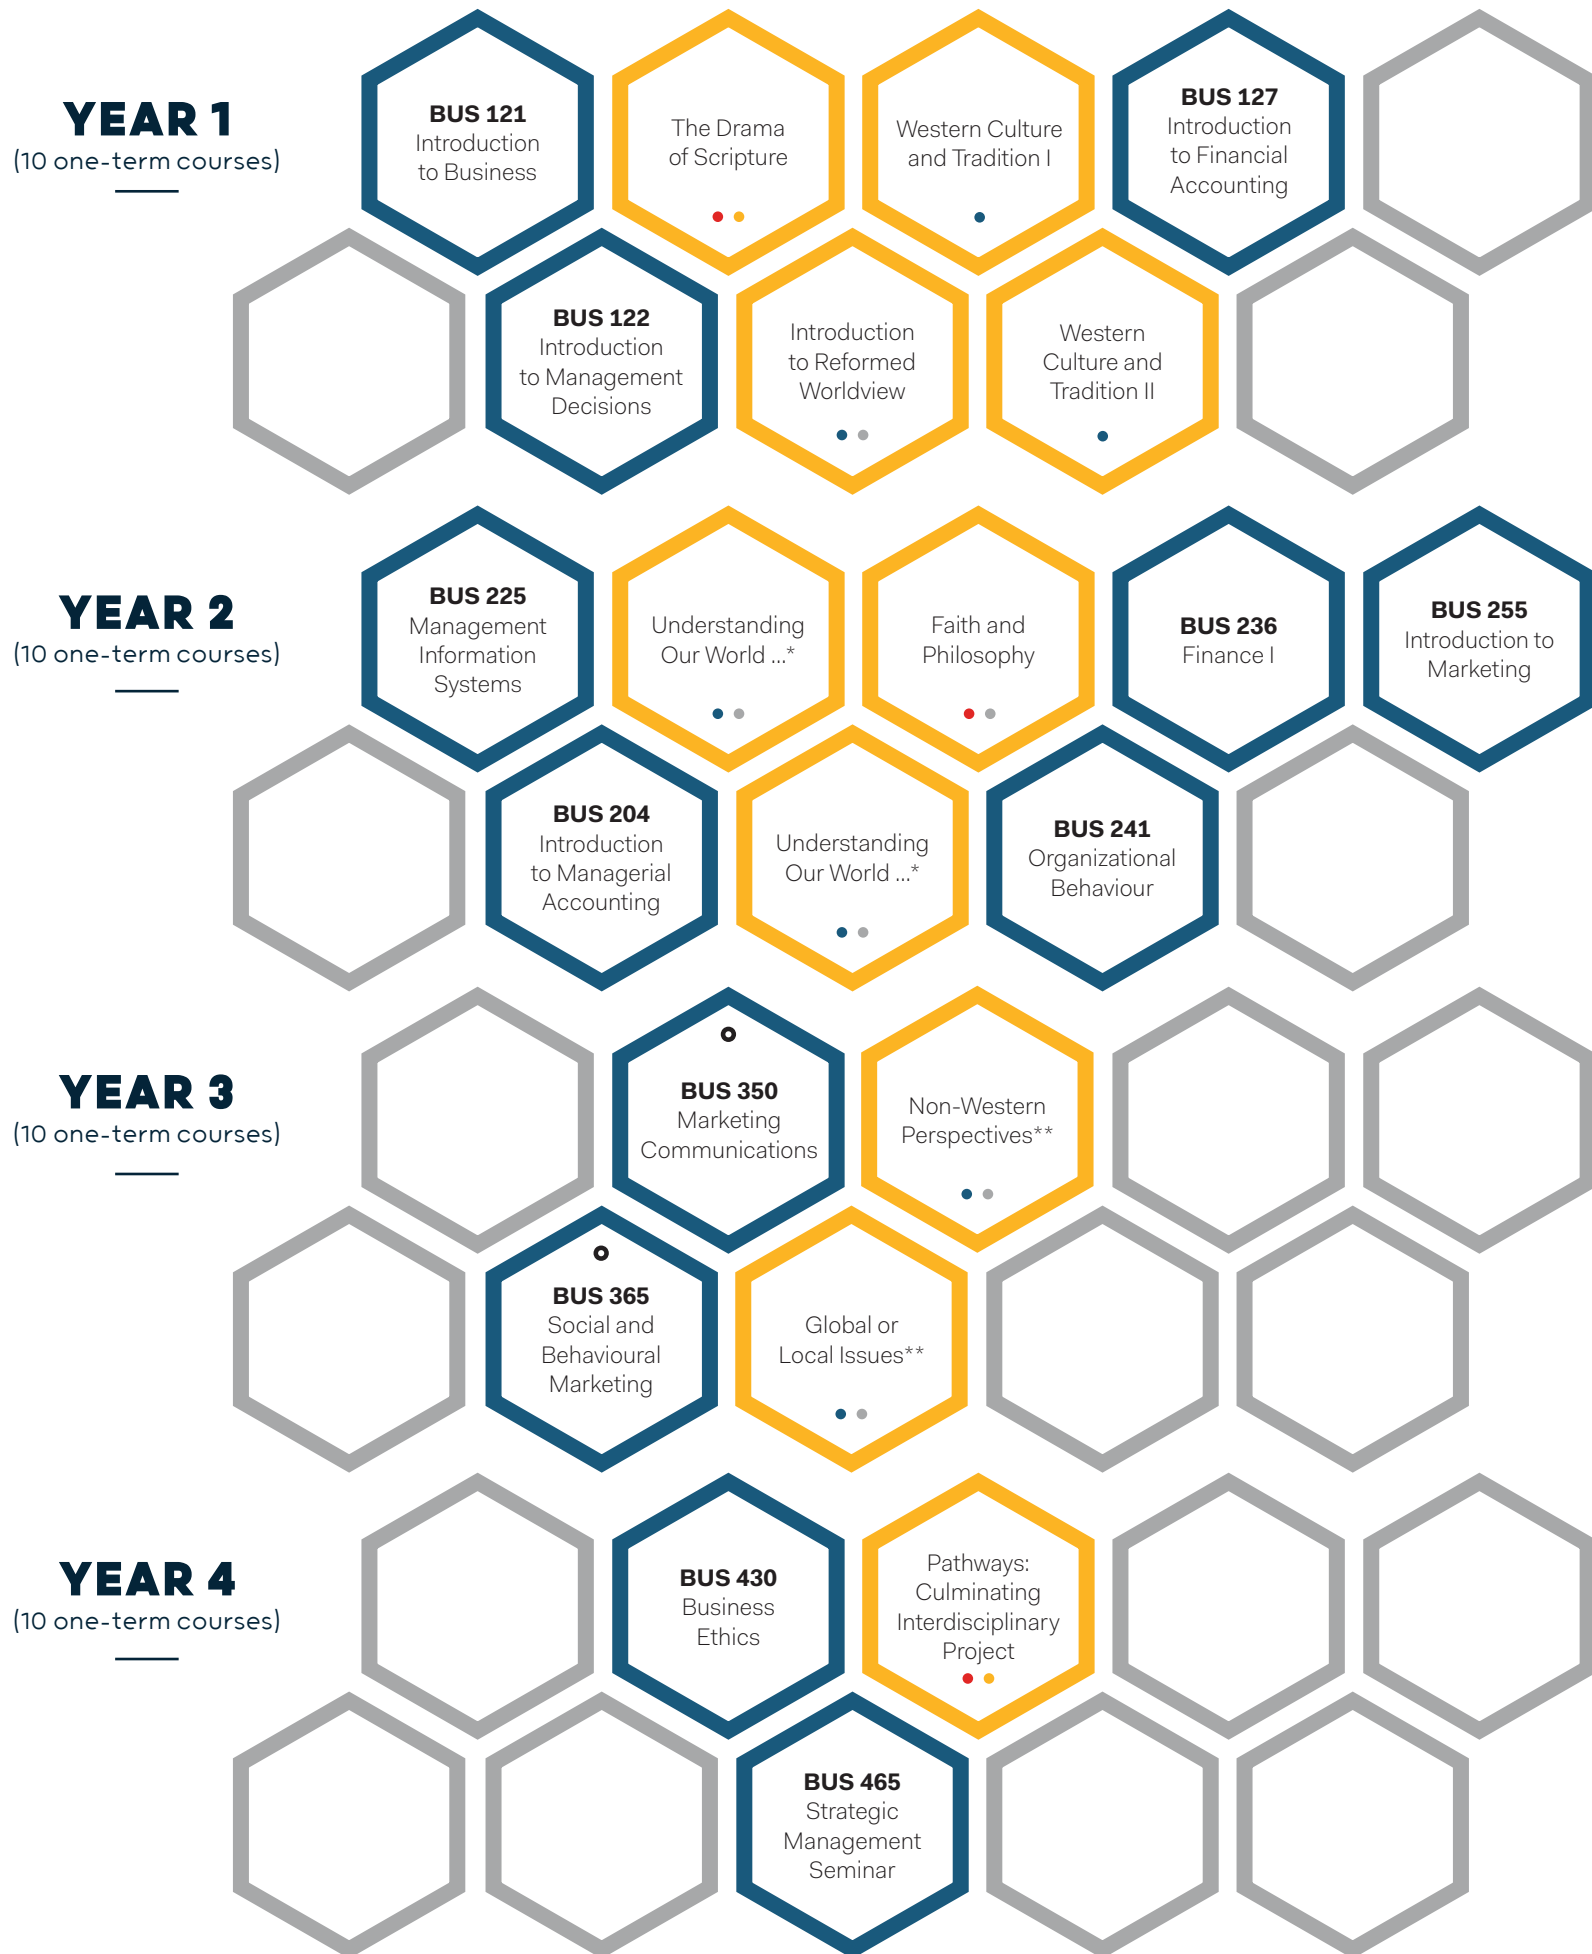

School of Business

BUSINESS DEGREE MAP

BA, GENERAL

Read all course descriptions at redeemer.ca/business

● = elective within major

- DISCOVER YOUR WORLD
- FIND YOUR CALLING
- DEEPEN YOUR FAITH
- TRANSFORM YOUR MIND
- CORE COURSES
- MAJOR COURSES
- MINOR/ELECTIVE COURSES

*Understanding our World through the Sciences, Social Sciences, or Arts. Choose two of three courses outside your major. These courses can be taken in year 2 or 3.

**Choose from a list of possible course options or off-campus study opportunities. These courses can be taken in year 3 or 4.

Note: Some Core courses can be taken in year 2 or 3, or years 3 or 4. Students will chart their own path of study at Redeemer. Course offerings and availability change from year to year and are subject to change. This chart is meant to be used as an example.