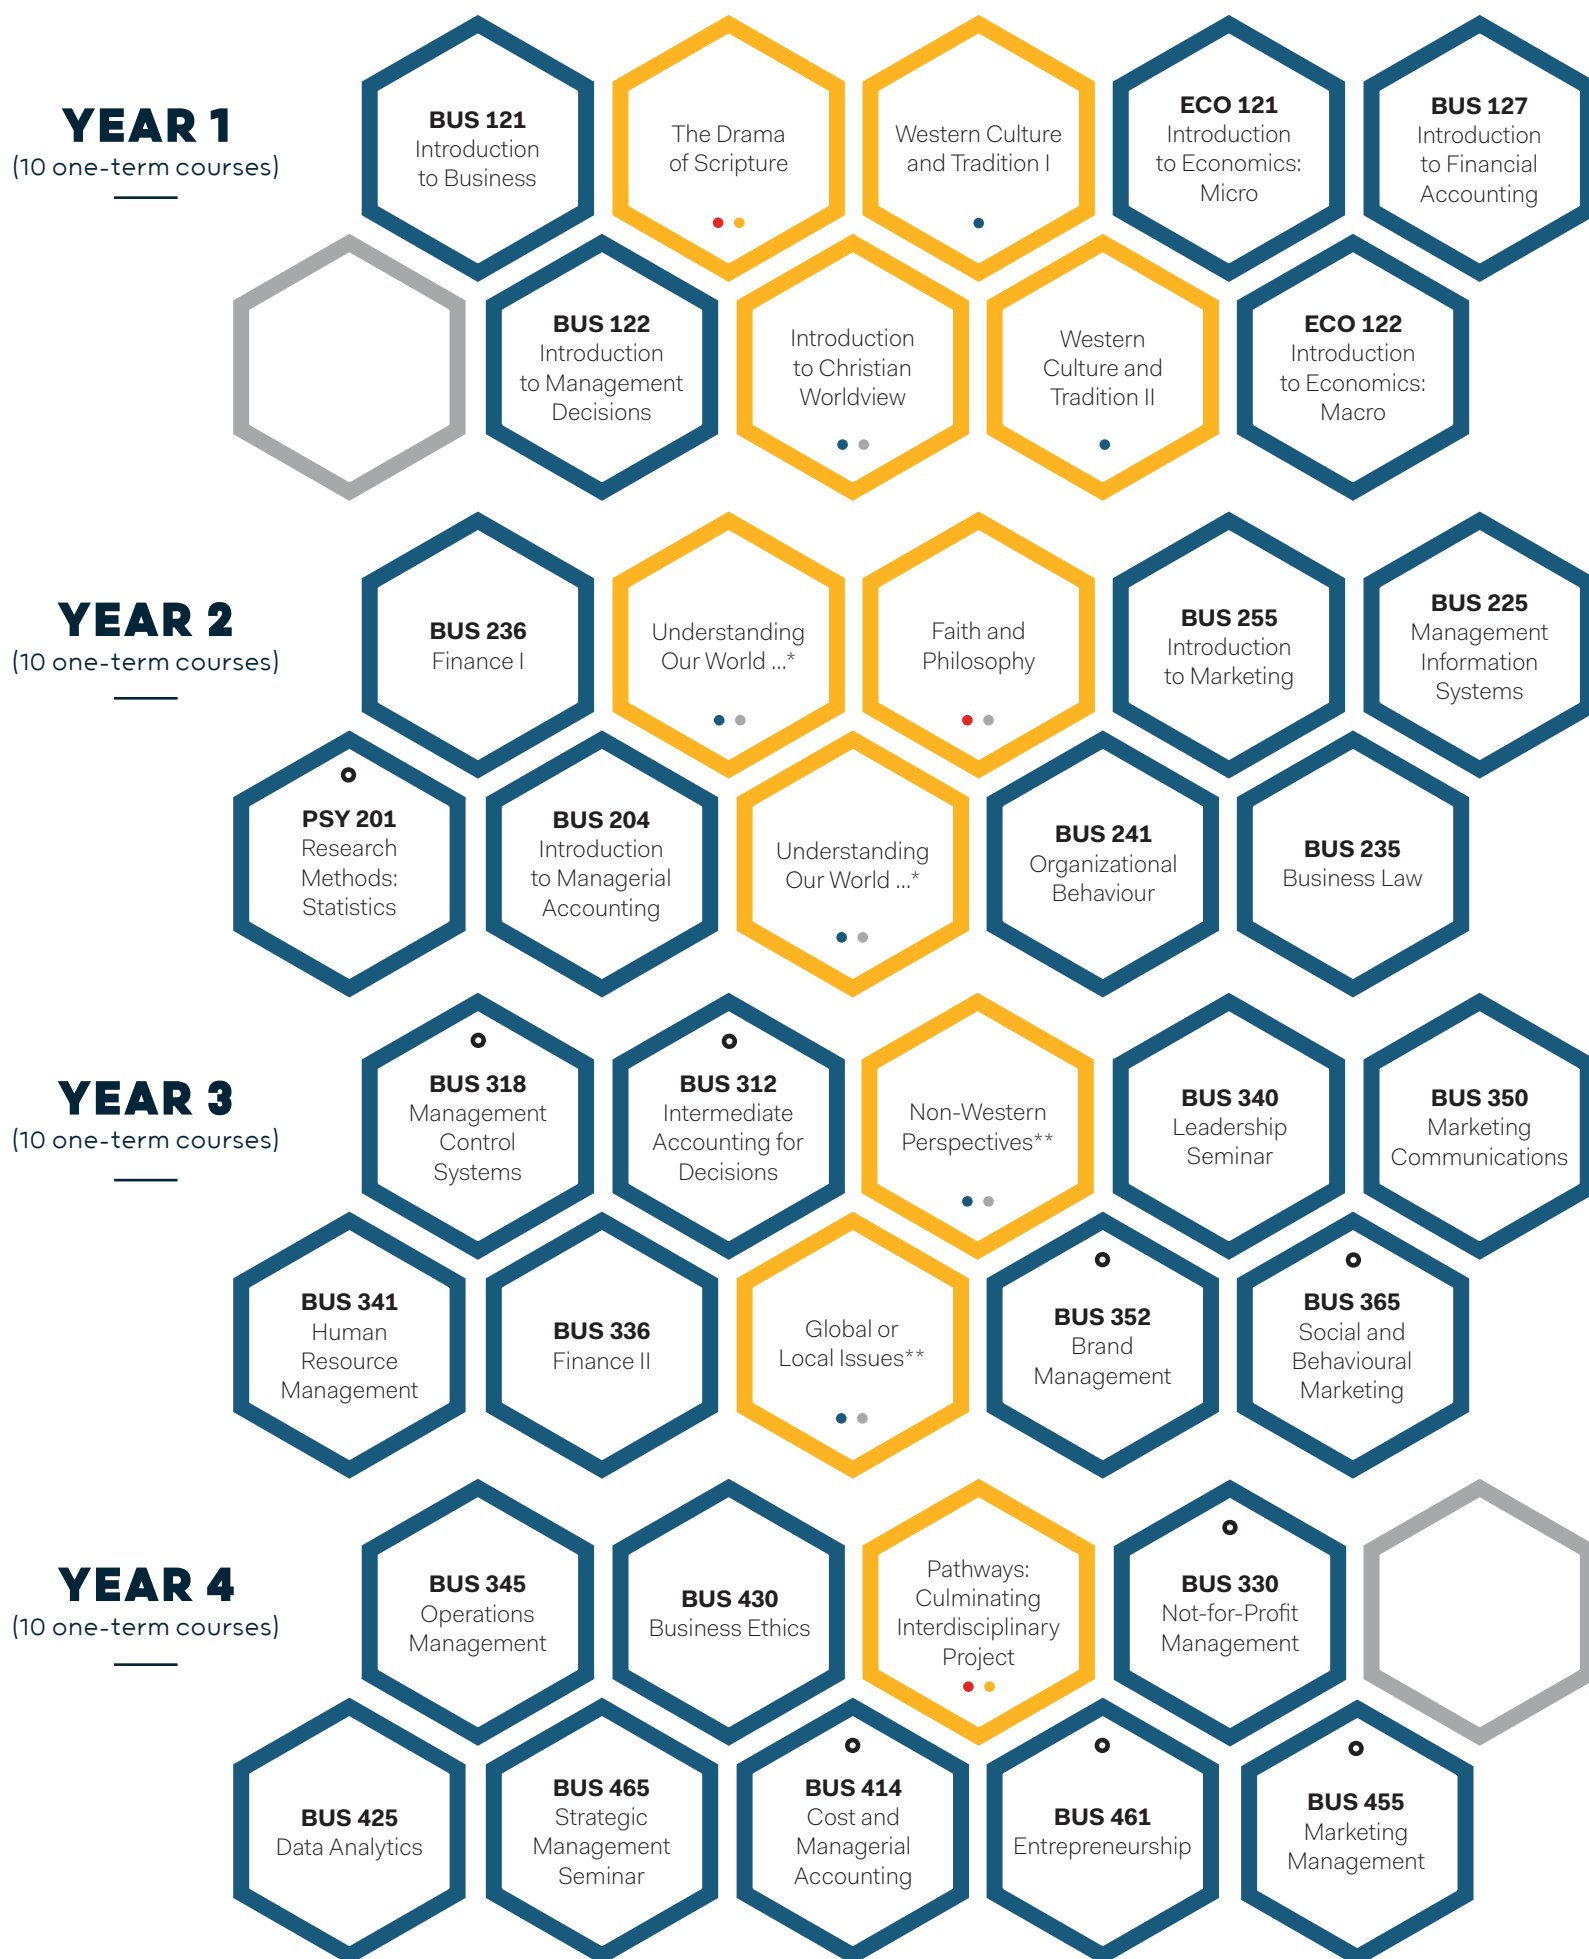

SCHOOL OF BUSINESS

MANAGEMENT DEGREE MAP

BBA, HONOURS

Read all course descriptions at redeemer.ca/business-management

● = elective within major

- DISCOVER YOUR WORLD
- FIND YOUR CALLING
- DEEPEN YOUR FAITH
- TRANSFORM YOUR MIND
- CORE COURSES
- MAJOR COURSES
- MINOR/ELECTIVE COURSES

*Understanding our World through the Sciences, Social Sciences or Arts. Choose two of three courses outside your major; courses can be taken in year two or three.

**Choose from a list of possible course options or off-campus study opportunities; courses can be taken in year three or four.

Note: Some Core courses can be taken in year two or three, or year three or four. Students will chart their own path of study at Redeemer. Course offerings and availability change from year to year and are subject to change. This chart is meant to be used as an example.