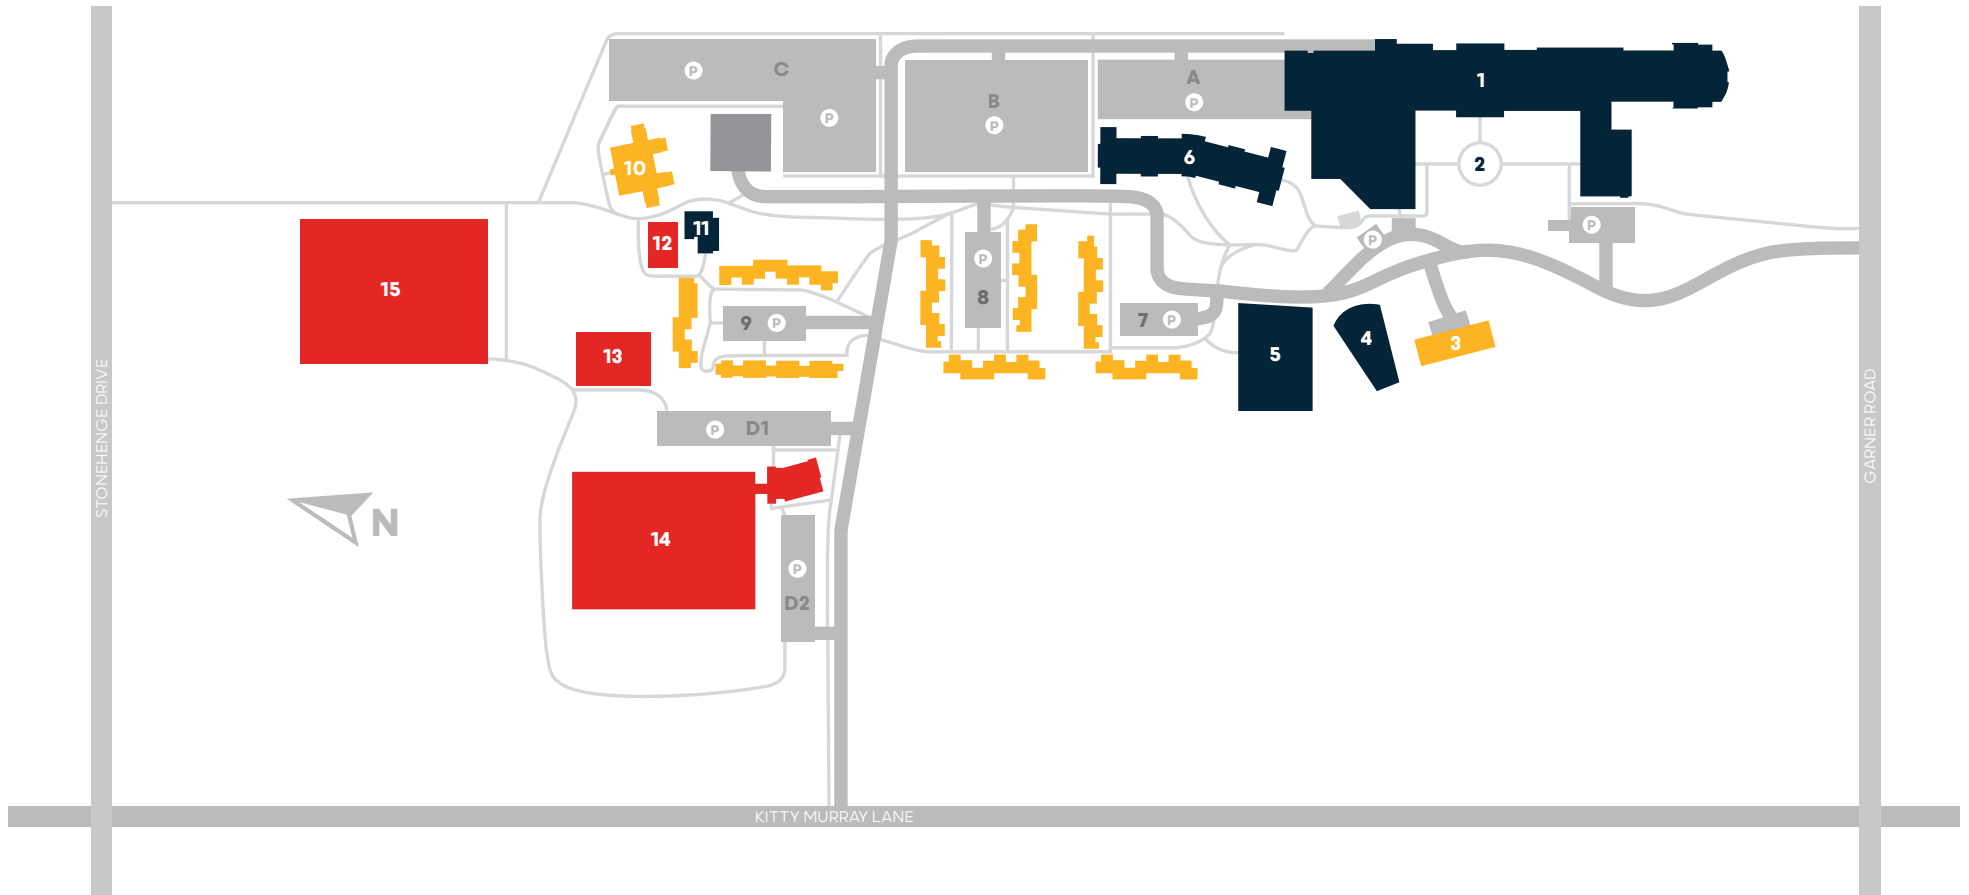

Redeemer
University

CAMPUS MAP

ACADEMIC & MIXED USE

- 1 FOUNDERS HALL
- 2 THE QUAD
- 4 TIFFANY CREEK AMPHITHEATRE
- 5 WHALEY TEACHING GARDEN
- 6 CHARIS LIVE AND LEARN CENTRE
- 11 STUDENT RECREATION CENTRE

RESIDENCES

- 3 PRESIDENT'S GUEST HOUSE
- 7 CALVIN COURT TOWNHOUSES
- 8 LUTHER COURT TOWNHOUSES
- 9 CRANMER COURT TOWNHOUSES
- 10 AUGUSTINE HALL

ATHLETIC

- 12 VOLLEYBALL COURT
- 13 TENNIS AND BASKETBALL COURTS
- 14 SPORTS DOME
- 15 DAVID MANTEL FIELD