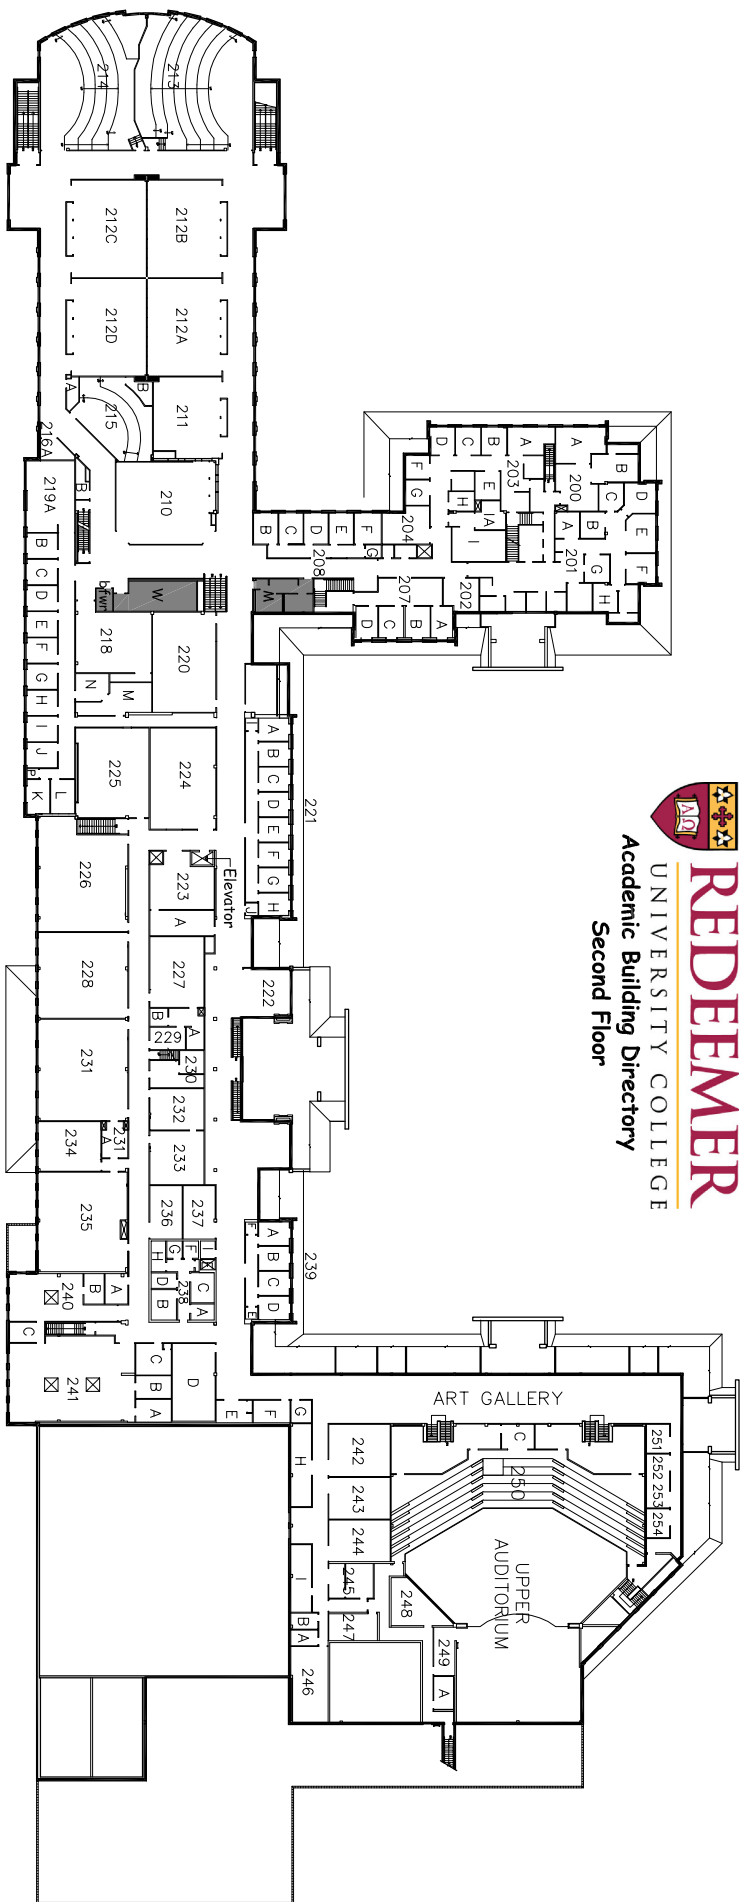

REDEEMER

UNIVERSITY COLLEGE
Academic Building Directory
Second Floor

LEGEND

200	President's Office	224-225	Classrooms
201	Administration & Finance Office	226-236	Science Laboratories
202	Meeting Room	237	Meeting Room
203	Advancement Office	238	Music Practice Rooms
204	Meeting Room	239	Faculty Office Pod
207	Education Department	240-241	Art Studios
208	Faculty Office Pod	241C	Graphic Arts Computer Lab
210-212	Classrooms	241D	Meeting/Seminar Room
213-214	Lecture Halls	241F-G	Janitorial Services
215	Classroom	242-243	Seminar Rooms
218	Classroom	244	Student Publications Office
219	Faculty Office Pod	245	Counselling Room
220	Classroom	246A-B	Prayer Rooms
221	Faculty Office Pod	250	Auditorium Balcony
222	Writing Centre	251-253	Theatre Arts Costume Storage
223	Computer Science Lab	300	Greenhouse

W	— Women's Washroom
M	— Men's Washrooms
dfwr	— Barrier Free Washrooms
wr	— Washroom