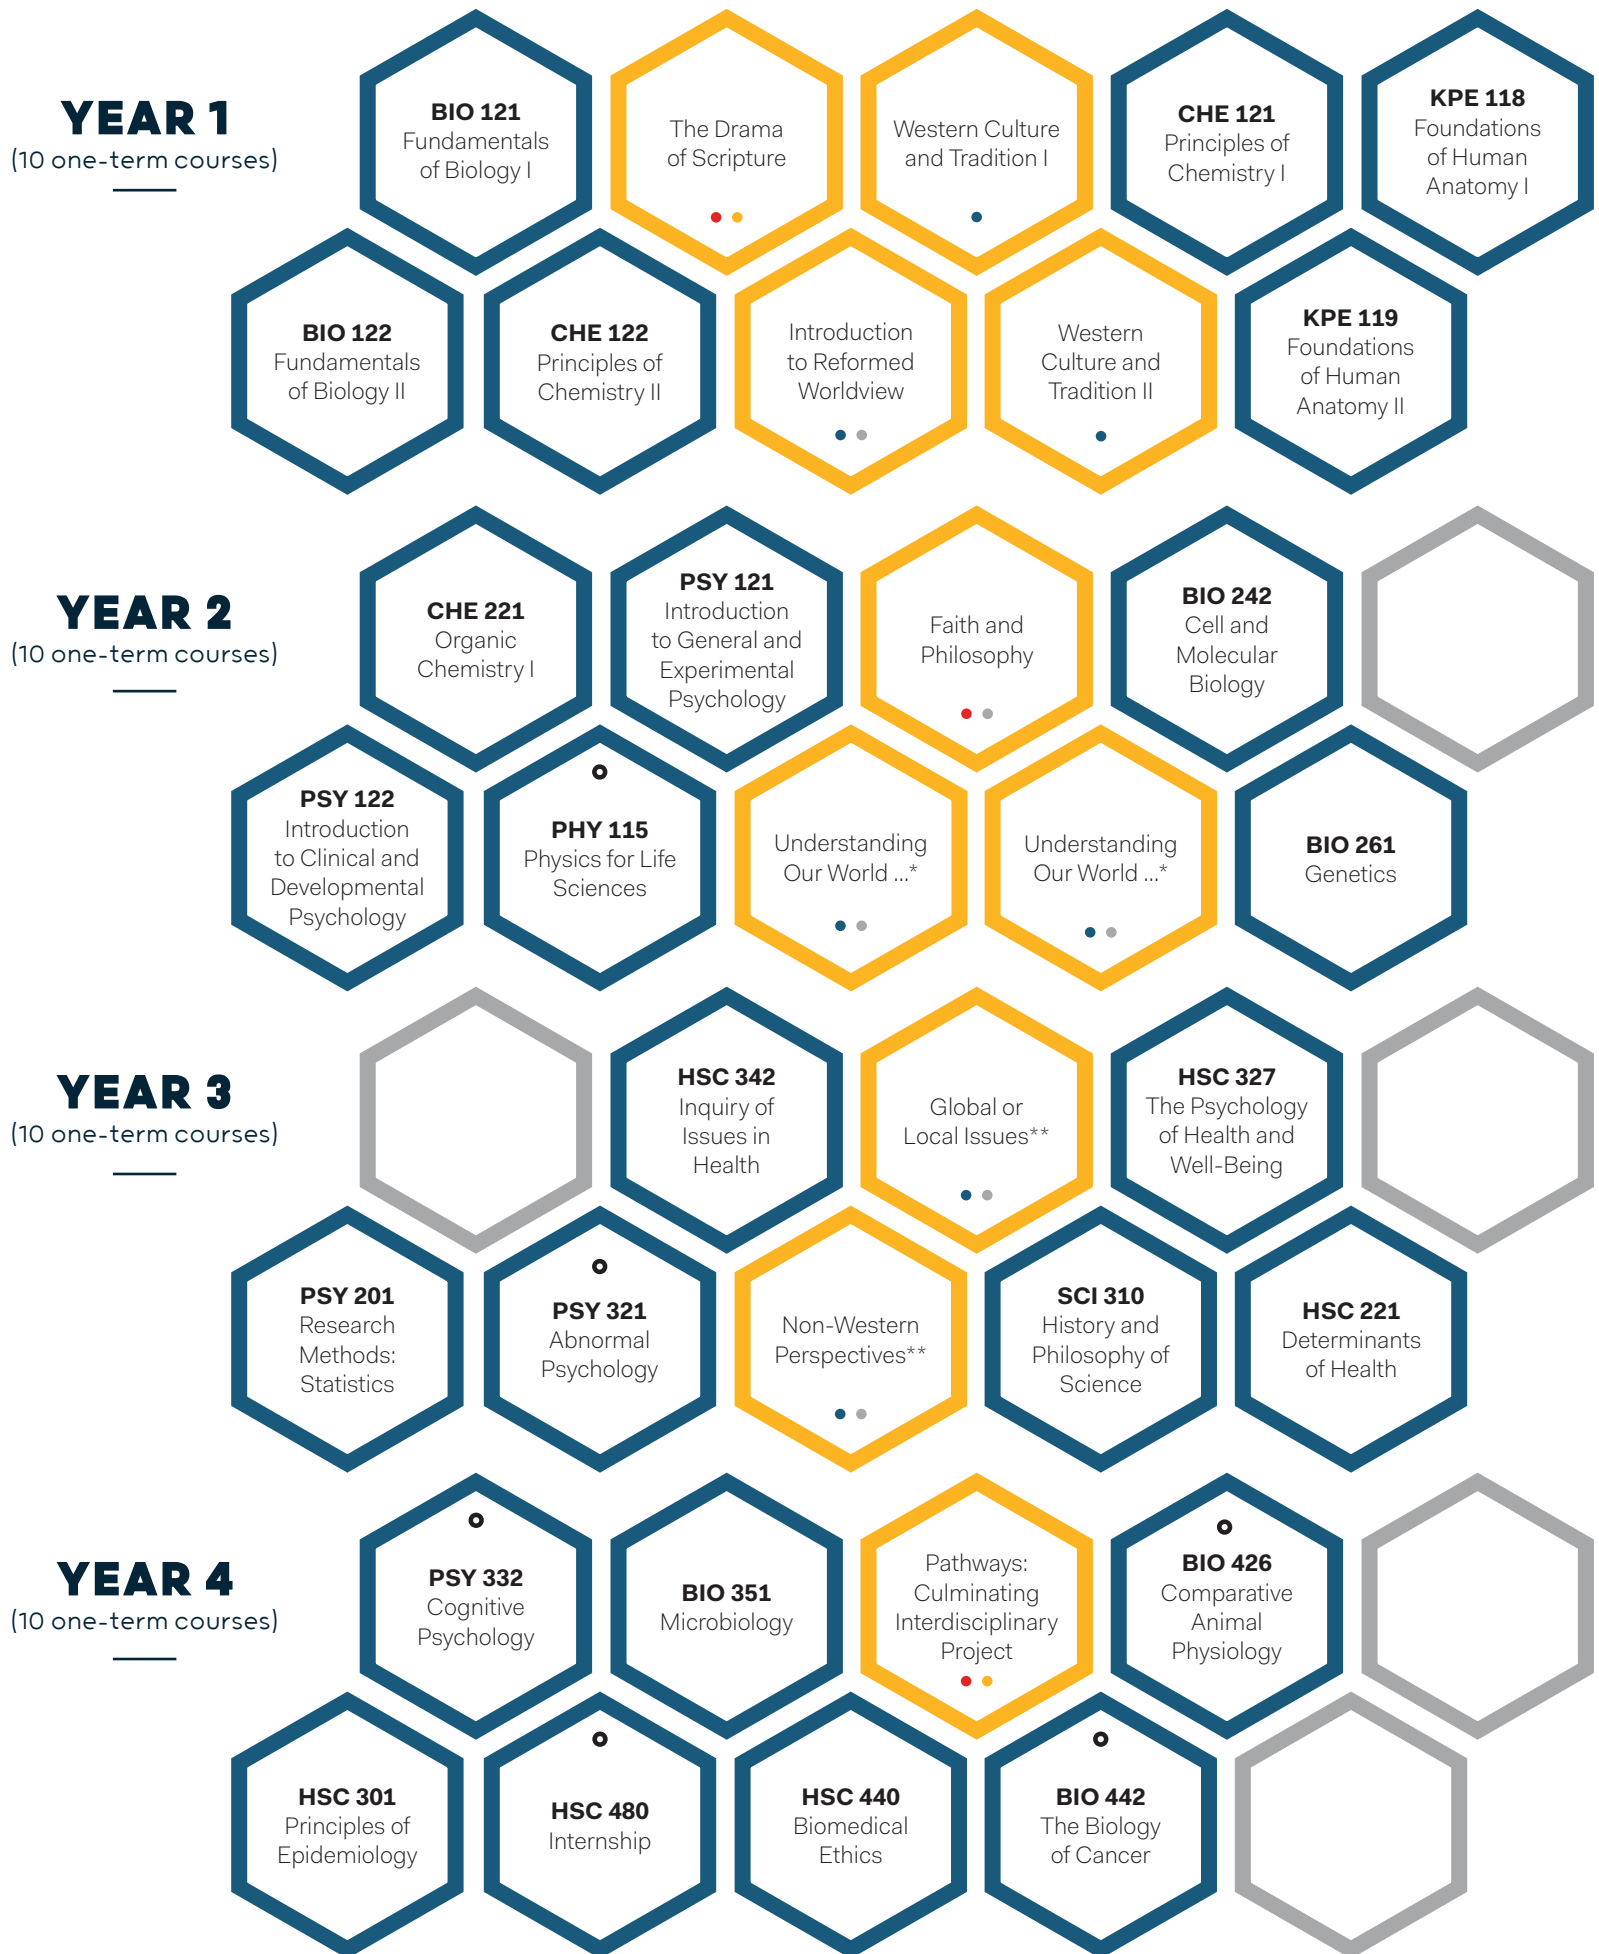

# Liberal Arts & Sciences

## HEALTH SCIENCES DEGREE MAP

B.HSC.

Read all course descriptions at [redeemer.ca/health-sciences](http://redeemer.ca/health-sciences)

● = elective within major

- DISCOVER YOUR WORLD
- FIND YOUR CALLING
- DEEPEN YOUR FAITH
- TRANSFORM YOUR MIND
- CORE COURSES
- MAJOR COURSES
- MINOR/ELECTIVE COURSES

\*Understanding our World through the Sciences, Social Sciences, or Arts. Choose two of three courses outside your major. These courses can be taken in year 2 or 3.

\*\*Choose from a list of possible course options or off-campus study opportunities. These courses can be taken in year 3 or 4.

Note: Some Core courses can be taken in year 2 or 3, or years 3 or 4. Students will chart their own path of study at Redeemer. Course offerings and availability change from year to year and are subject to change. This chart is meant to be used as an example.