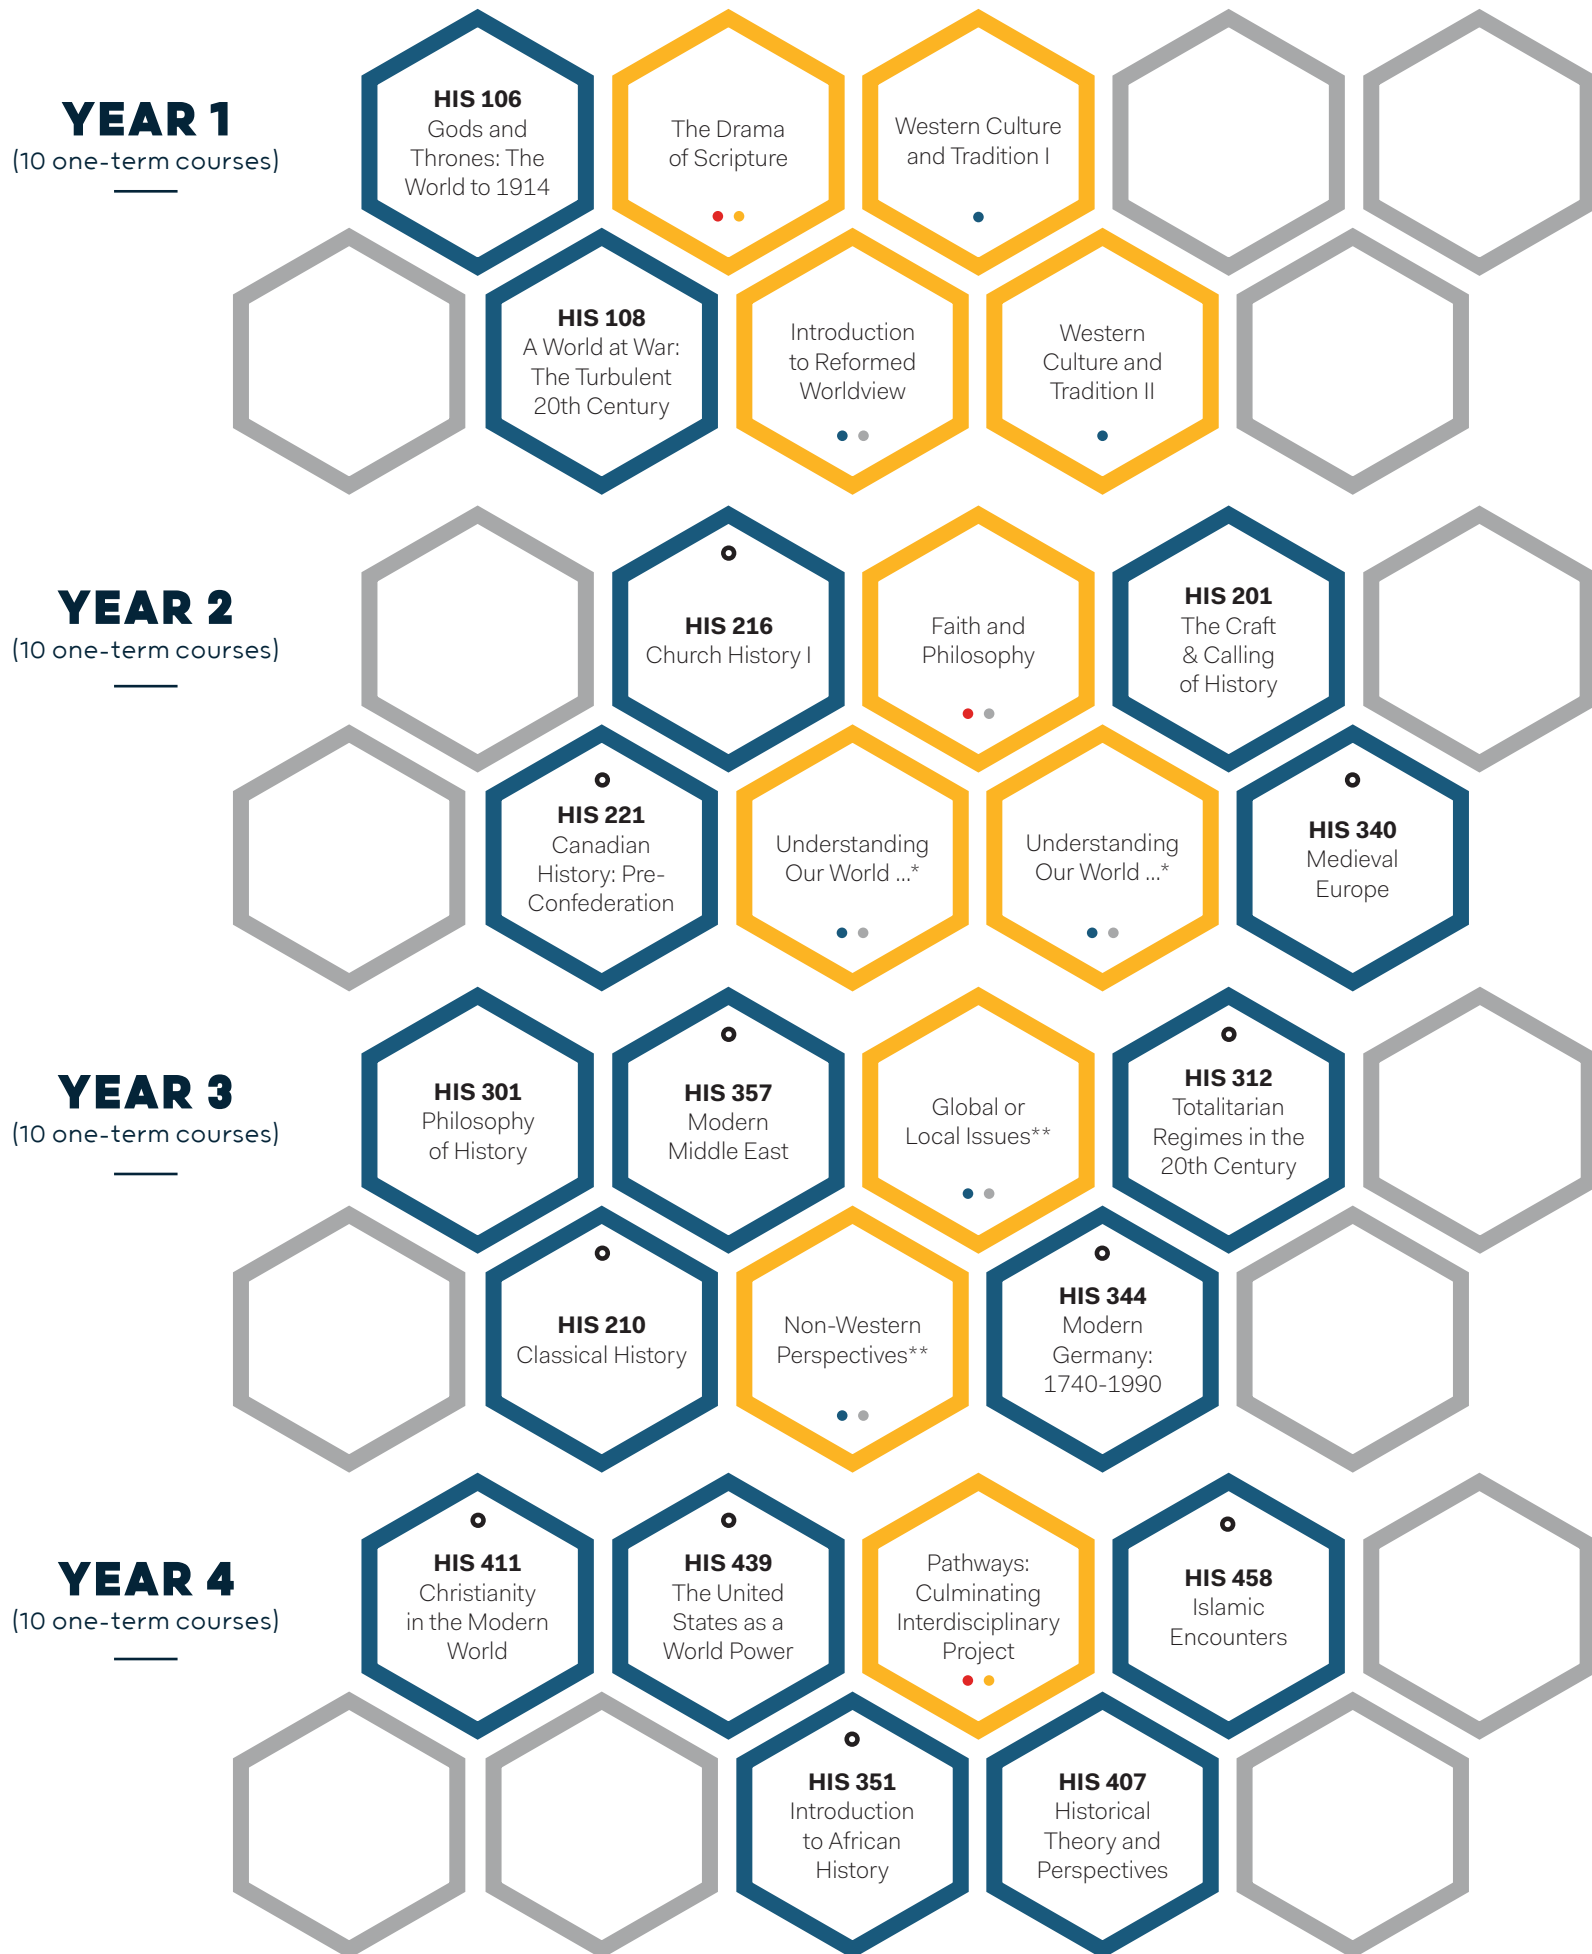

## HISTORY DEGREE MAP

### BA, HONOURS

Read all course descriptions at [redeemer.ca/history](http://redeemer.ca/history)

● = elective within major

- DISCOVER YOUR WORLD
- FIND YOUR CALLING
- DEEPEN YOUR FAITH
- TRANSFORM YOUR MIND
- CORE COURSES
- MAJOR COURSES
- MINOR/ELECTIVE COURSES

\*Understanding our World through the Sciences, Social Sciences, or Arts. Choose two of three courses outside your major. These courses can be taken in year 2 or 3.

\*\*Choose from a list of possible course options or off-campus study opportunities. These courses can be taken in year 3 or 4.

Note: Some Core courses can be taken in year 2 or 3, or years 3 or 4. Students will chart their own path of study at Redeemer. Course offerings and availability change from year to year and are subject to change. This chart is meant to be used as an example.