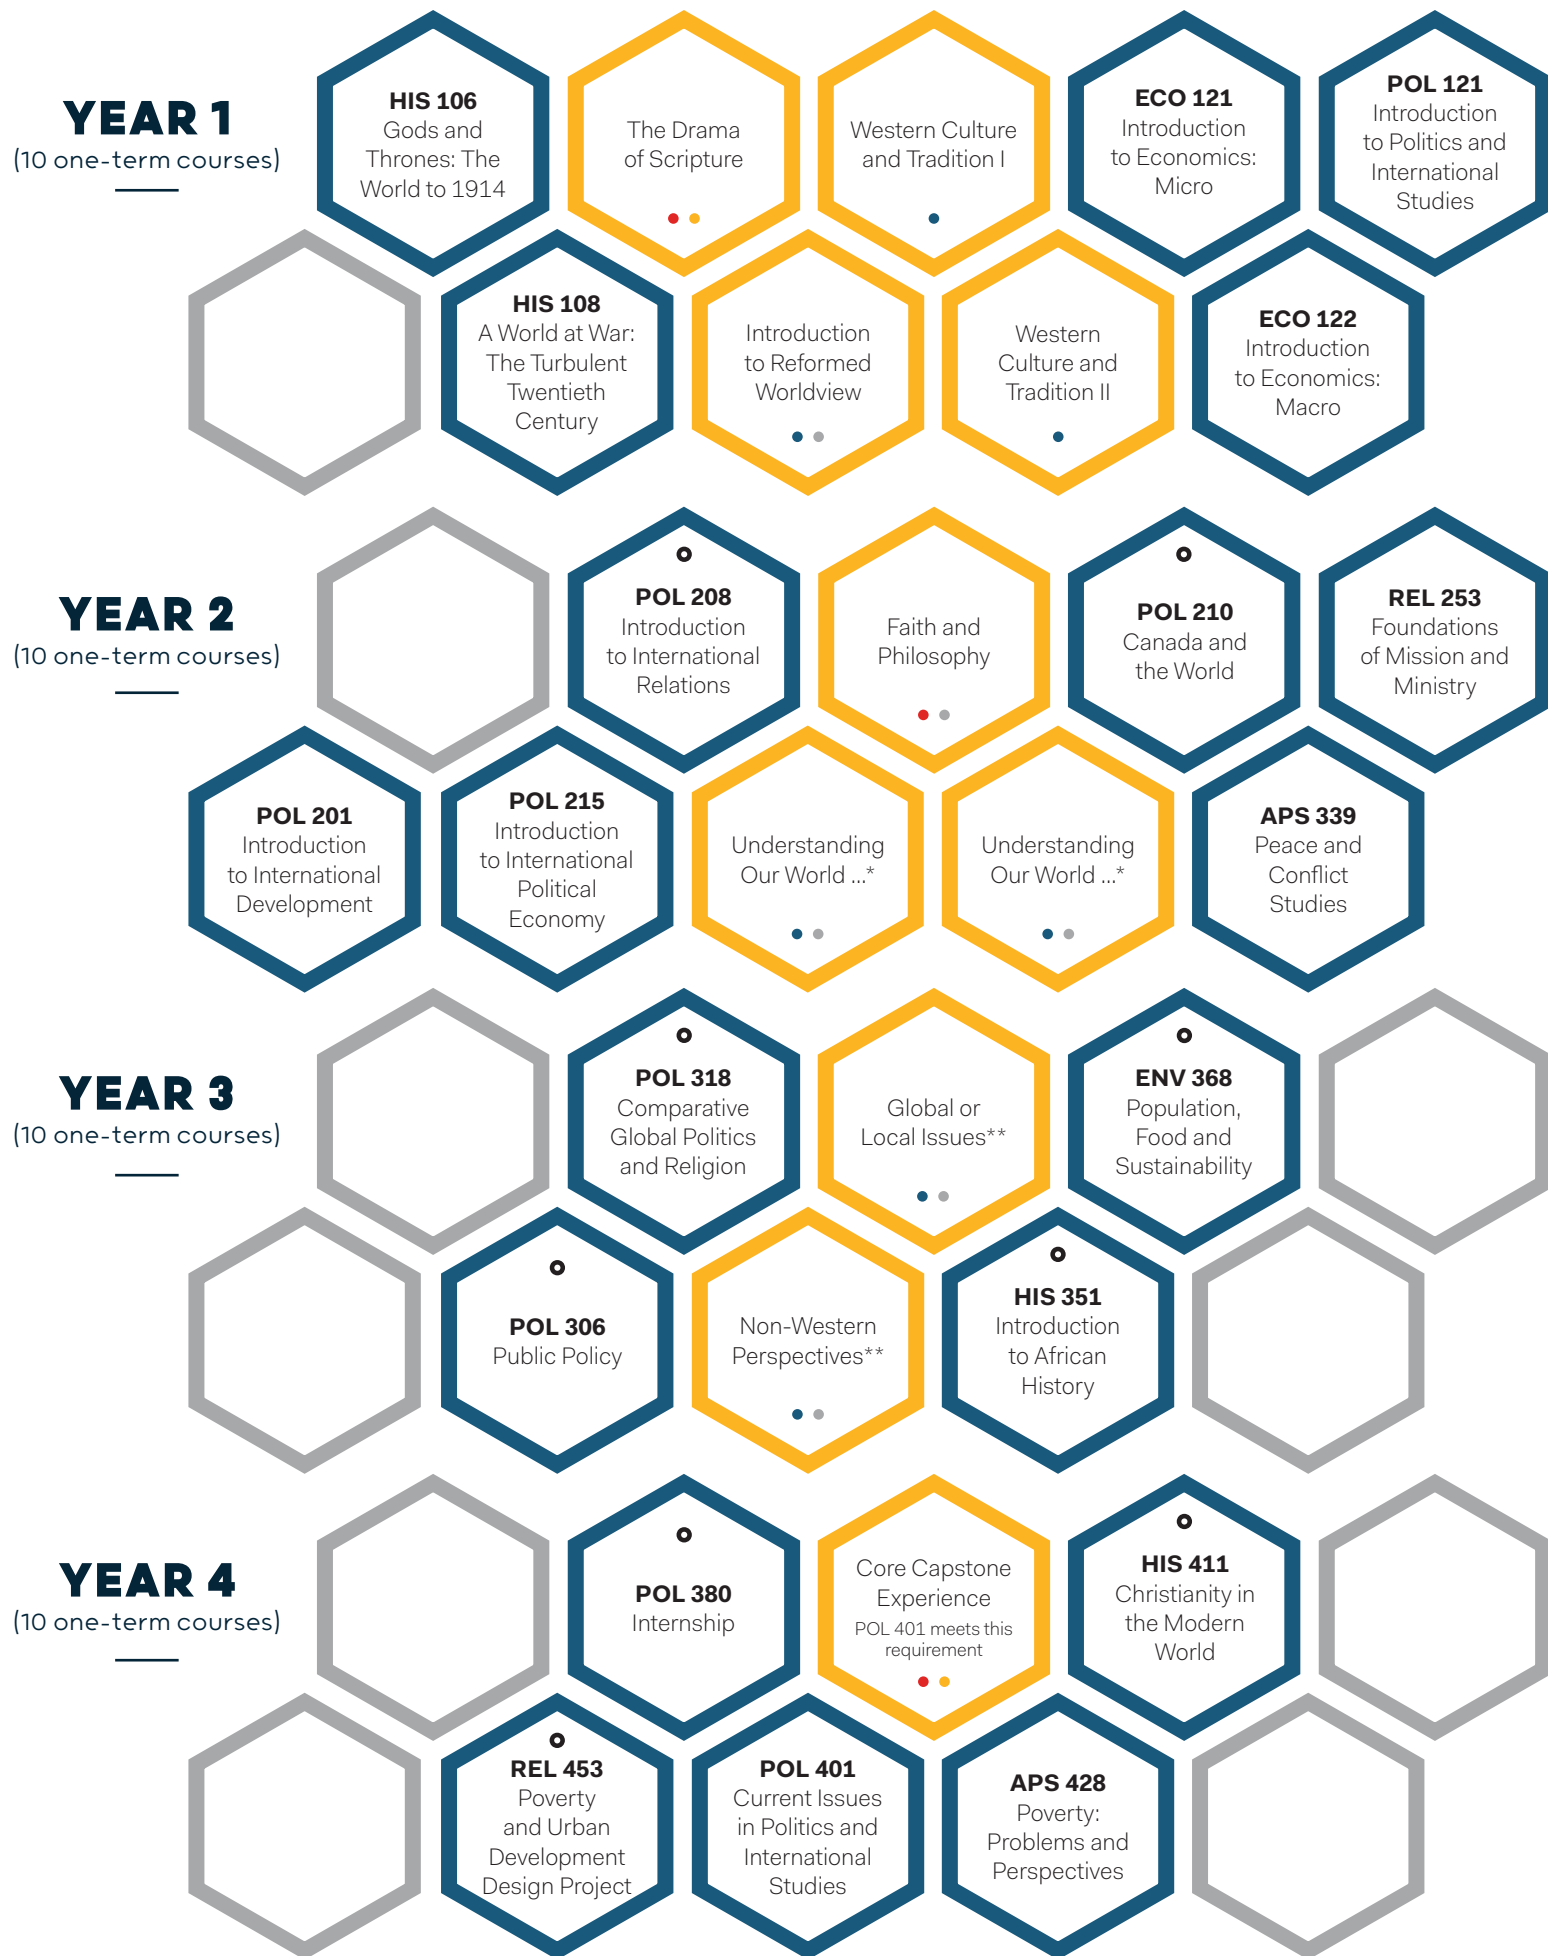

Liberal Arts & Sciences

INTERNATIONAL DEVELOPMENT DEGREE MAP

BA, HONOURS

Read all course descriptions at redeemer.ca/international-development

● = elective within major

- DISCOVER YOUR WORLD
- FIND YOUR CALLING
- DEEPEN YOUR FAITH
- TRANSFORM YOUR MIND
- CORE COURSES
- MAJOR COURSES
- MINOR/ELECTIVE COURSES

*Understanding our World through the Sciences, Social Sciences, or Arts. Choose two of three courses outside your major. These courses can be taken in year 2 or 3.

**Choose from a list of possible course options or off-campus study opportunities. These courses can be taken in year 3 or 4.

Note: Some core courses can be taken in year 2 or 3, or years 3 or 4. Students will chart their own path of study at Redeemer. Course offerings and availability change from year to year and are subject to change. This chart is meant to be used as an example.