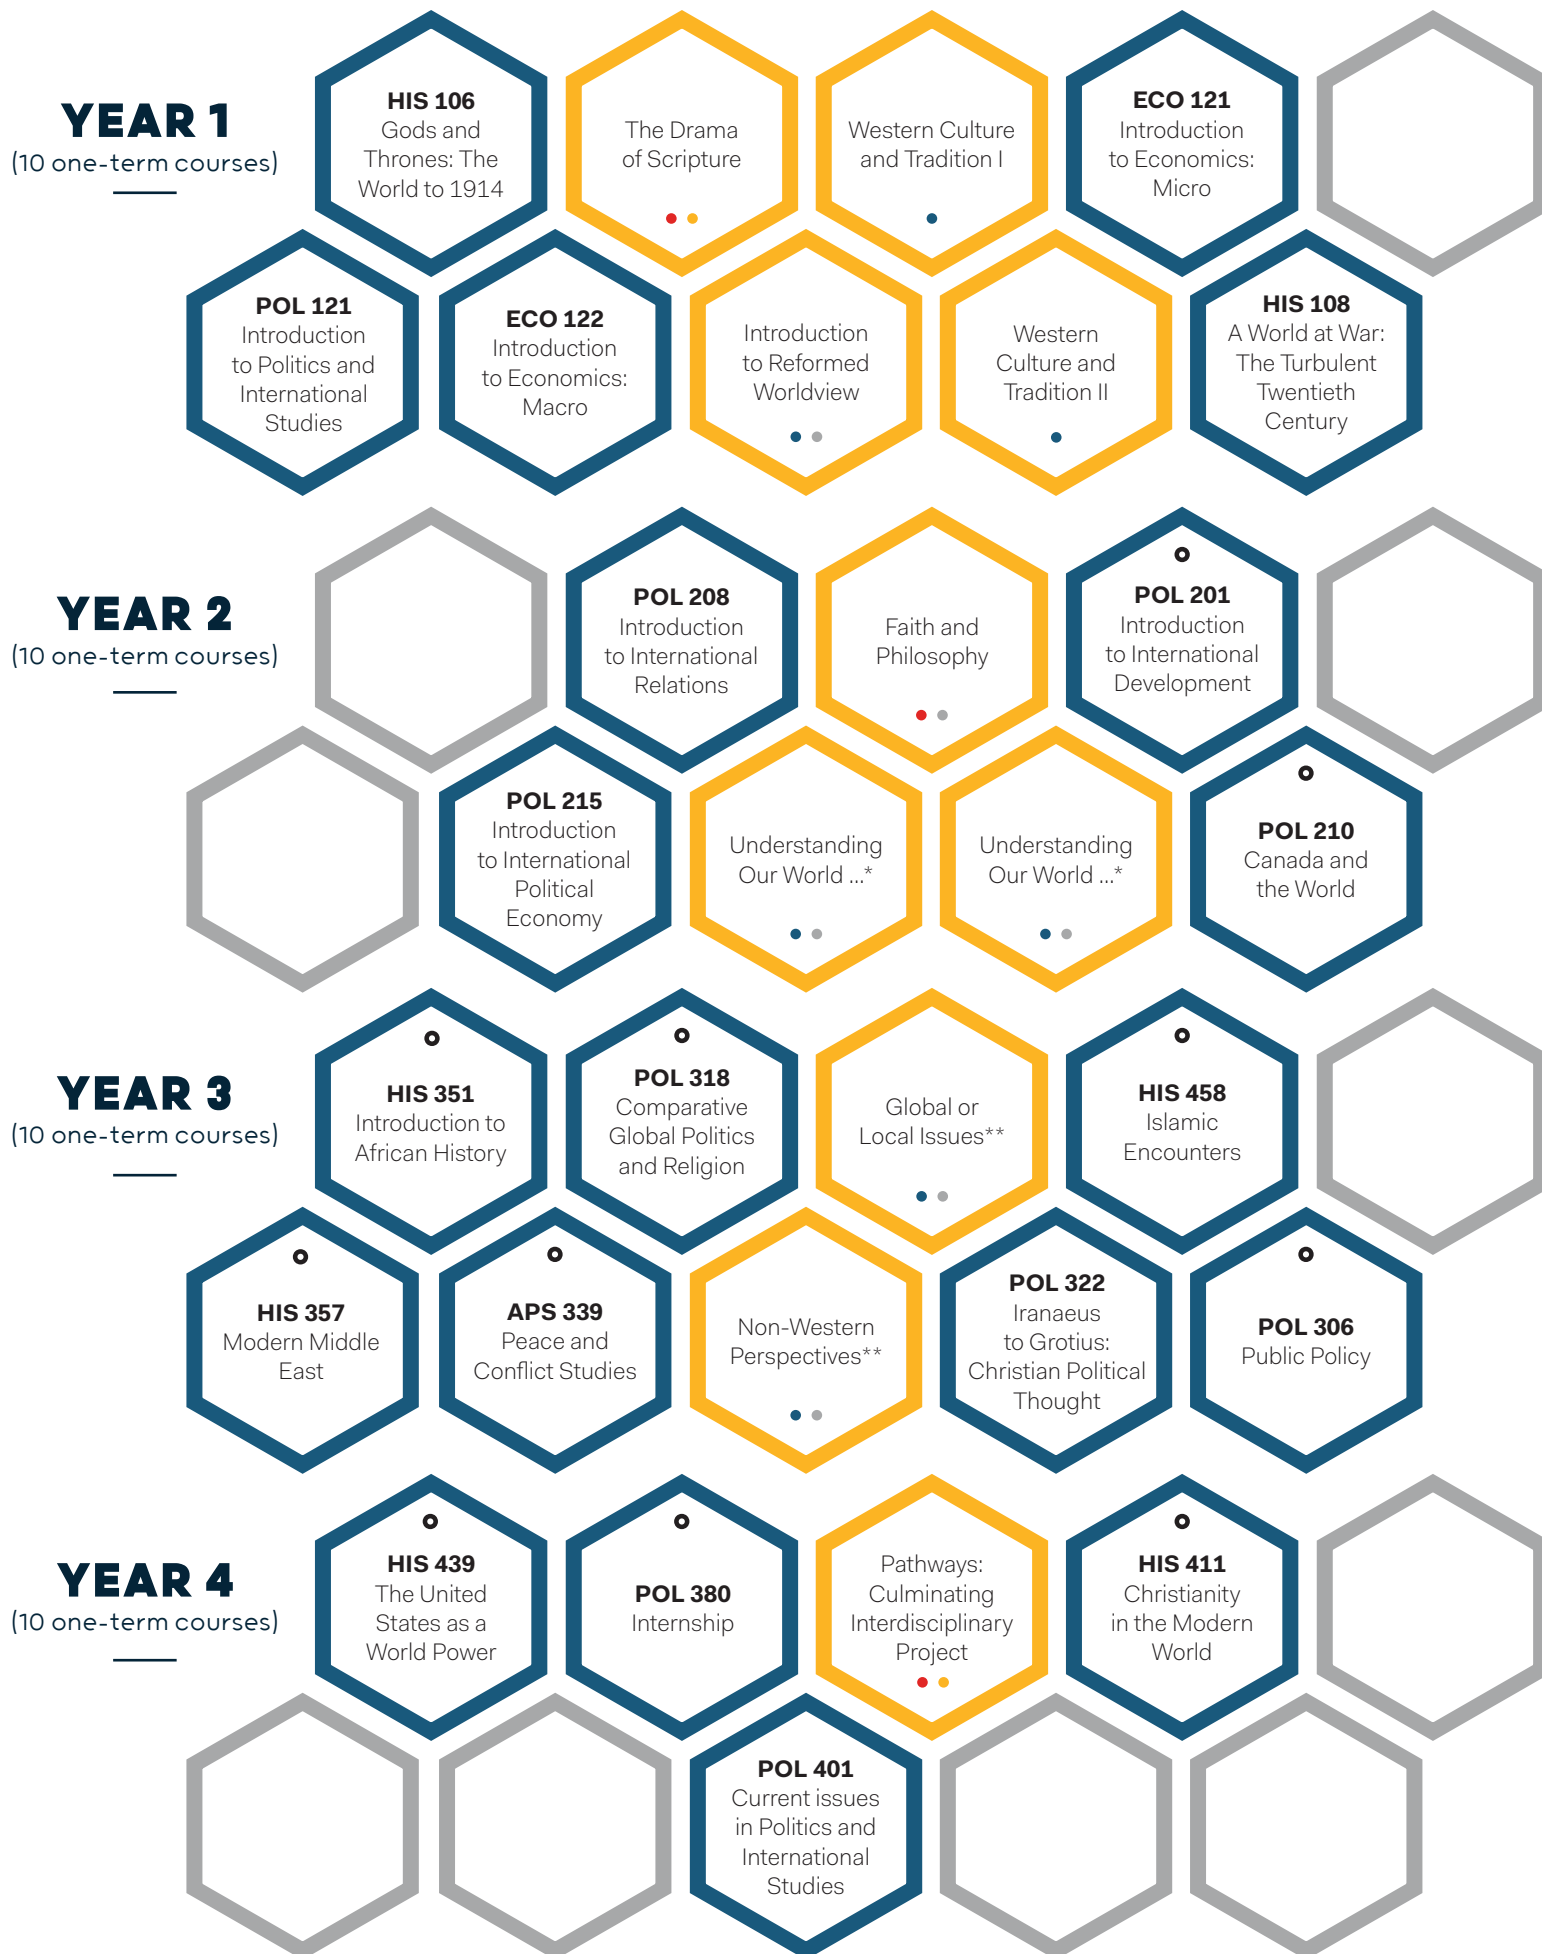

Liberal Arts & Sciences

INTERNATIONAL RELATIONS DEGREE MAP

BA, HONOURS

Read all course descriptions at redeemer.ca/international-relations

● = elective within major

- DISCOVER YOUR WORLD
- FIND YOUR CALLING
- DEEPEN YOUR FAITH
- TRANSFORM YOUR MIND

● CORE COURSES

● MAJOR COURSES

● MINOR/ELECTIVE COURSES

*Understanding our World through the Sciences, Social Sciences, or Arts. Choose two of three courses outside your major. These courses can be taken in year 2 or 3.

**Choose from a list of possible course options or off-campus study opportunities. These courses can be taken in year 3 or 4.

Note: Some Core courses can be taken in year 2 or 3, or years 3 or 4. Students will chart their own path of study at Redeemer. Course offerings and availability change from year to year and are subject to change. This chart is meant to be used as an example.