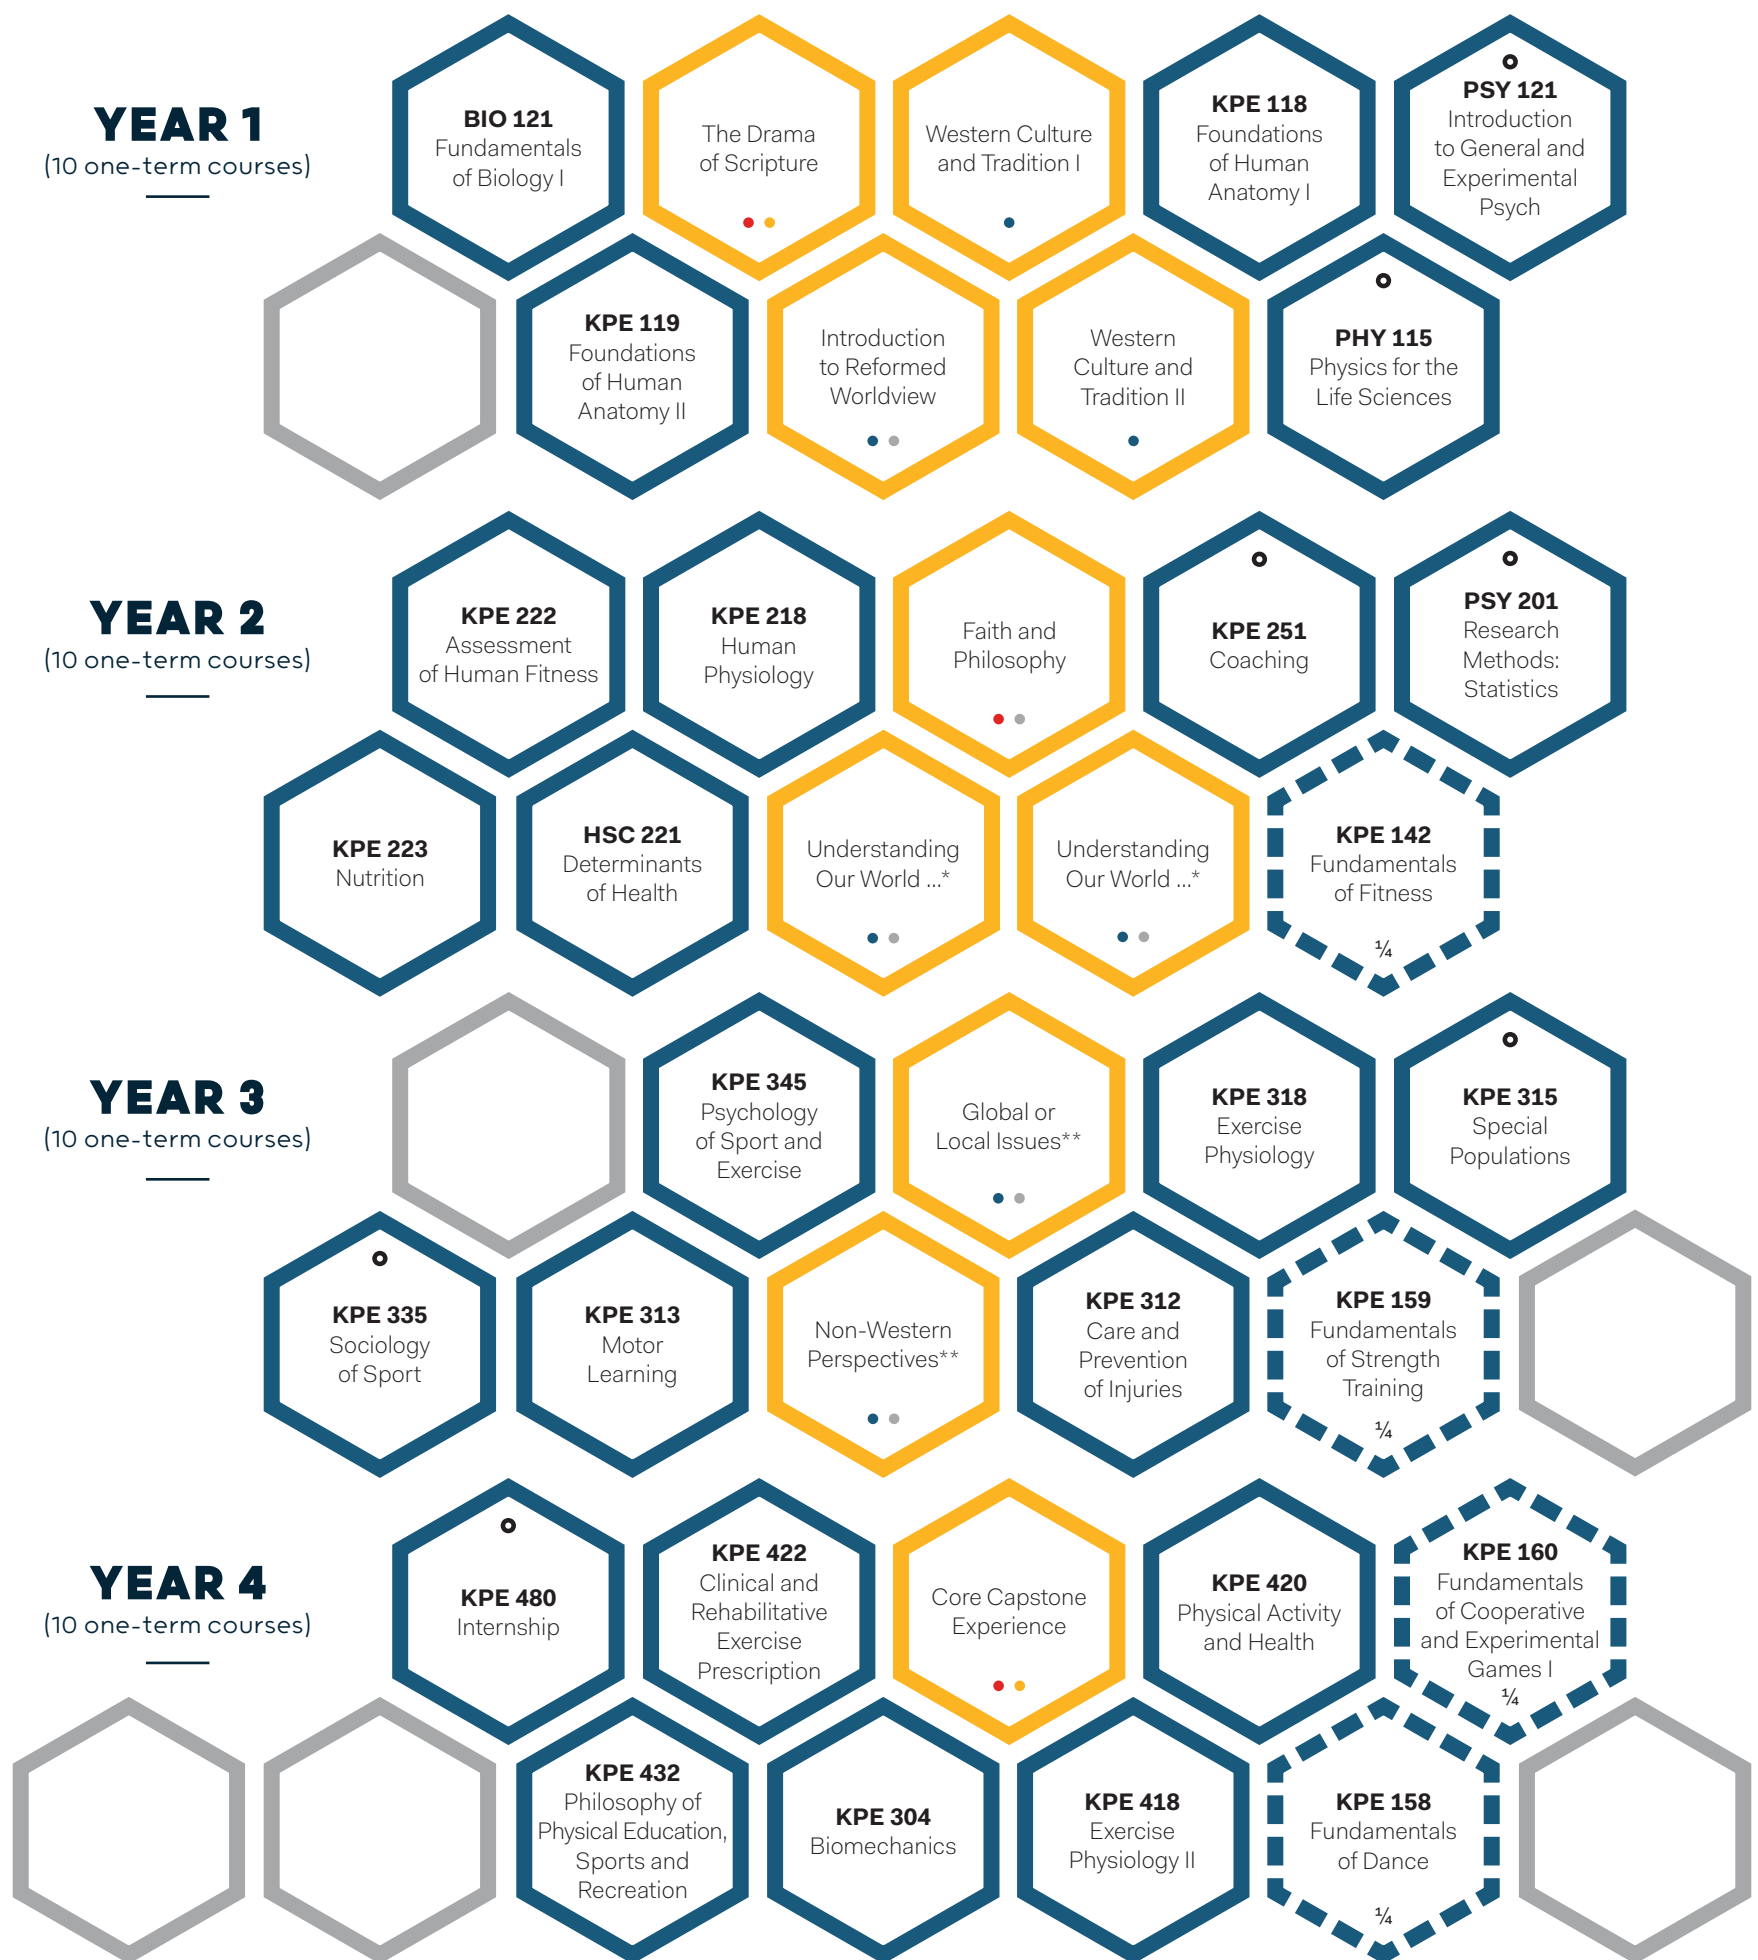

Liberal Arts & Sciences

KINESIOLOGY DEGREE MAP

B.KIN, GENERAL

Read all course descriptions at redeemer.ca/kinesiology

● = elective within major

- DISCOVER YOUR WORLD
- FIND YOUR CALLING
- DEEPEN YOUR FAITH
- TRANSFORM YOUR MIND
- CORE COURSES
- MAJOR COURSES
- MINOR/ELECTIVE COURSES
- UNDER 1 CREDIT

*Understanding our World through the Sciences, Social Sciences, or Arts. Choose two of three courses outside your major. These courses can be taken in year 2 or 3.

**Choose from a list of possible course options or off-campus study opportunities. These courses can be taken in year 3 or 4.

Note: Some core courses can be taken in year 2 or 3, or years 3 or 4. Students will chart their own path of study at Redeemer. Course offerings and availability change from year to year and are subject to change. This chart is meant to be used as an example.