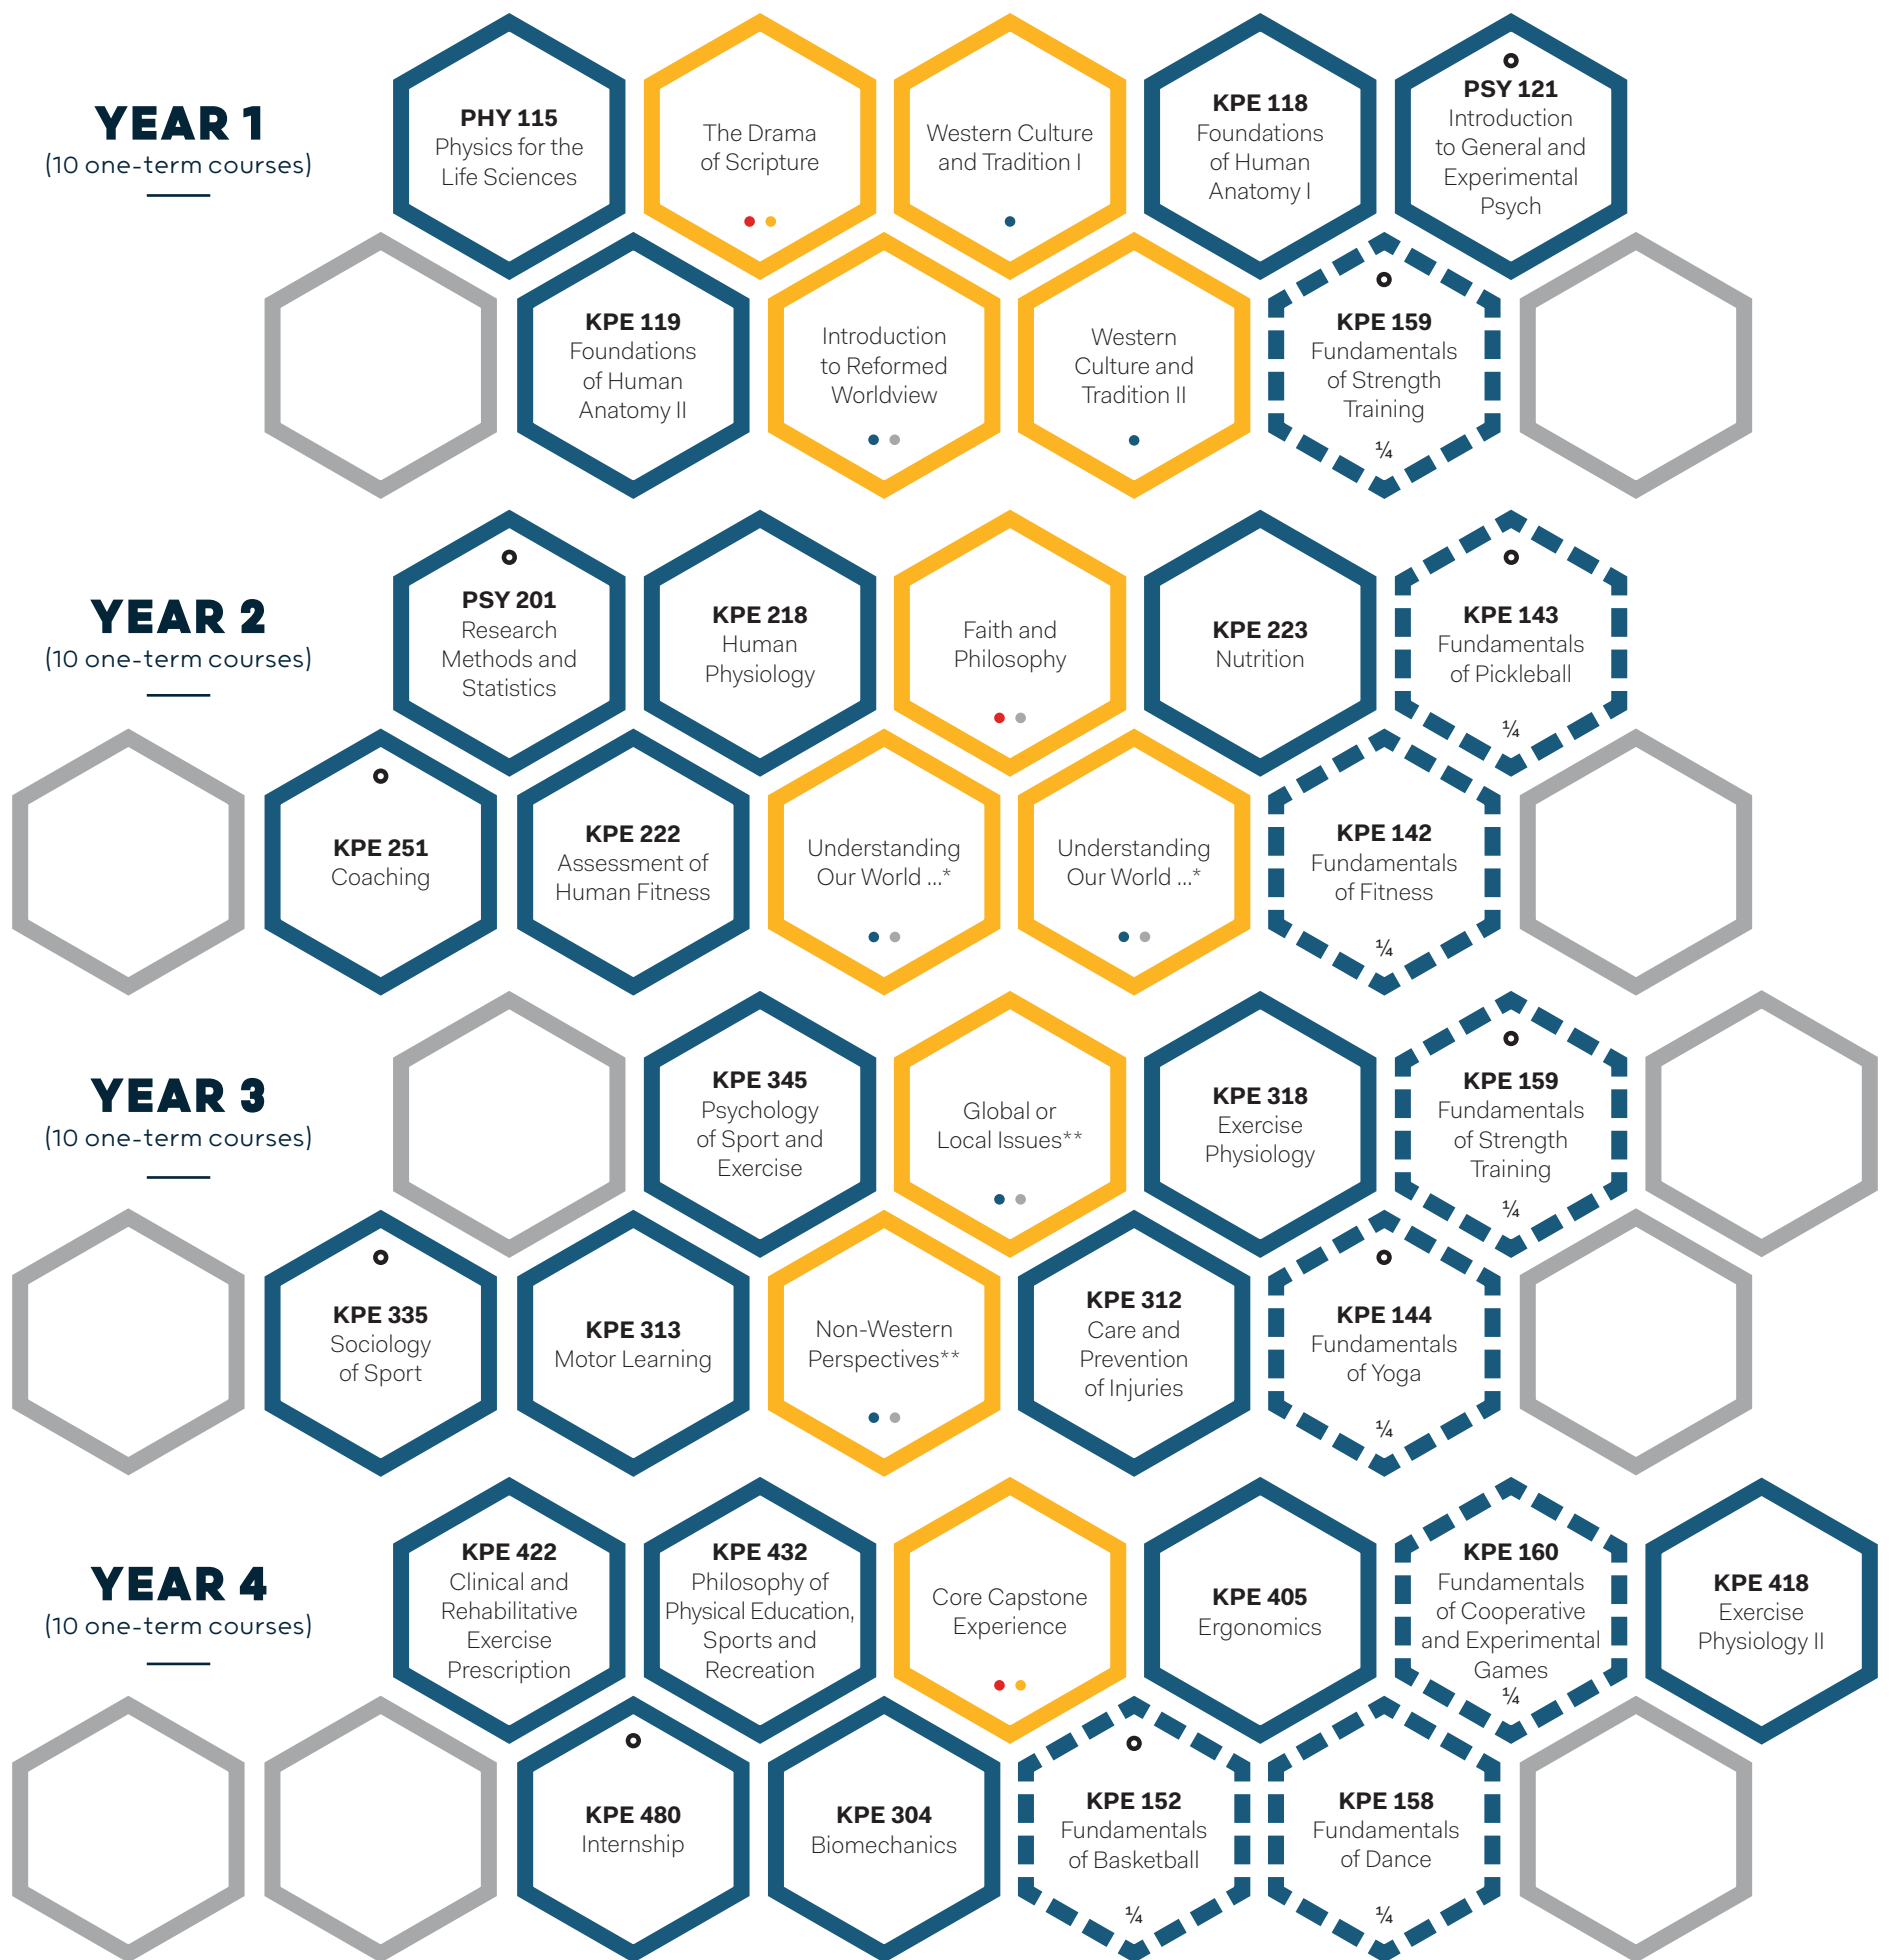

Liberal Arts & Sciences

KINESIOLOGY DEGREE MAP

BA, HONOURS

Read all course descriptions at redeemer.ca/kinesiology

● = elective within major

- DISCOVER YOUR WORLD
- FIND YOUR CALLING
- DEEPEN YOUR FAITH
- TRANSFORM YOUR MIND
- CORE COURSES
- MAJOR COURSES
- MINOR/ELECTIVE COURSES
- UNDER 1 CREDIT

*Understanding our World through the Sciences, Social Sciences, or Arts. Choose two of three courses outside your major. These courses can be taken in year 2 or 3.

**Choose from a list of possible course options or off-campus study opportunities. These courses can be taken in year 3 or 4.

Note: Some core courses can be taken in year 2 or 3, or years 3 or 4. Students will chart their own path of study at Redeemer. Course offerings and availability change from year to year and are subject to change. This chart is meant to be used as an example.