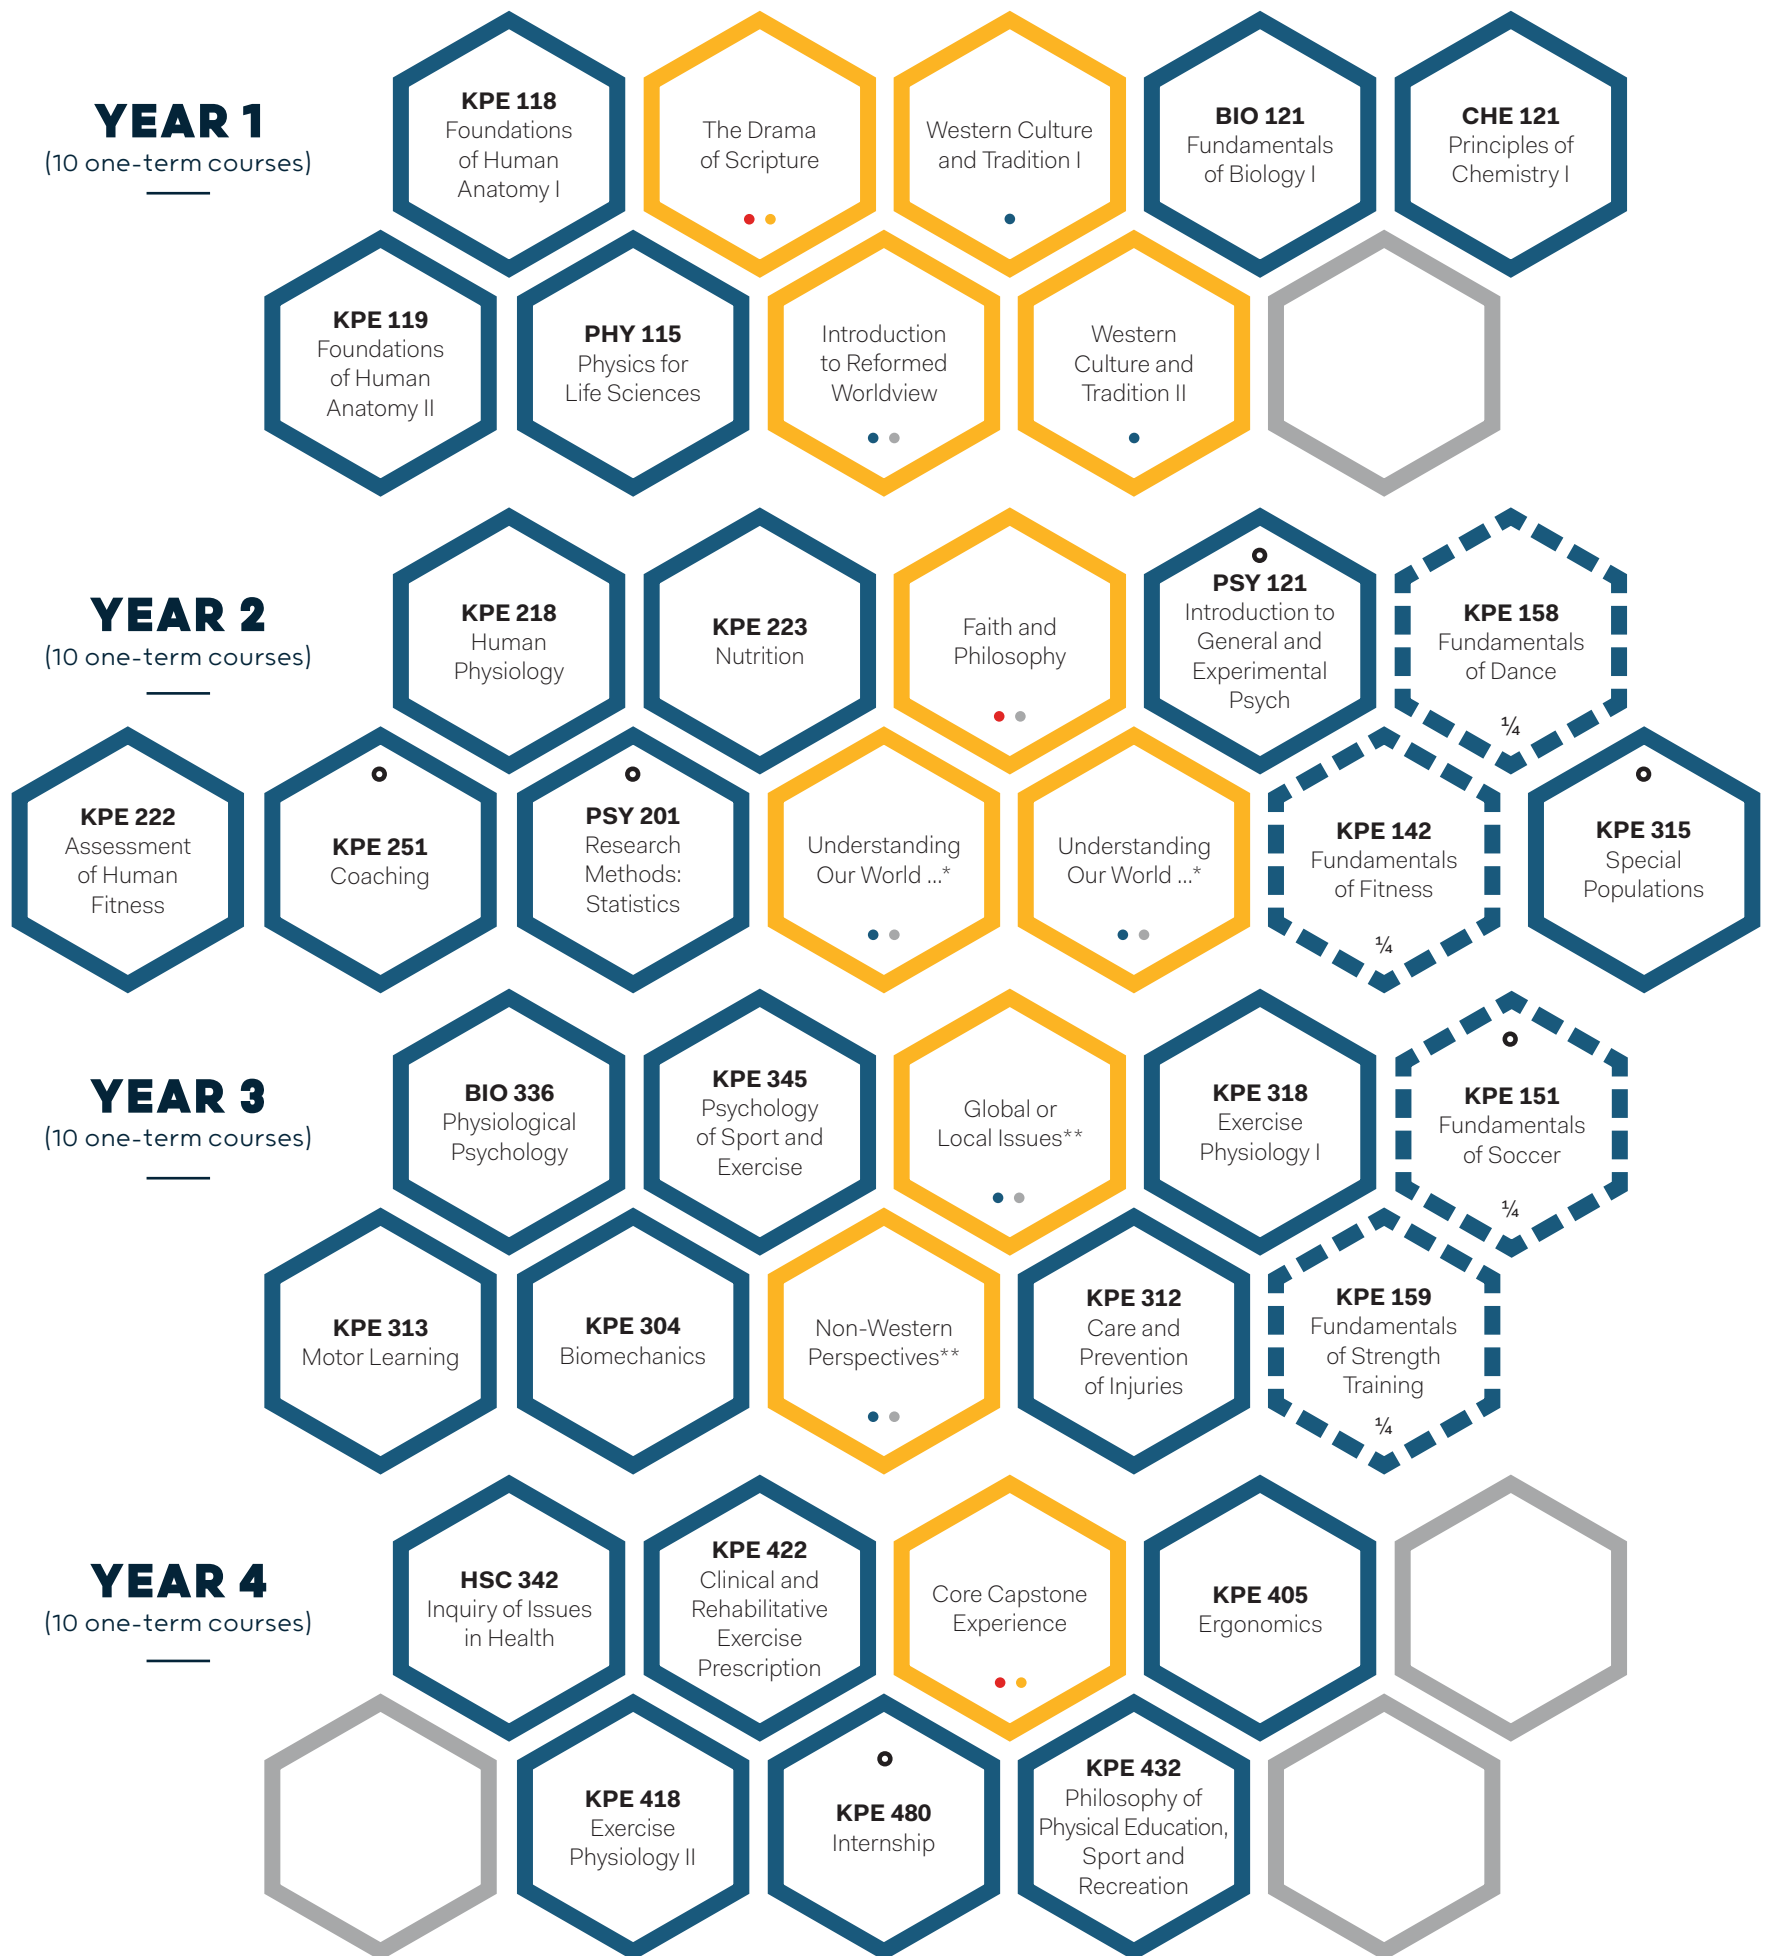

Liberal Arts & Sciences

KINESIOLOGY DEGREE MAP

B.SC, HONOURS

Read all course descriptions at redeemer.ca/kinesiology

● = elective within major

- DISCOVER YOUR WORLD
- FIND YOUR CALLING
- DEEPEN YOUR FAITH
- TRANSFORM YOUR MIND
- CORE COURSES
- MAJOR COURSES
- MINOR/ELECTIVE COURSES
- UNDER 1 CREDIT

*Understanding our World through the Sciences, Social Sciences, or Arts. Choose two of three courses outside your major. These courses can be taken in year 2 or 3.

**Choose from a list of possible course options or off-campus study opportunities. These courses can be taken in year 3 or 4.

Note: Some core courses can be taken in year 2 or 3, or years 3 or 4. Students will chart their own path of study at Redeemer. Course offerings and availability change from year to year and are subject to change. This chart is meant to be used as an example.

Note: A science minor must be taken in either biology, chemistry or math