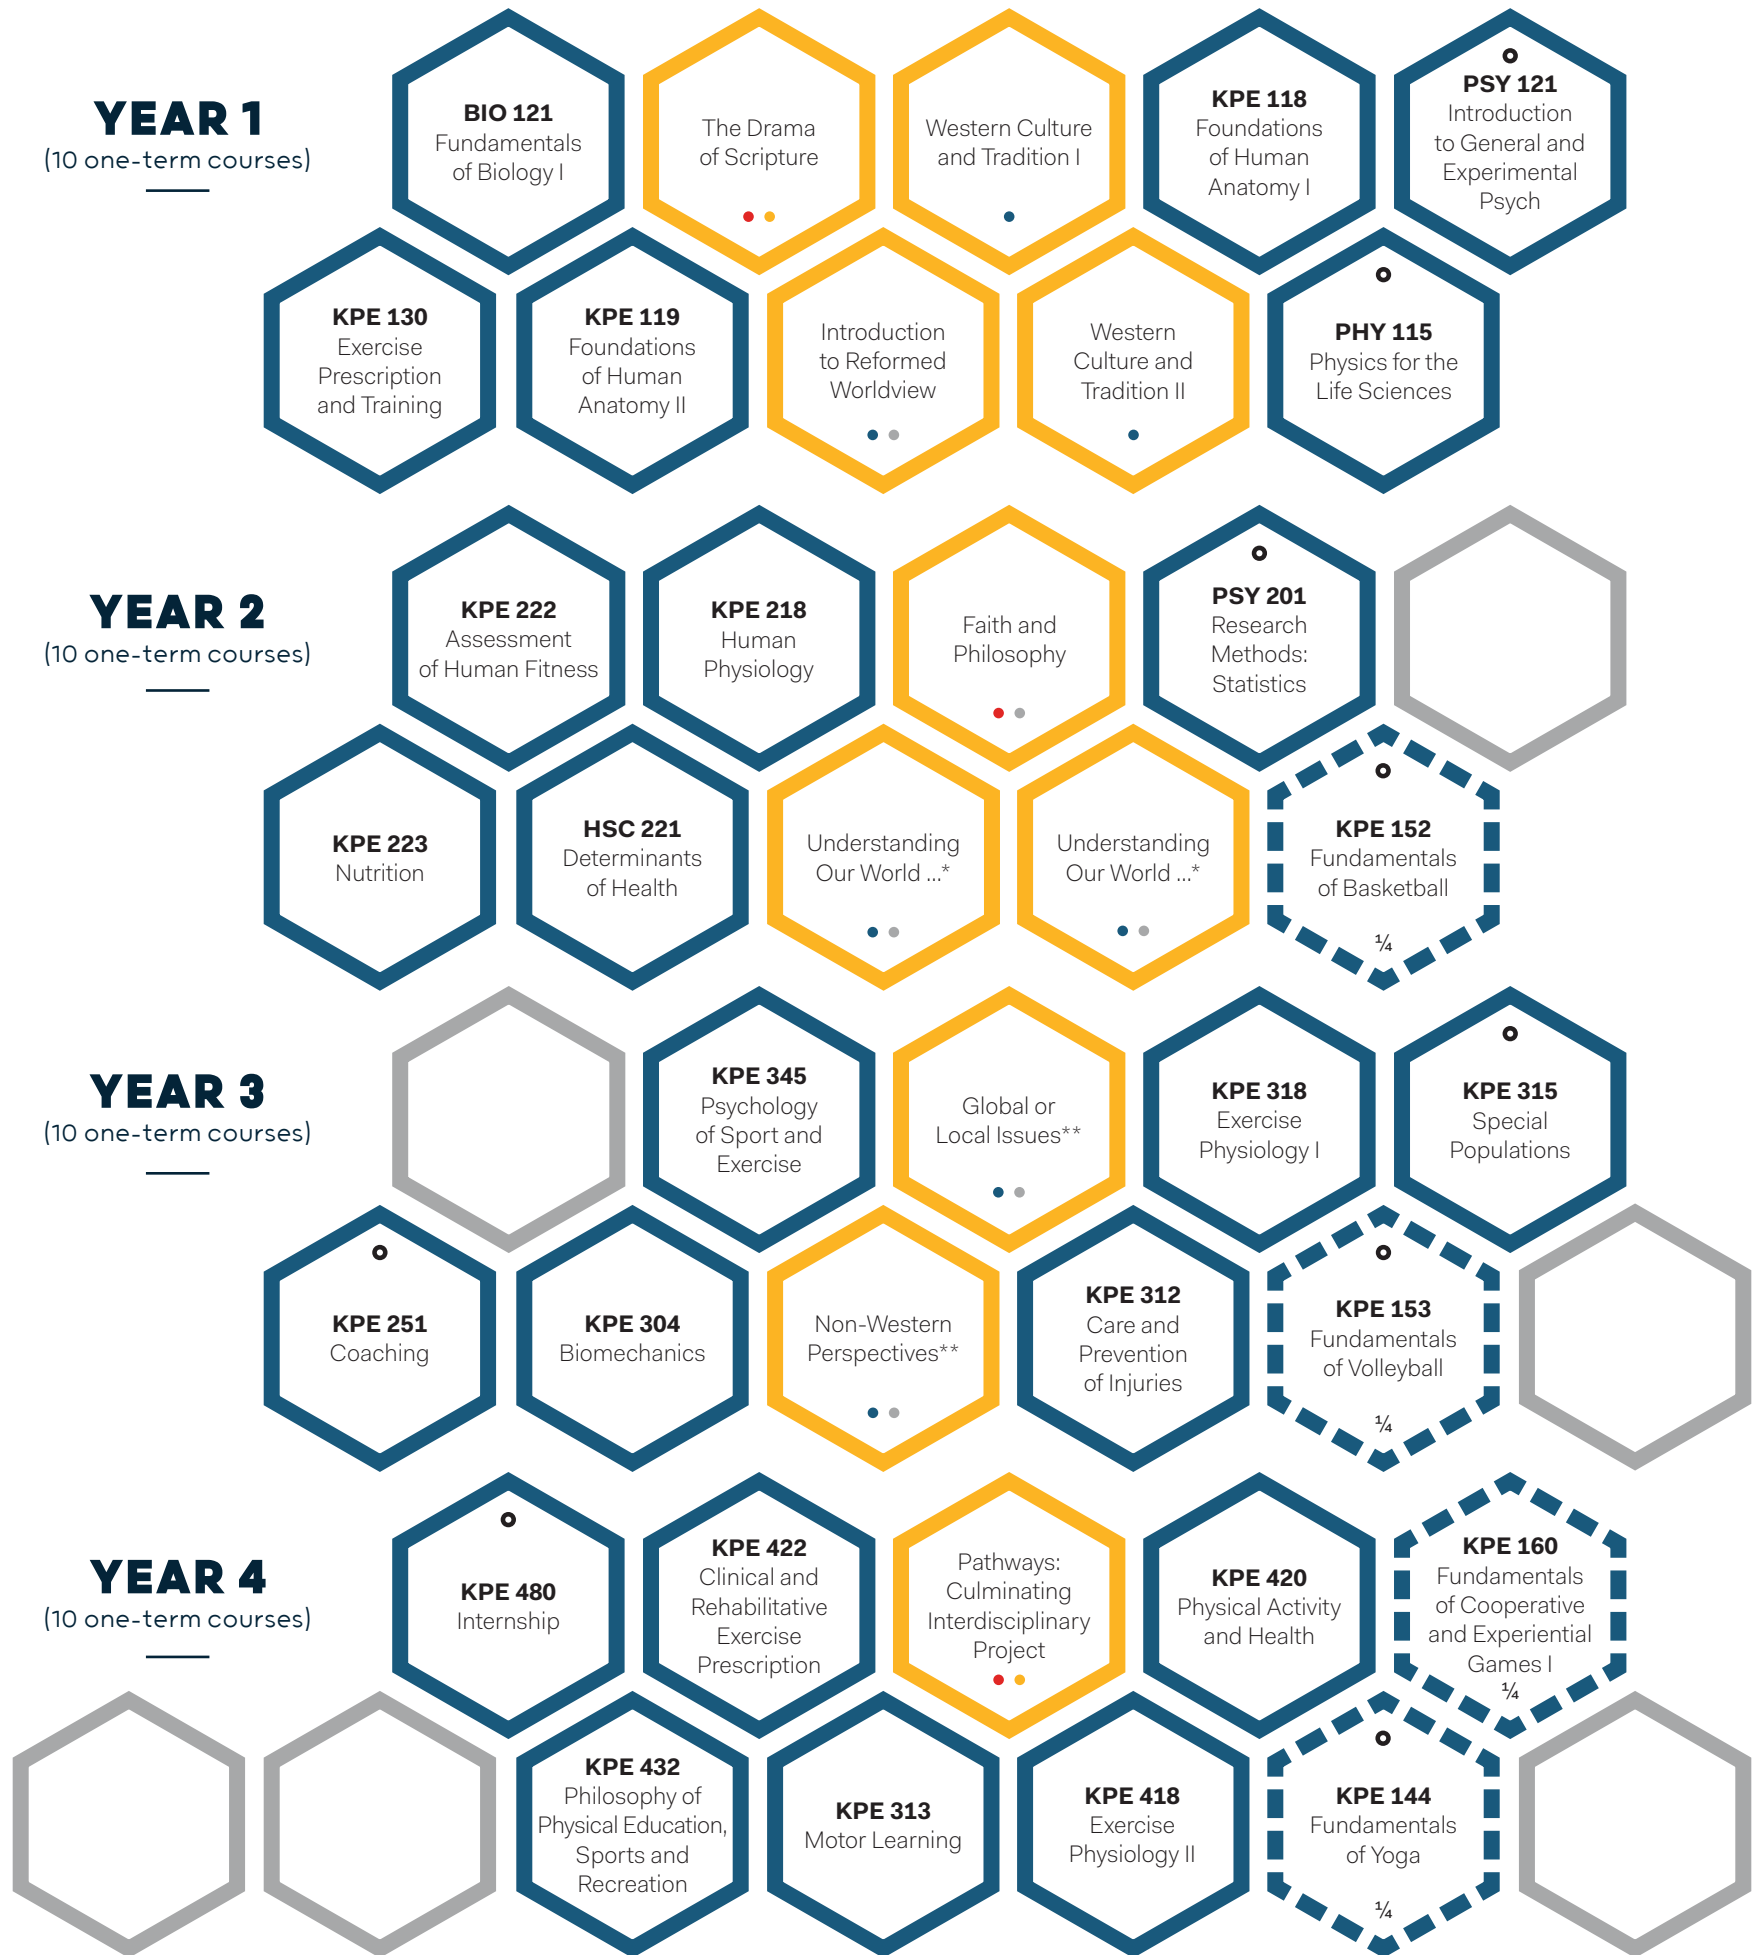

Liberal Arts & Sciences

KINESIOLOGY DEGREE MAP

B.KIN.

Read all course descriptions at redeemer.ca/kinesiology

● = elective within major

- DISCOVER YOUR WORLD
- FIND YOUR CALLING
- DEEPEN YOUR FAITH
- TRANSFORM YOUR MIND
- CORE COURSES
- MAJOR COURSES
- MINOR/ELECTIVE COURSES
- UNDER 1 CREDIT

*Understanding our World through the Sciences, Social Sciences, or Arts. Choose two of three courses outside your major. These courses can be taken in year 2 or 3.

**Choose from a list of possible course options or off-campus study opportunities. These courses can be taken in year 3 or 4.

Note: Some Core courses can be taken in year 2 or 3, or years 3 or 4. Students will chart their own path of study at Redeemer. Course offerings and availability change from year to year and are subject to change. This chart is meant to be used as an example.