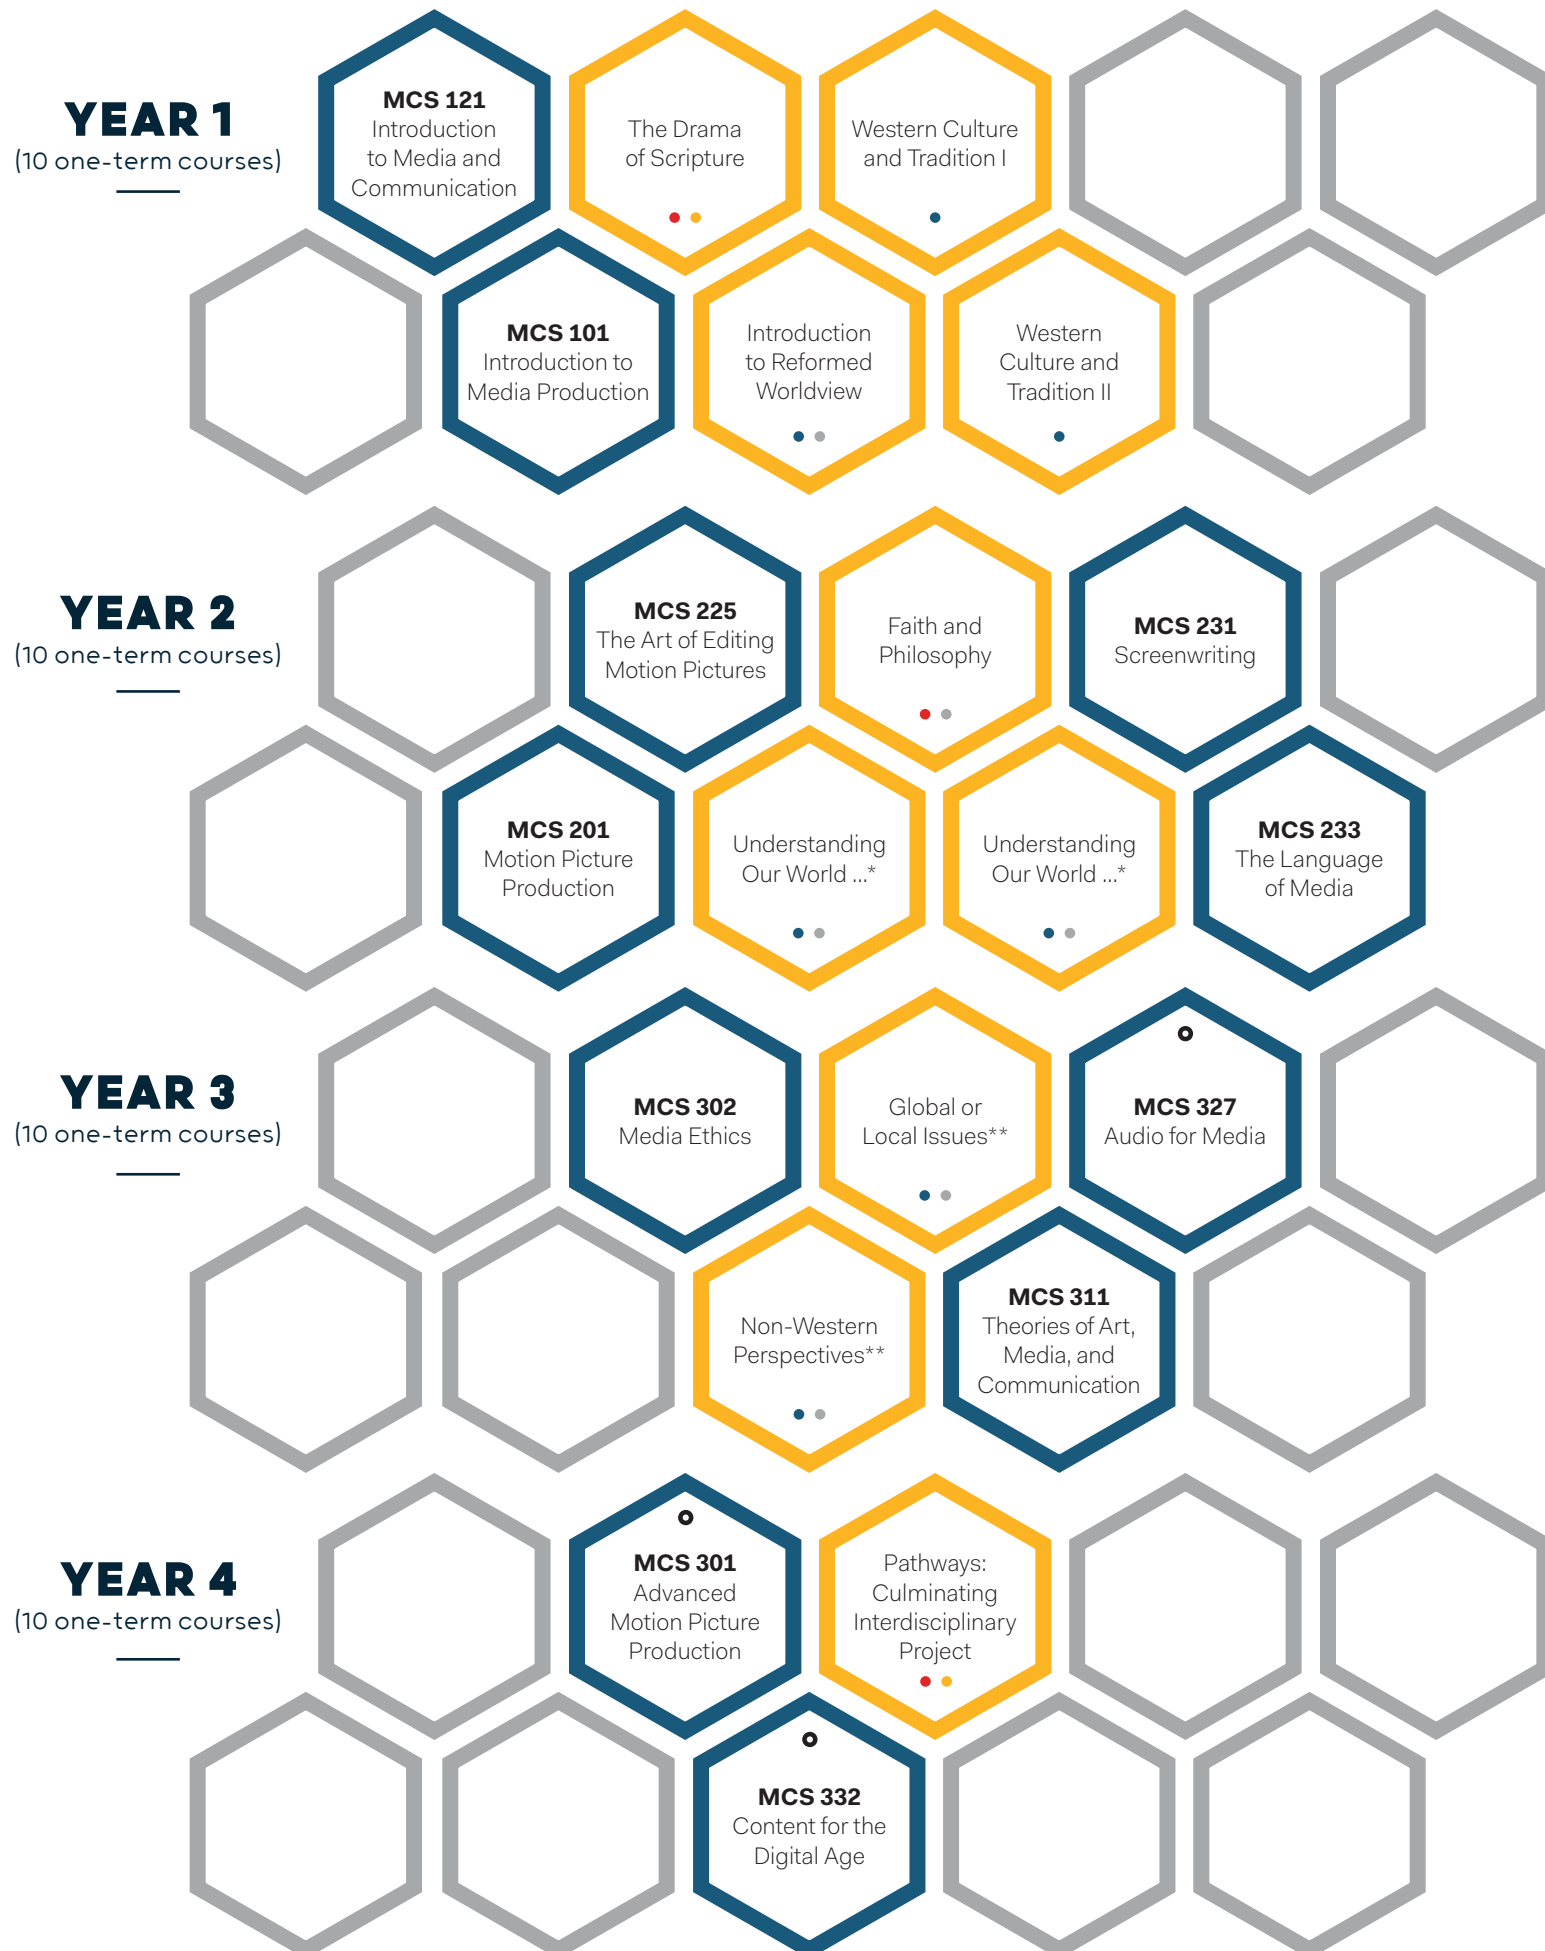

Liberal Arts & Sciences

MEDIA PRODUCTION DEGREE MAP

BA, GENERAL

Read all course descriptions at redeemer.ca/media-production

● = elective within major

- DISCOVER YOUR WORLD
- FIND YOUR CALLING
- DEEPEN YOUR FAITH
- TRANSFORM YOUR MIND
- CORE COURSES
- MAJOR COURSES
- MINOR/ELECTIVE COURSES

*Understanding our World through the Sciences, Social Sciences, or Arts. Choose two of three courses outside your major. These courses can be taken in year 2 or 3.

**Choose from a list of possible course options or off-campus study opportunities. These courses can be taken in year 3 or 4.

Note: Some Core courses can be taken in year 2 or 3, or years 3 or 4. Students will chart their own path of study at Redeemer. Course offerings and availability change from year to year and are subject to change. This chart is meant to be used as an example.