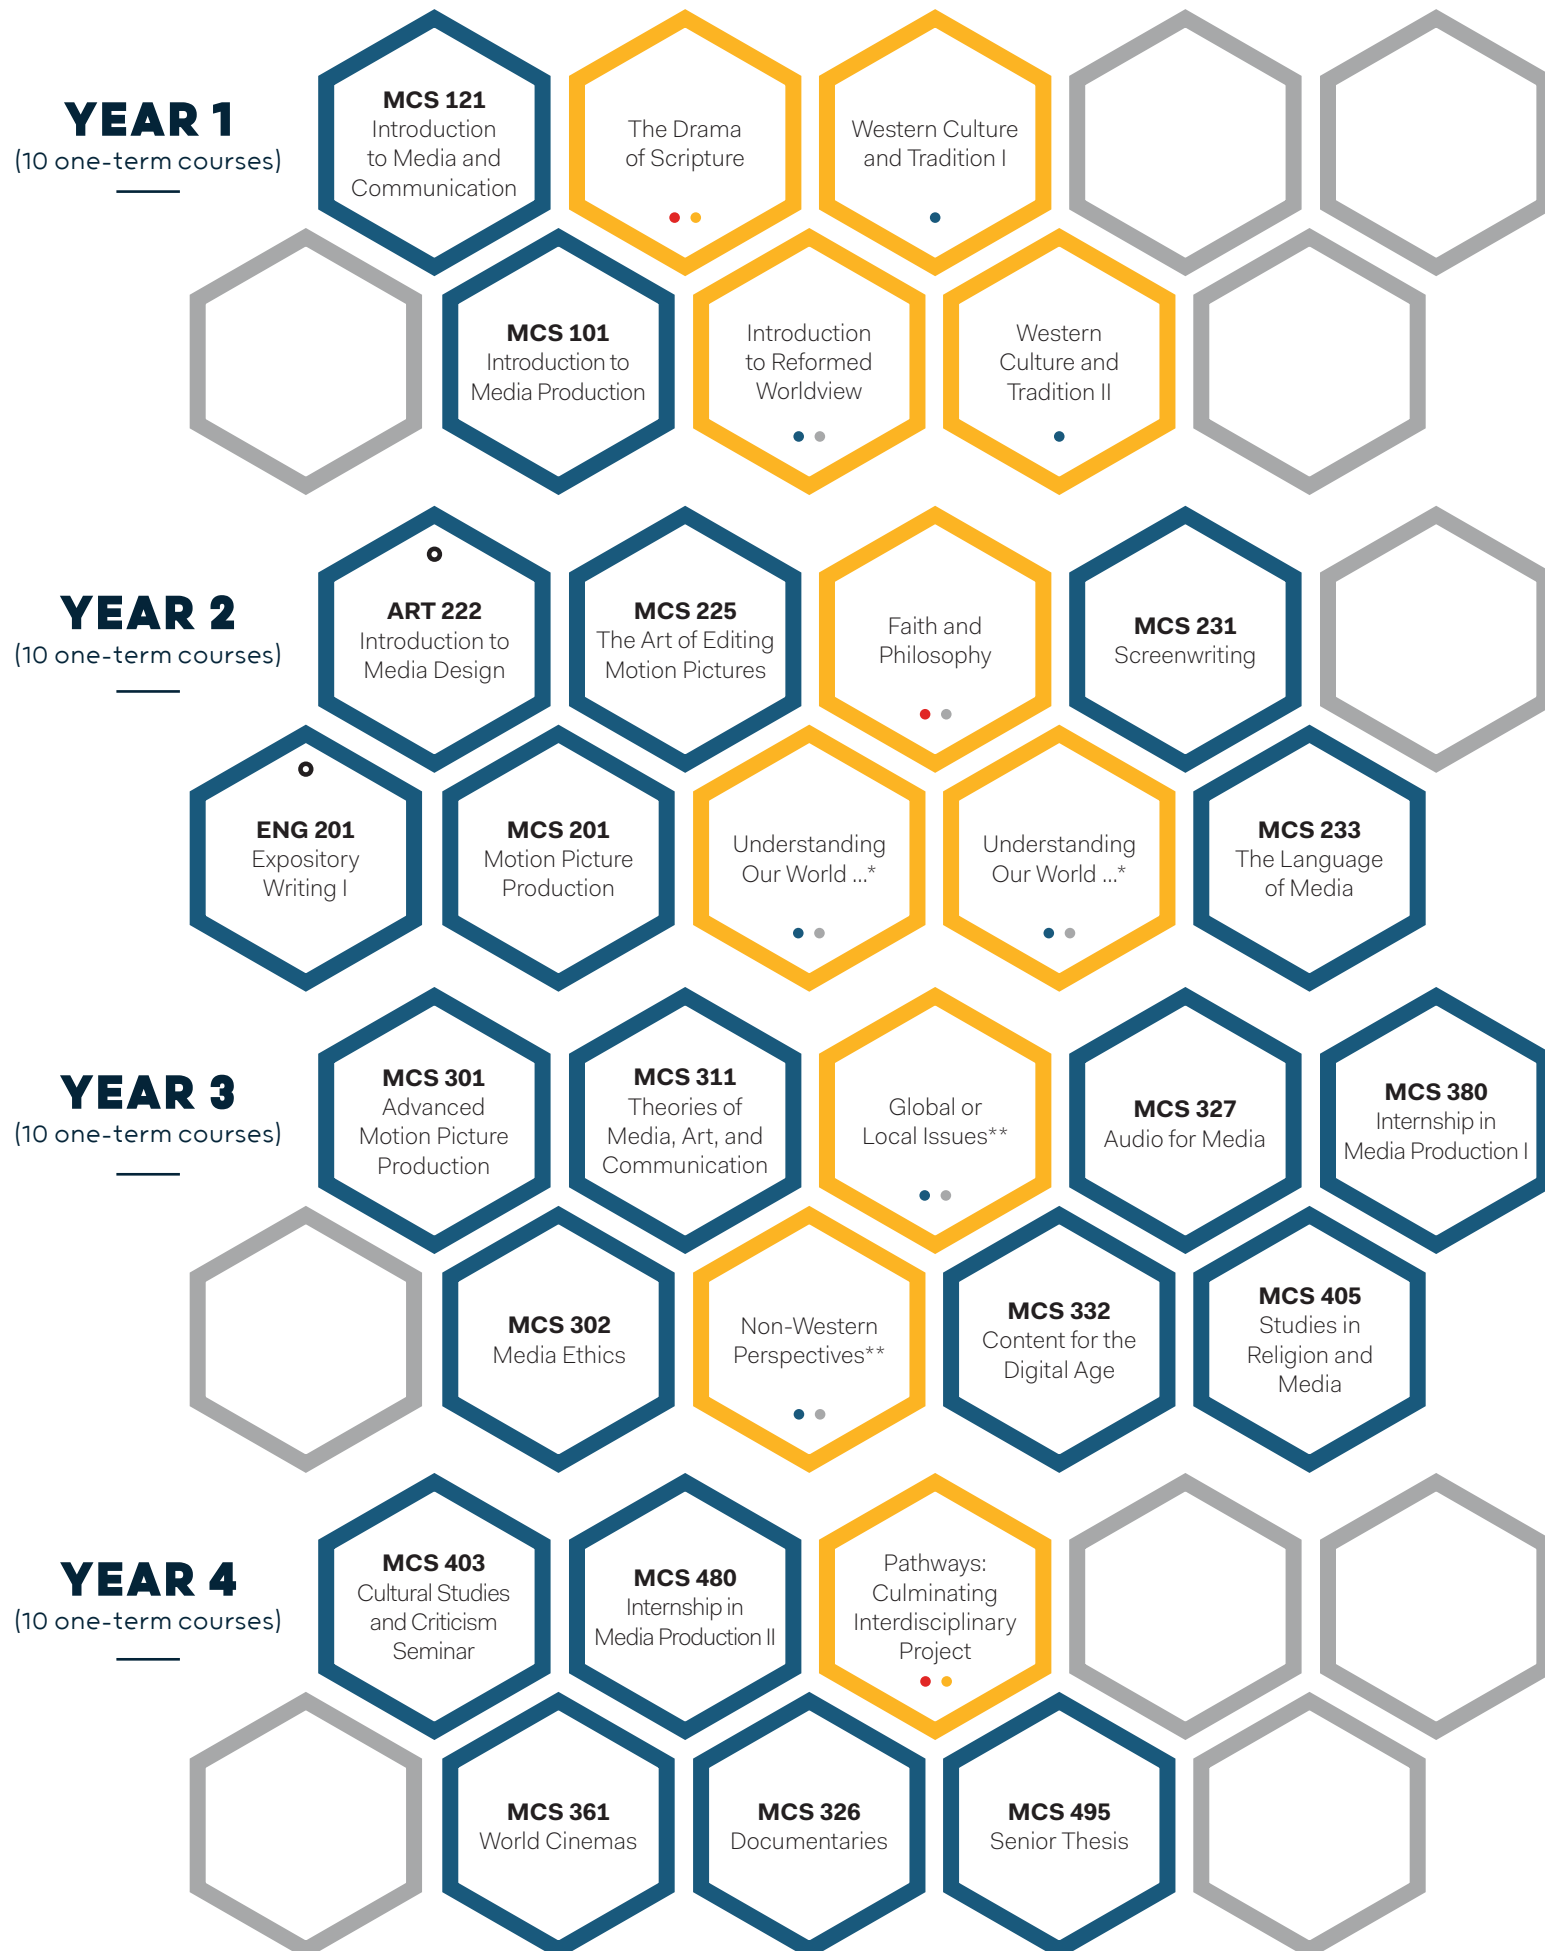

Liberal Arts & Sciences

MEDIA PRODUCTION DEGREE MAP

B.COMS, MEDIA PRODUCTION CONCENTRATION

Read all course descriptions at redeemer.ca/media-production

● = elective within major

- DISCOVER YOUR WORLD
- FIND YOUR CALLING
- DEEPEN YOUR FAITH
- TRANSFORM YOUR MIND
- CORE COURSES
- MAJOR COURSES
- MINOR/ELECTIVE COURSES

*Understanding our World through the Sciences, Social Sciences, or Arts. Choose two of three courses outside your major. These courses can be taken in year 2 or 3.

**Choose from a list of possible course options or off-campus study opportunities. These courses can be taken in year 3 or 4.

Note: Some core courses can be taken in year 2 or 3, or years 3 or 4. Students will chart their own path of study at Redeemer. Course offerings and availability change from year to year and are subject to change. This chart is meant to be used as an example.