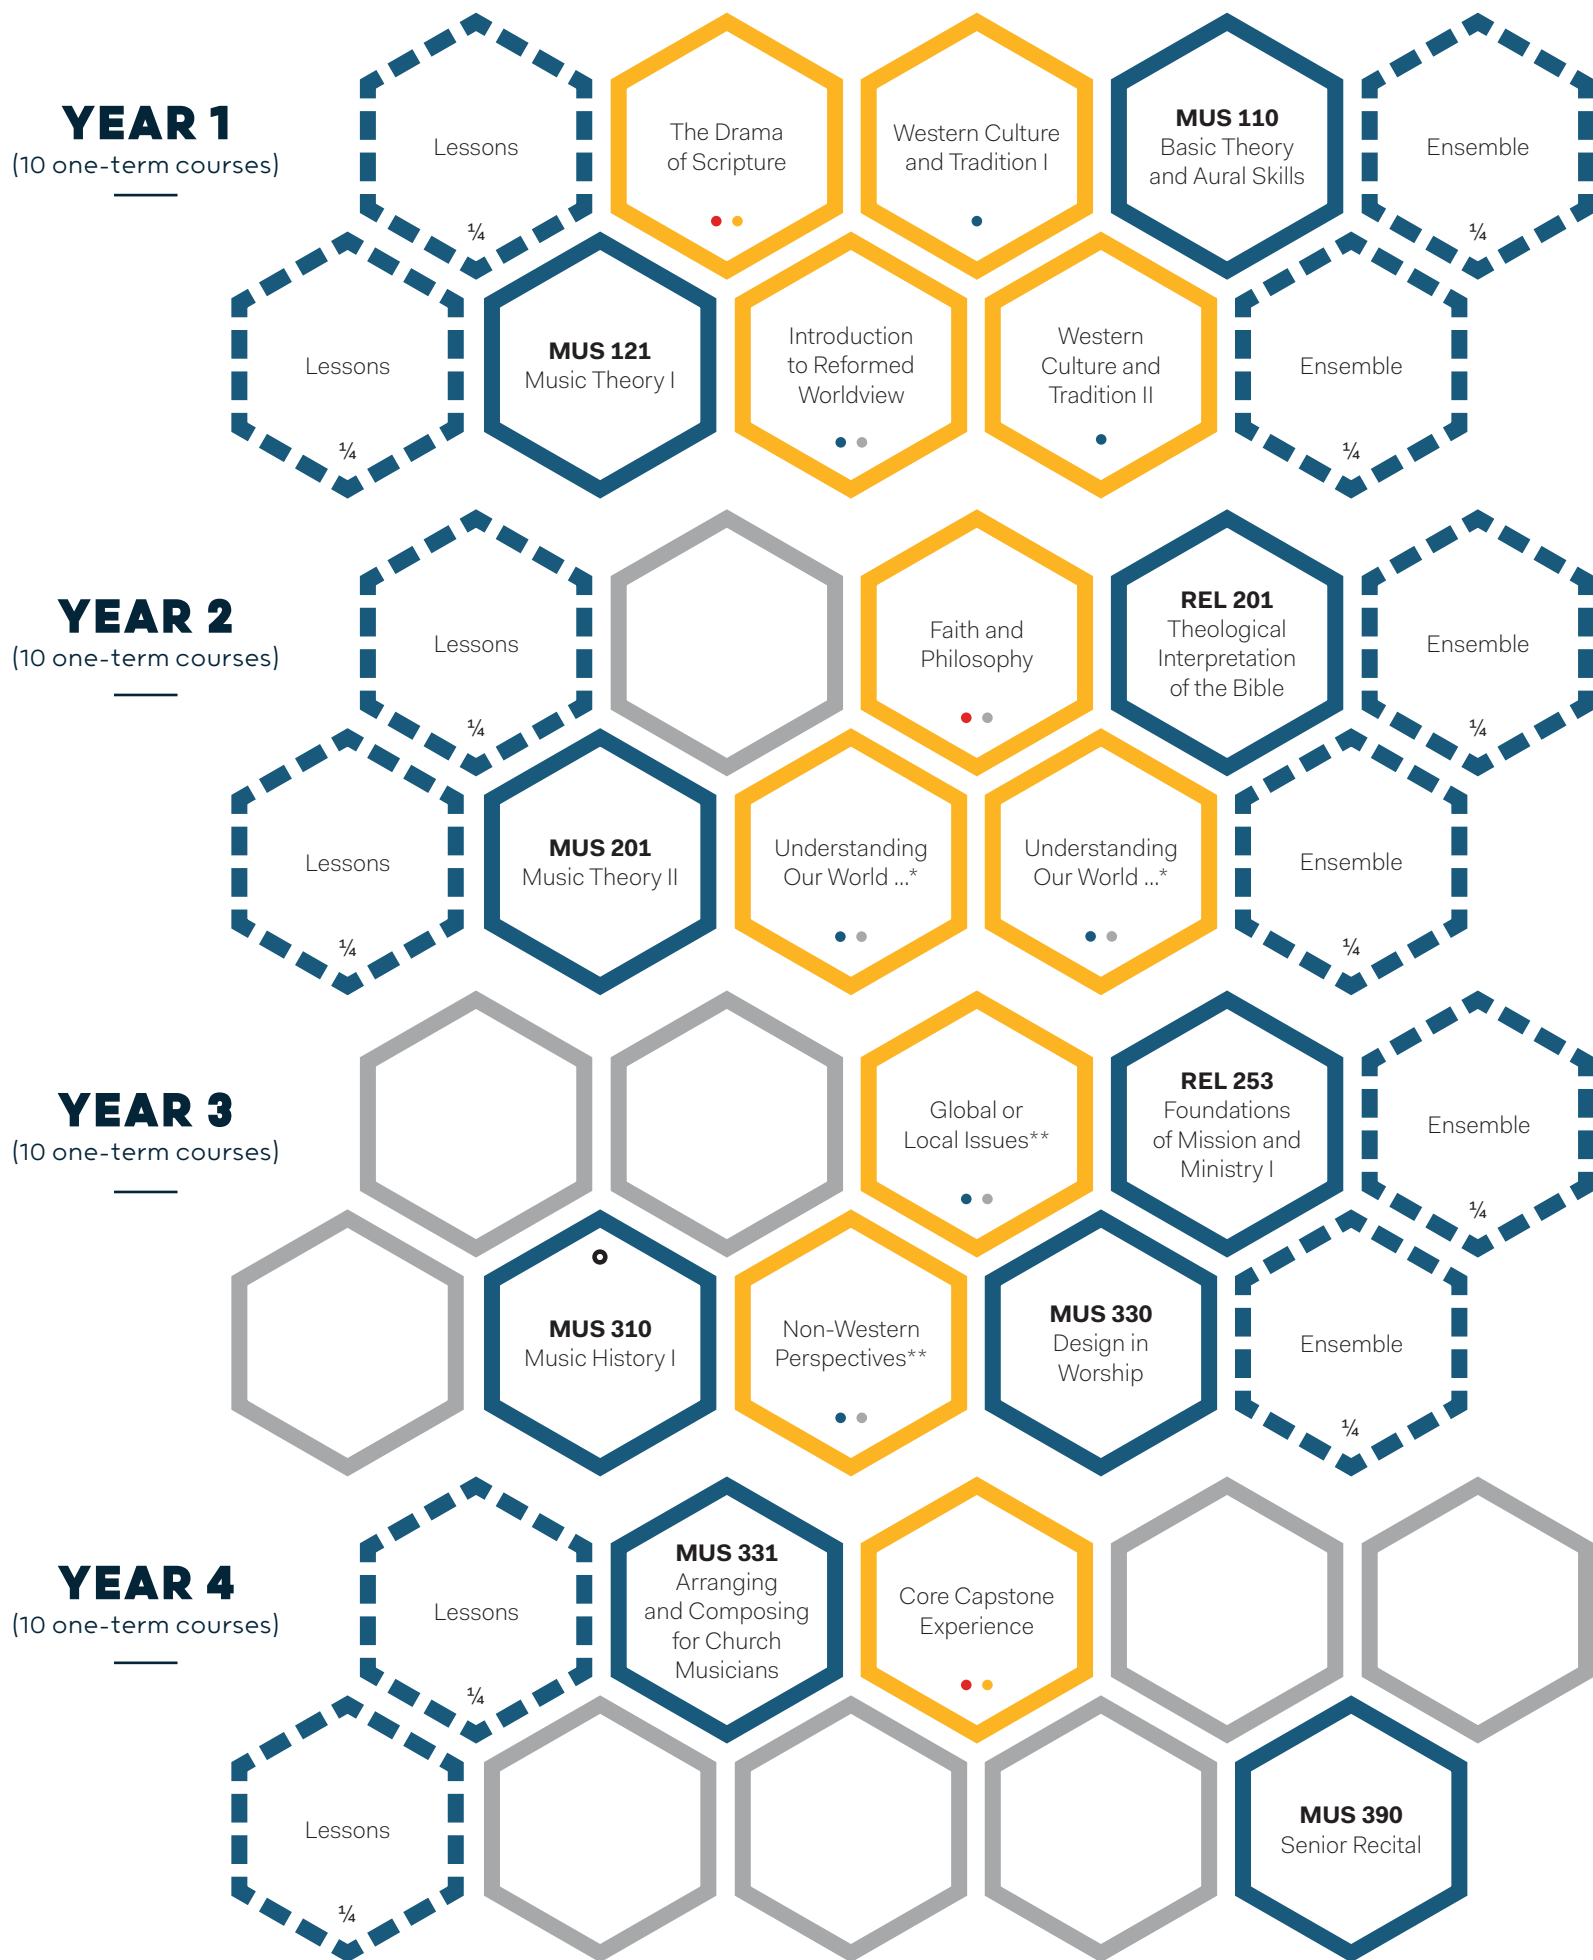

Liberal Arts & Sciences

MUSIC IN WORSHIP

DEGREE MAP

BA, GENERAL

Read all course descriptions at redeemer.ca/music-in-worship

● = elective within major

- DISCOVER YOUR WORLD
- FIND YOUR CALLING
- DEEPEN YOUR FAITH
- TRANSFORM YOUR MIND
- CORE COURSES
- MAJOR COURSES
- MINOR/ELECTIVE COURSES
- UNDER 1 CREDIT

*Understanding our World through the Sciences, Social Sciences, or Arts. Choose two of three courses outside your major. These courses can be taken in year 2 or 3.

**Choose from a list of possible course options or off-campus study opportunities. These courses can be taken in year 3 or 4.

Note: Some core courses can be taken in year 2 or 3, or years 3 or 4. Students will chart their own path of study at Redeemer. Course offerings and availability change from year to year and are subject to change. This chart is meant to be used as an example.