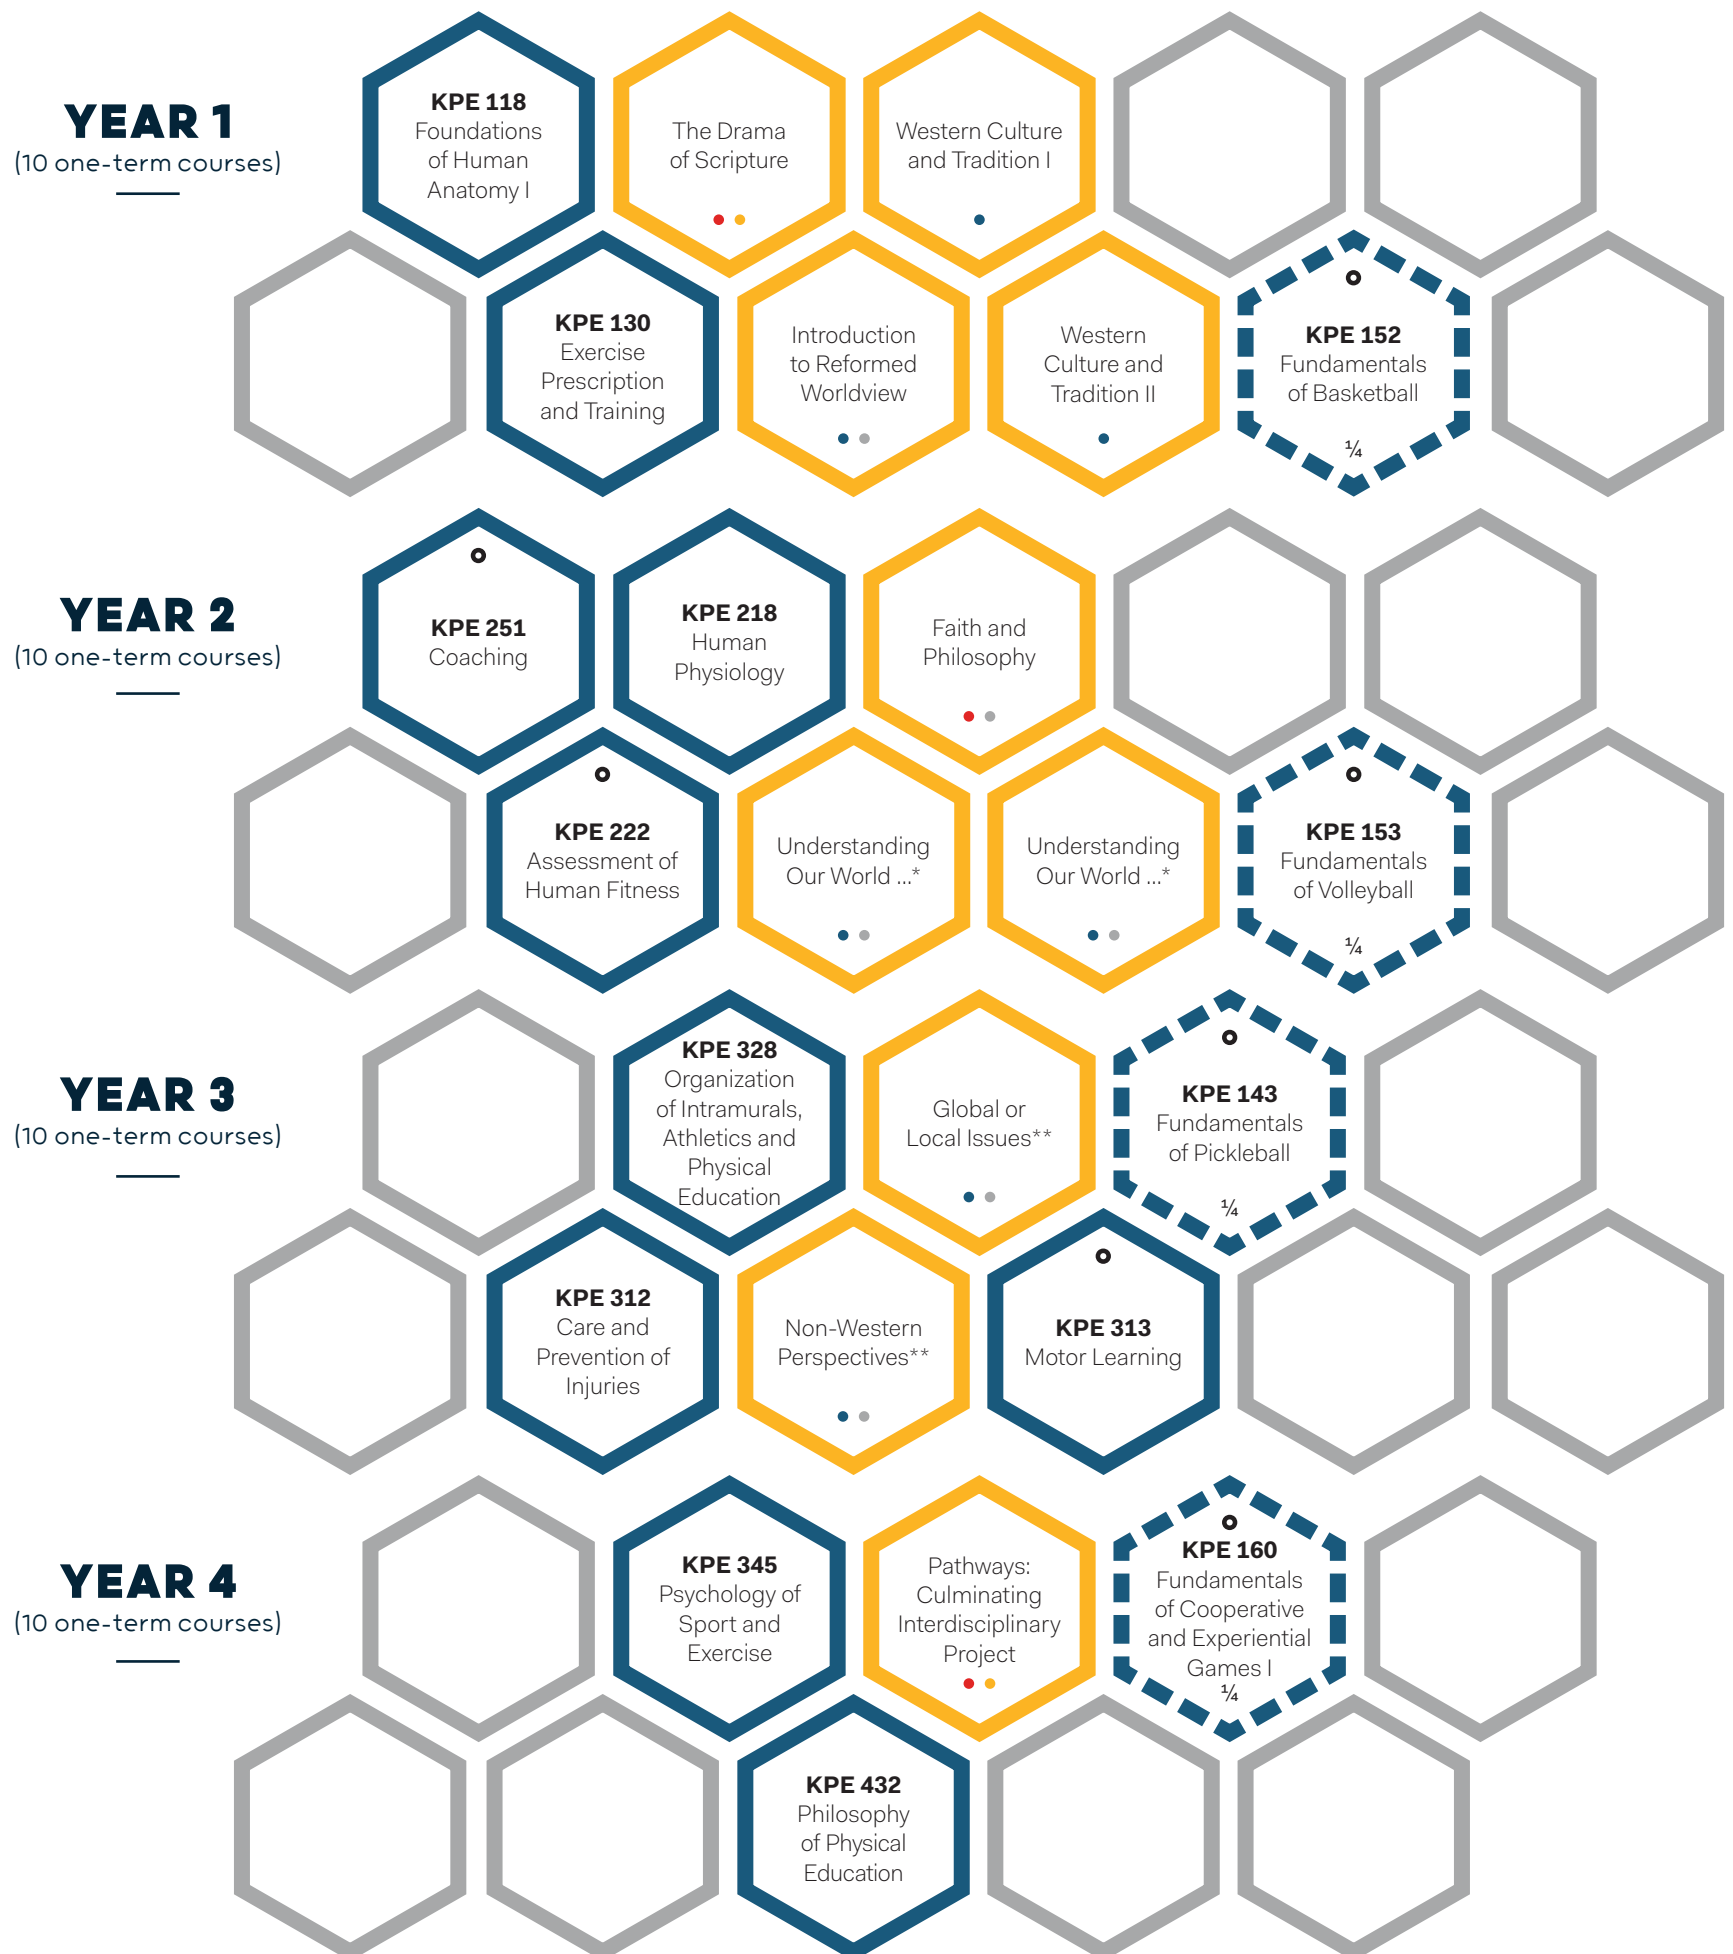

Liberal Arts & Sciences

PHYSICAL EDUCATION DEGREE MAP

BA, GENERAL

Read all course descriptions at redeemer.ca/physical-education

● = elective within major

- DISCOVER YOUR WORLD
- FIND YOUR CALLING
- DEEPEN YOUR FAITH
- TRANSFORM YOUR MIND
- CORE COURSES
- MAJOR COURSES
- MINOR/ELECTIVE COURSES
- UNDER 1 CREDIT

*Understanding our World through the Sciences, Social Sciences, or Arts. Choose two of three courses outside your major. These courses can be taken in year 2 or 3.

**Choose from a list of possible course options or off-campus study opportunities. These courses can be taken in year 3 or 4.

Note: Some Core courses can be taken in year 2 or 3, or years 3 or 4. Students will chart their own path of study at Redeemer. Course offerings and availability change from year to year and are subject to change. This chart is meant to be used as an example.