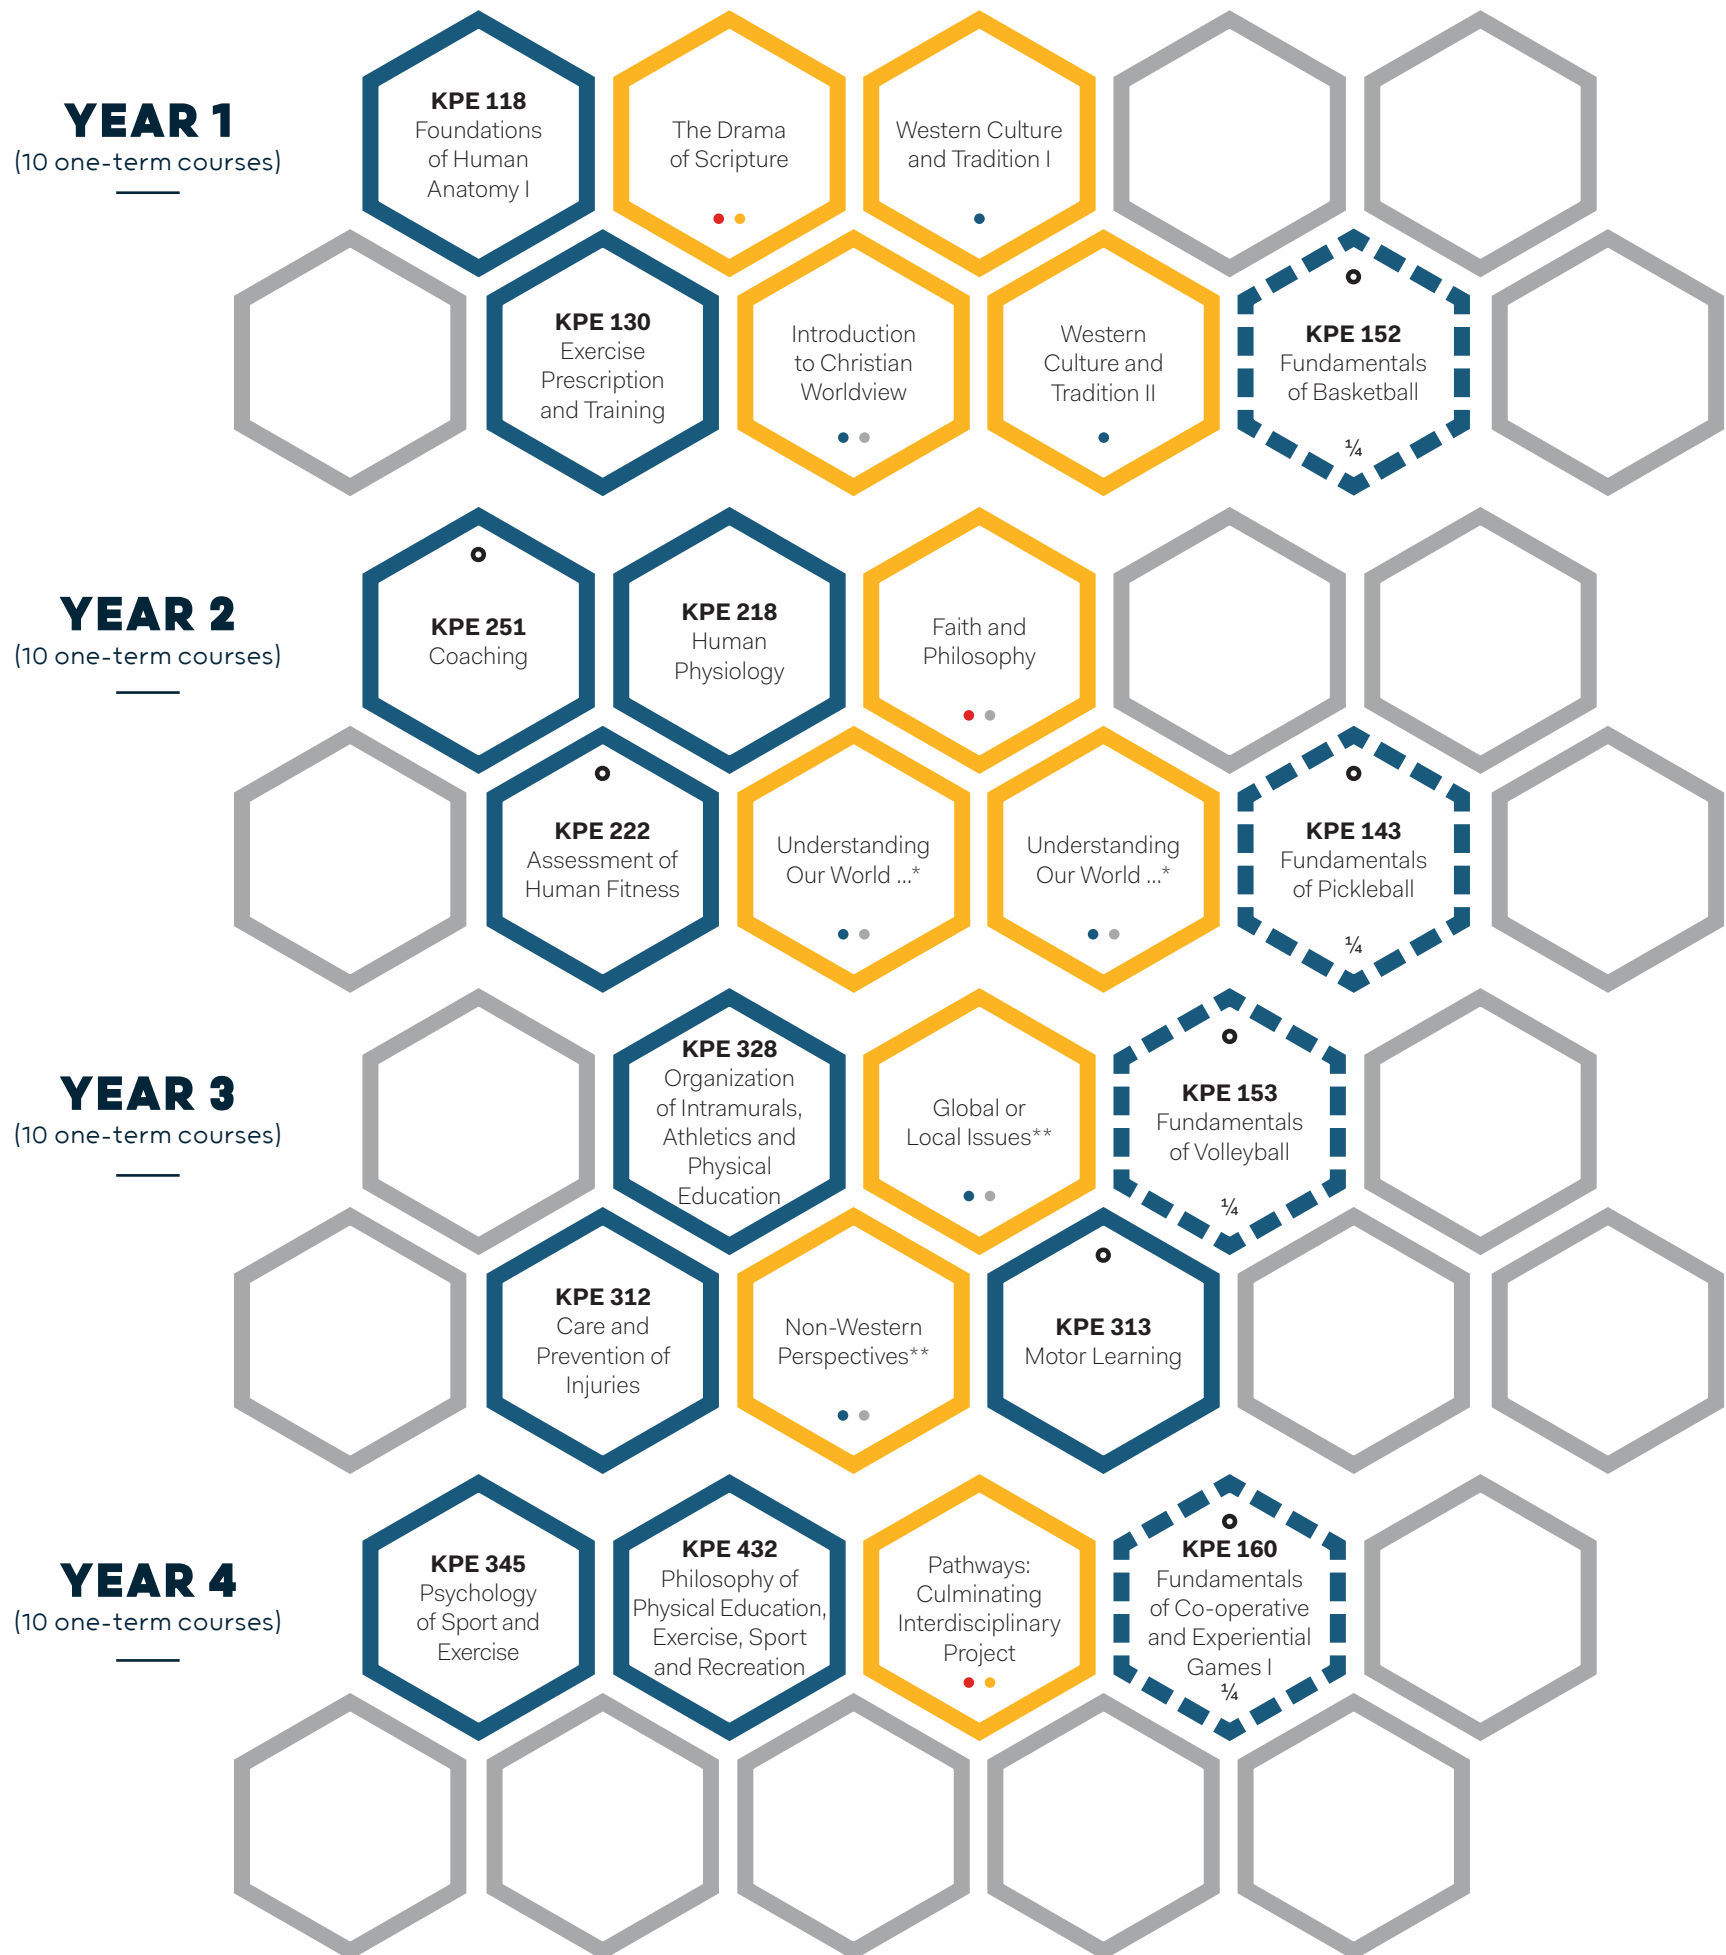

LIBERAL ARTS AND SCIENCES

PHYSICAL EDUCATION

DEGREE MAP

BA, GENERAL

Read all course descriptions at redeemer.ca/physical-education

● = elective within major

- DISCOVER YOUR WORLD
- FIND YOUR CALLING
- DEEPEN YOUR FAITH
- TRANSFORM YOUR MIND
- CORE COURSES
- MAJOR COURSES
- MINOR/ELECTIVE COURSES
- UNDER 1 CREDIT

*Understanding our World through the Sciences, Social Sciences or Arts. Choose two of three courses outside your major; courses can be taken in year two or three.

**Choose from a list of possible course options or off-campus study opportunities; courses can be taken in year three or four.

Note: Some Core courses can be taken in year two or three, or year three or four. Students will chart their own path of study at Redeemer. Course offerings and availability change from year to year and are subject to change. This chart is meant to be used as an example.