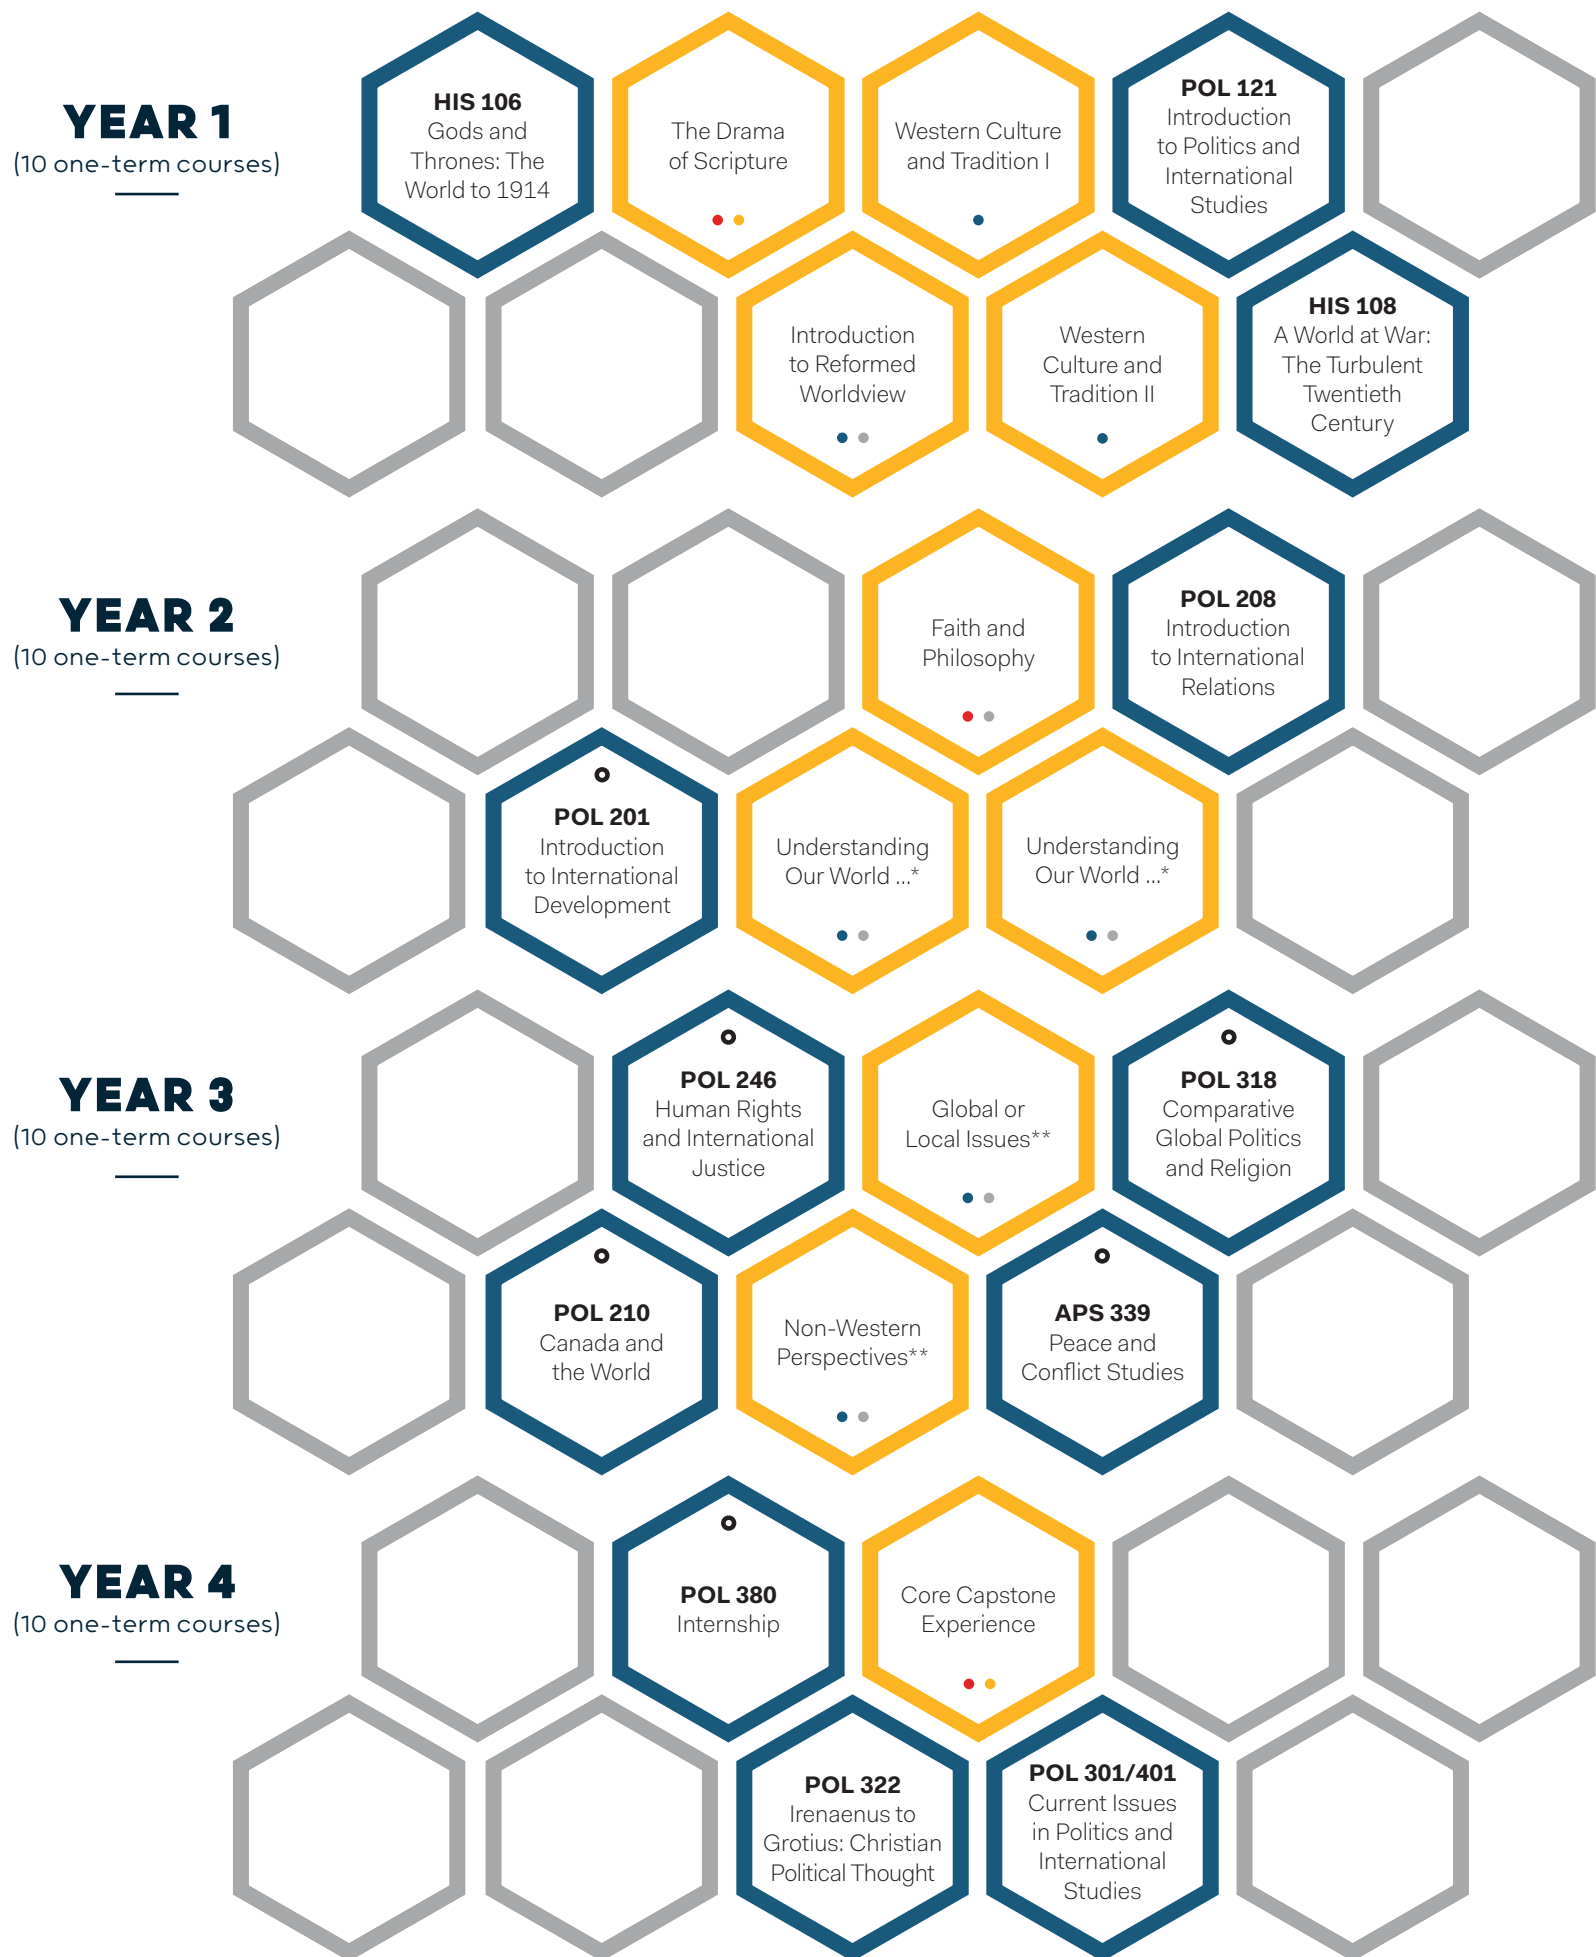

## POLITICS AND INTERNATIONAL STUDIES DEGREE MAP

### BA, GENERAL

Read all course descriptions at [redeemer.ca/international-studies](http://redeemer.ca/international-studies)

● = elective within major

- DISCOVER YOUR WORLD
- FIND YOUR CALLING
- DEEPEN YOUR FAITH
- TRANSFORM YOUR MIND
- CORE COURSES
- MAJOR COURSES
- MINOR/ELECTIVE COURSES

\*Understanding our World through the Sciences, Social Sciences, or Arts. Choose two of three courses outside your major. These courses can be taken in year 2 or 3.

\*\*Choose from a list of possible course options or off-campus study opportunities. These courses can be taken in year 3 or 4.

Note: Some core courses can be taken in year 2 or 3, or years 3 or 4. Students will chart their own path of study at Redeemer. Course offerings and availability change from year to year and are subject to change. This chart is meant to be used as an example.