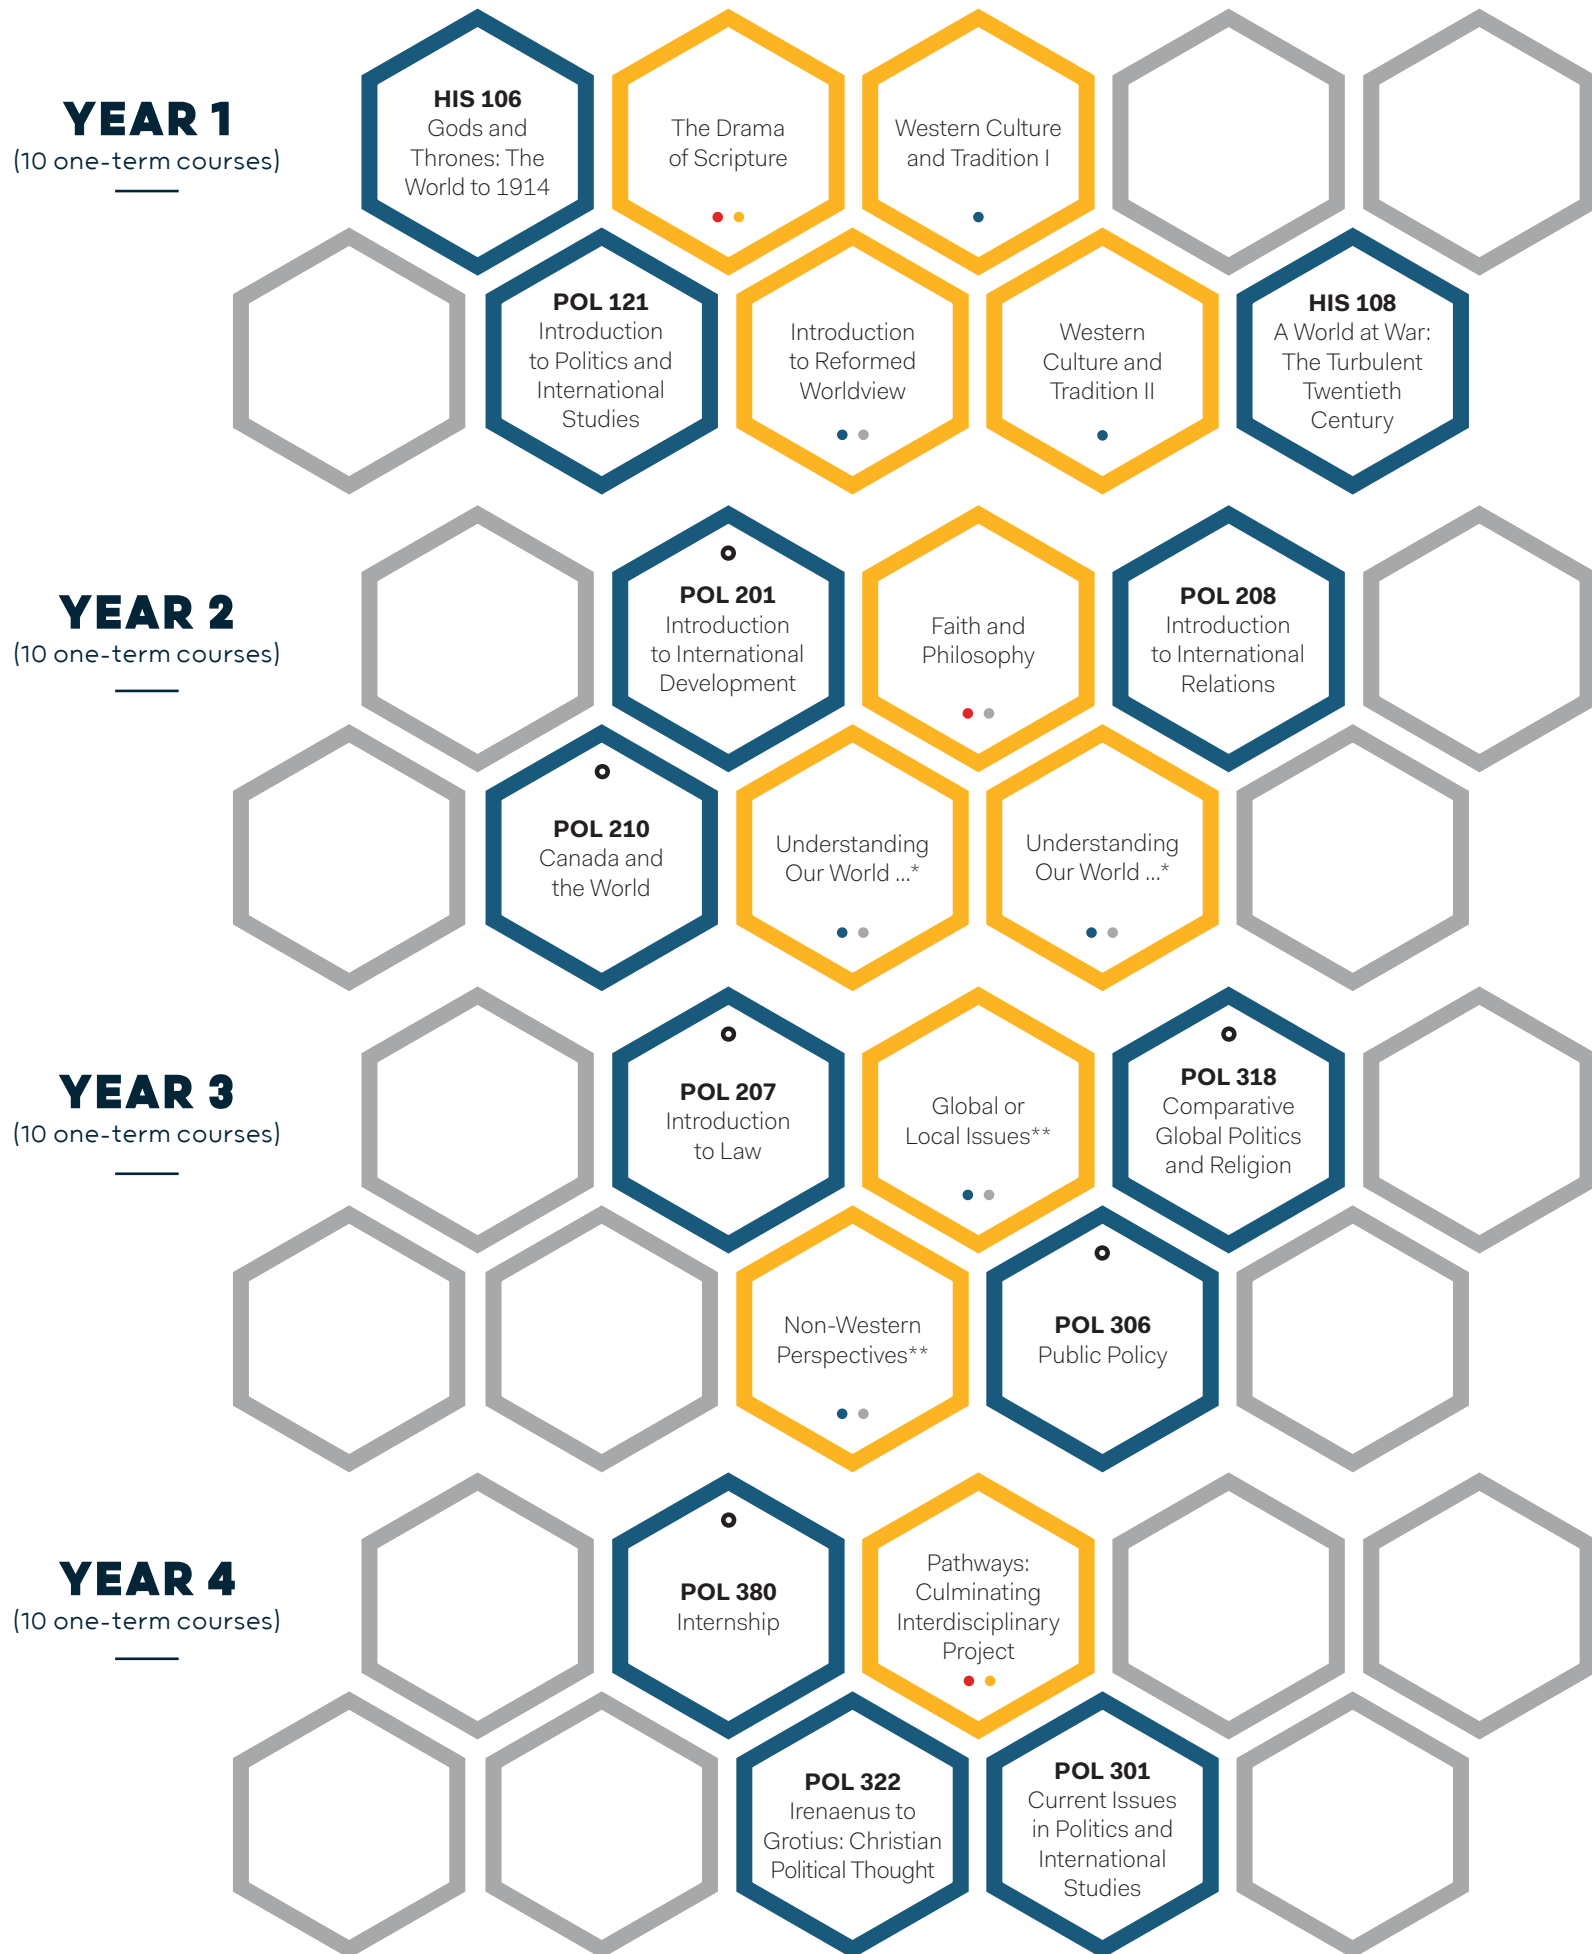

Liberal Arts & Sciences

POLITICS AND INTERNATIONAL STUDIES DEGREE MAP

BA, GENERAL

Read all course descriptions at redeemer.ca/politics-international-studies

● = elective within major

- DISCOVER YOUR WORLD
- FIND YOUR CALLING
- DEEPEN YOUR FAITH
- TRANSFORM YOUR MIND
- CORE COURSES
- MAJOR COURSES
- MINOR/ELECTIVE COURSES

*Understanding our World through the Sciences, Social Sciences, or Arts. Choose two of three courses outside your major. These courses can be taken in year 2 or 3.

**Choose from a list of possible course options or off-campus study opportunities. These courses can be taken in year 3 or 4.

Note: Some Core courses can be taken in year 2 or 3, or years 3 or 4. Students will chart their own path of study at Redeemer. Course offerings and availability change from year to year and are subject to change. This chart is meant to be used as an example.