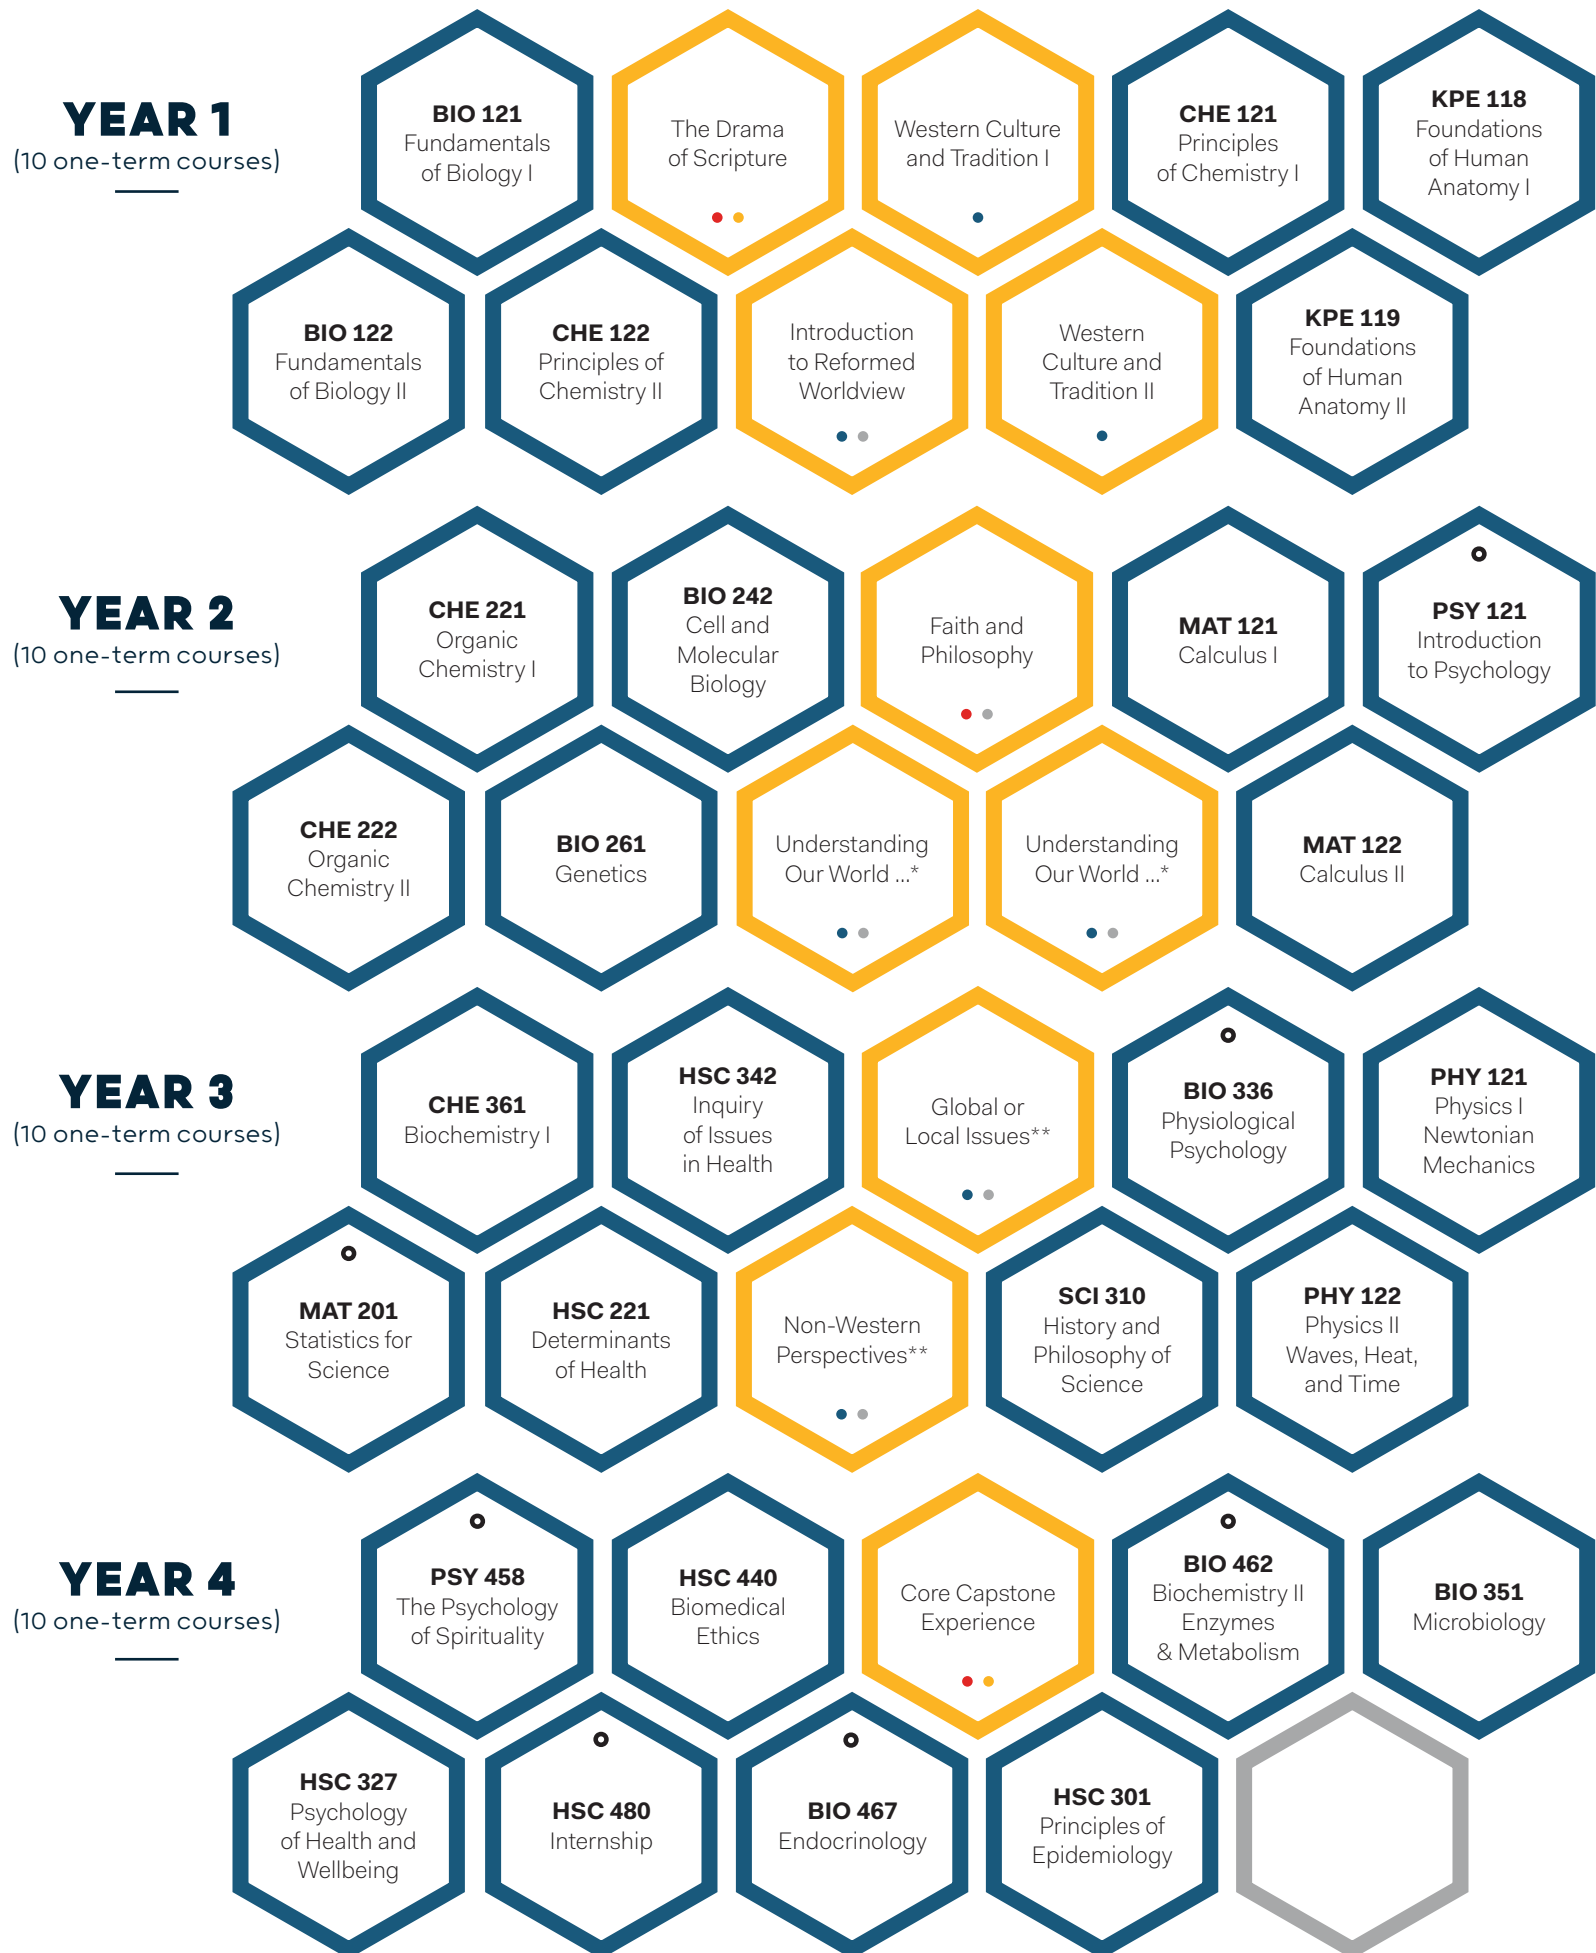

Liberal Arts & Sciences

PRE-MEDICINE DEGREE MAP

B.SC, HONOURS

Read all course descriptions at redeemer.ca/pre-medicine

○ = elective within major

- DISCOVER YOUR WORLD
- FIND YOUR CALLING
- DEEPEN YOUR FAITH
- TRANSFORM YOUR MIND
- CORE COURSES
- MAJOR COURSES
- MINOR/ELECTIVE COURSES

*Understanding our World through the Sciences, Social Sciences, or Arts. Choose two of three courses outside your major. These courses can be taken in year 2 or 3.

**Choose from a list of possible course options or off-campus study opportunities. These courses can be taken in year 3 or 4.

Note: Some core courses can be taken in year 2 or 3, or years 3 or 4. Students will chart their own path of study at Redeemer. Course offerings and availability change from year to year and are subject to change. This chart is meant to be used as an example.