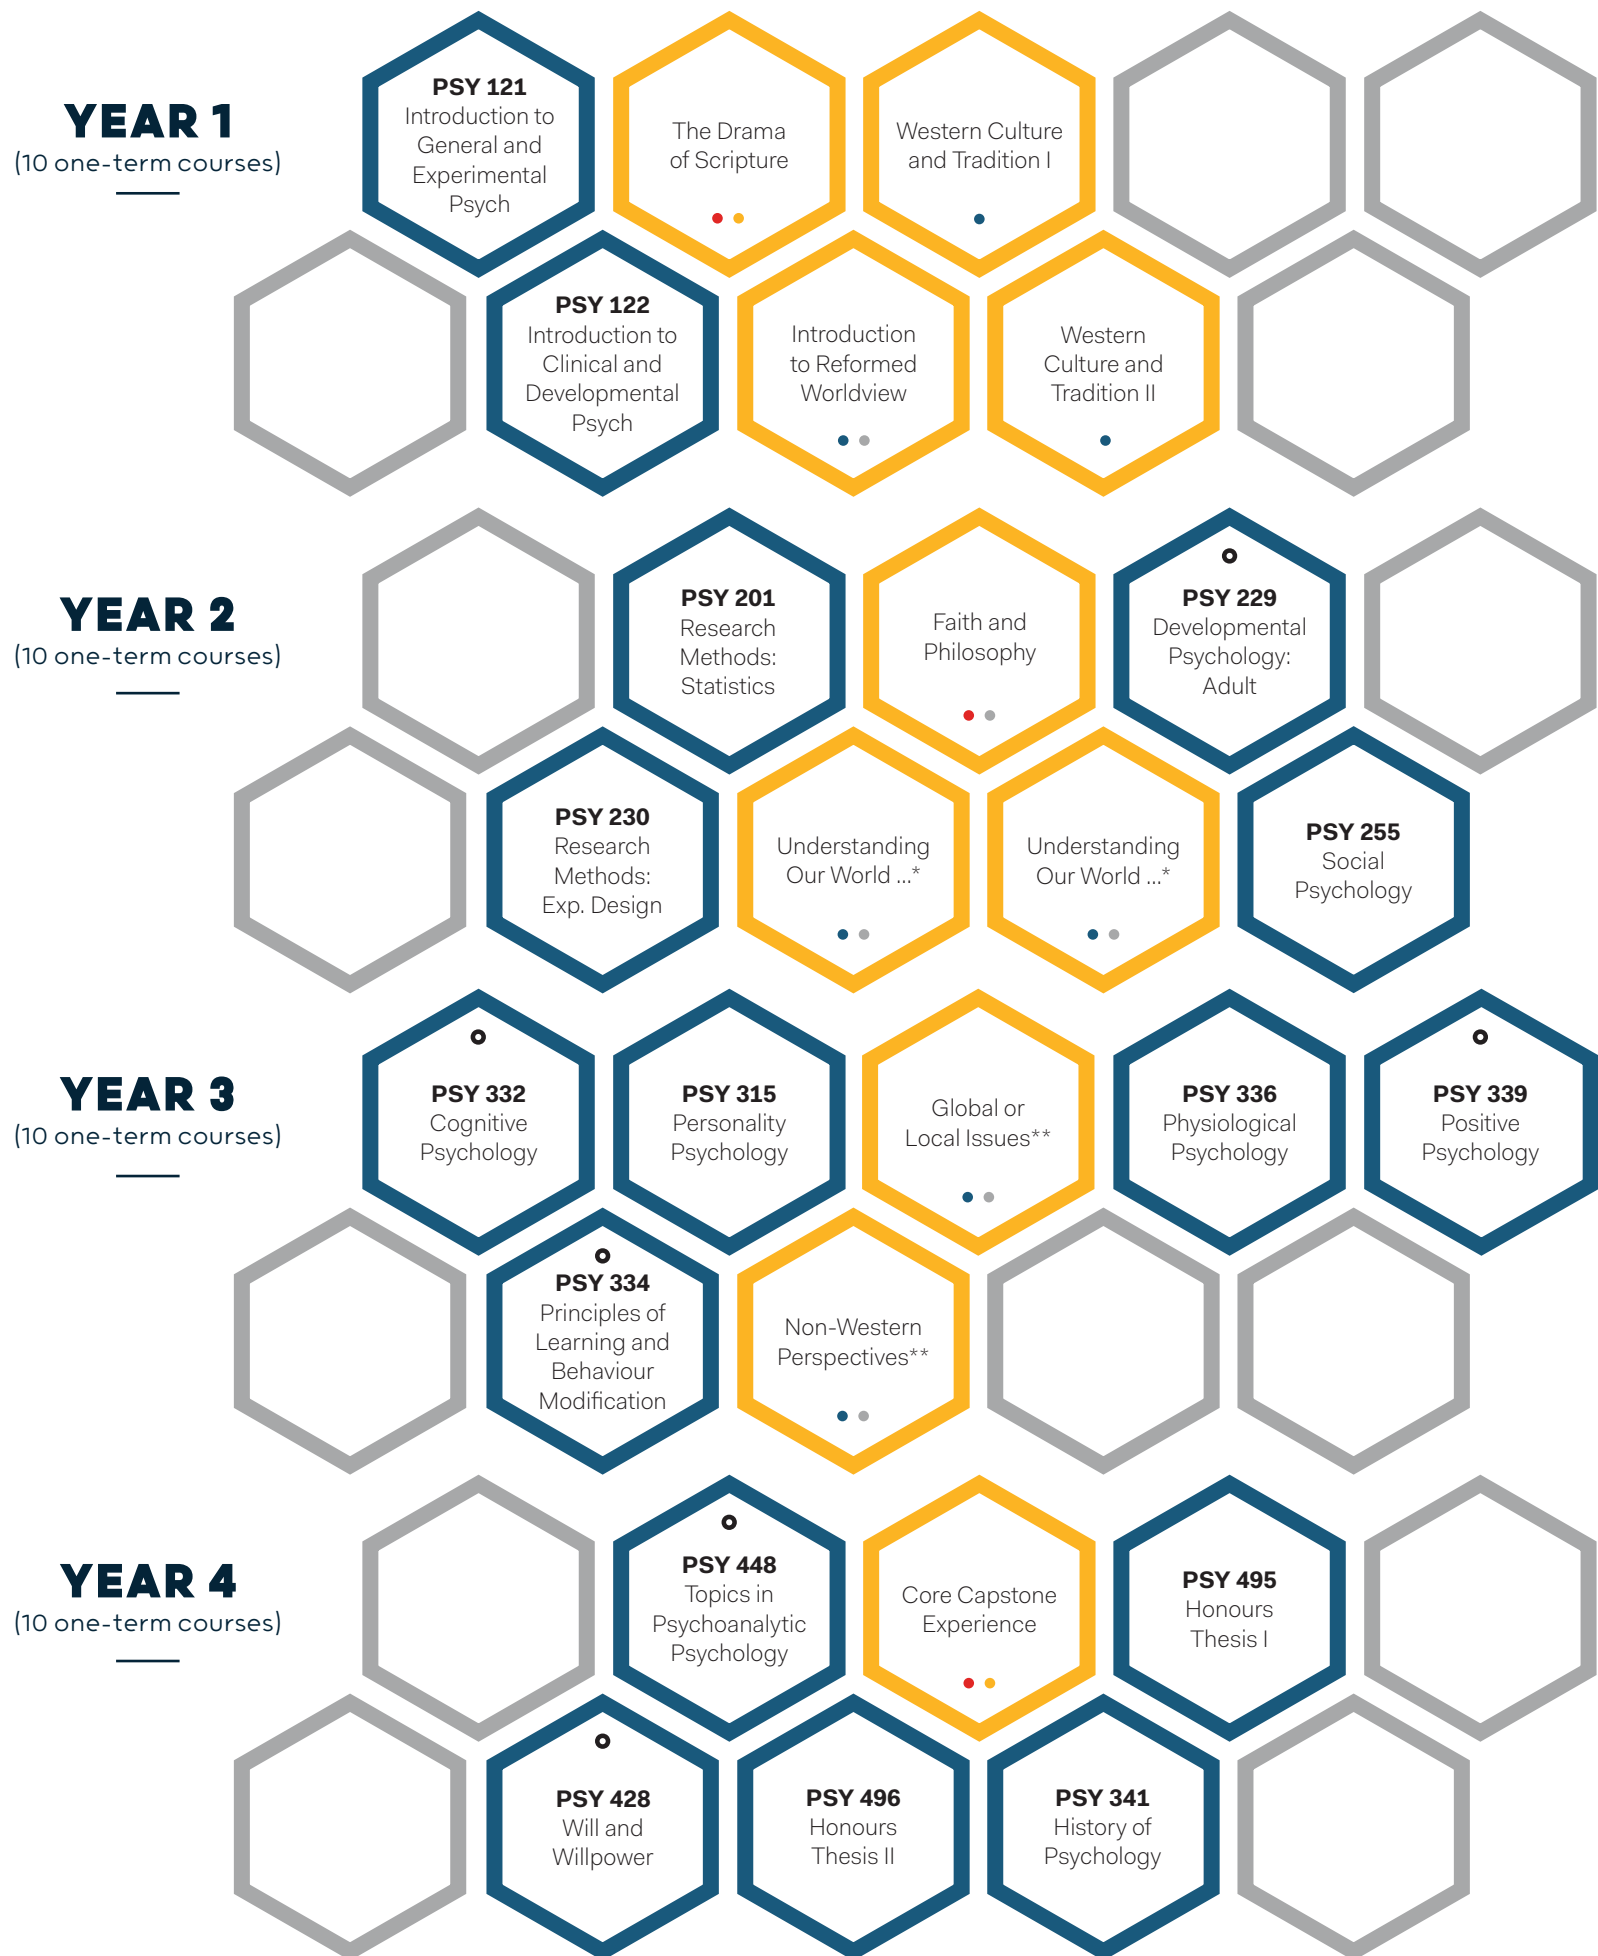

Liberal Arts & Sciences

PSYCHOLOGY DEGREE MAP

BA, HONOURS

Read all course descriptions at redeemer.ca/psychology

● = elective within major

- DISCOVER YOUR WORLD
- FIND YOUR CALLING
- DEEPEN YOUR FAITH
- TRANSFORM YOUR MIND
- CORE COURSES
- MAJOR COURSES
- MINOR/ELECTIVE COURSES

*Understanding our World through the Sciences, Social Sciences, or Arts. Choose two of three courses outside your major. These courses can be taken in year 2 or 3.

**Choose from a list of possible course options or off-campus study opportunities. These courses can be taken in year 3 or 4.

Note: Some core courses can be taken in year 2 or 3, or years 3 or 4. Students will chart their own path of study at Redeemer. Course offerings and availability change from year to year and are subject to change. This chart is meant to be used as an example.