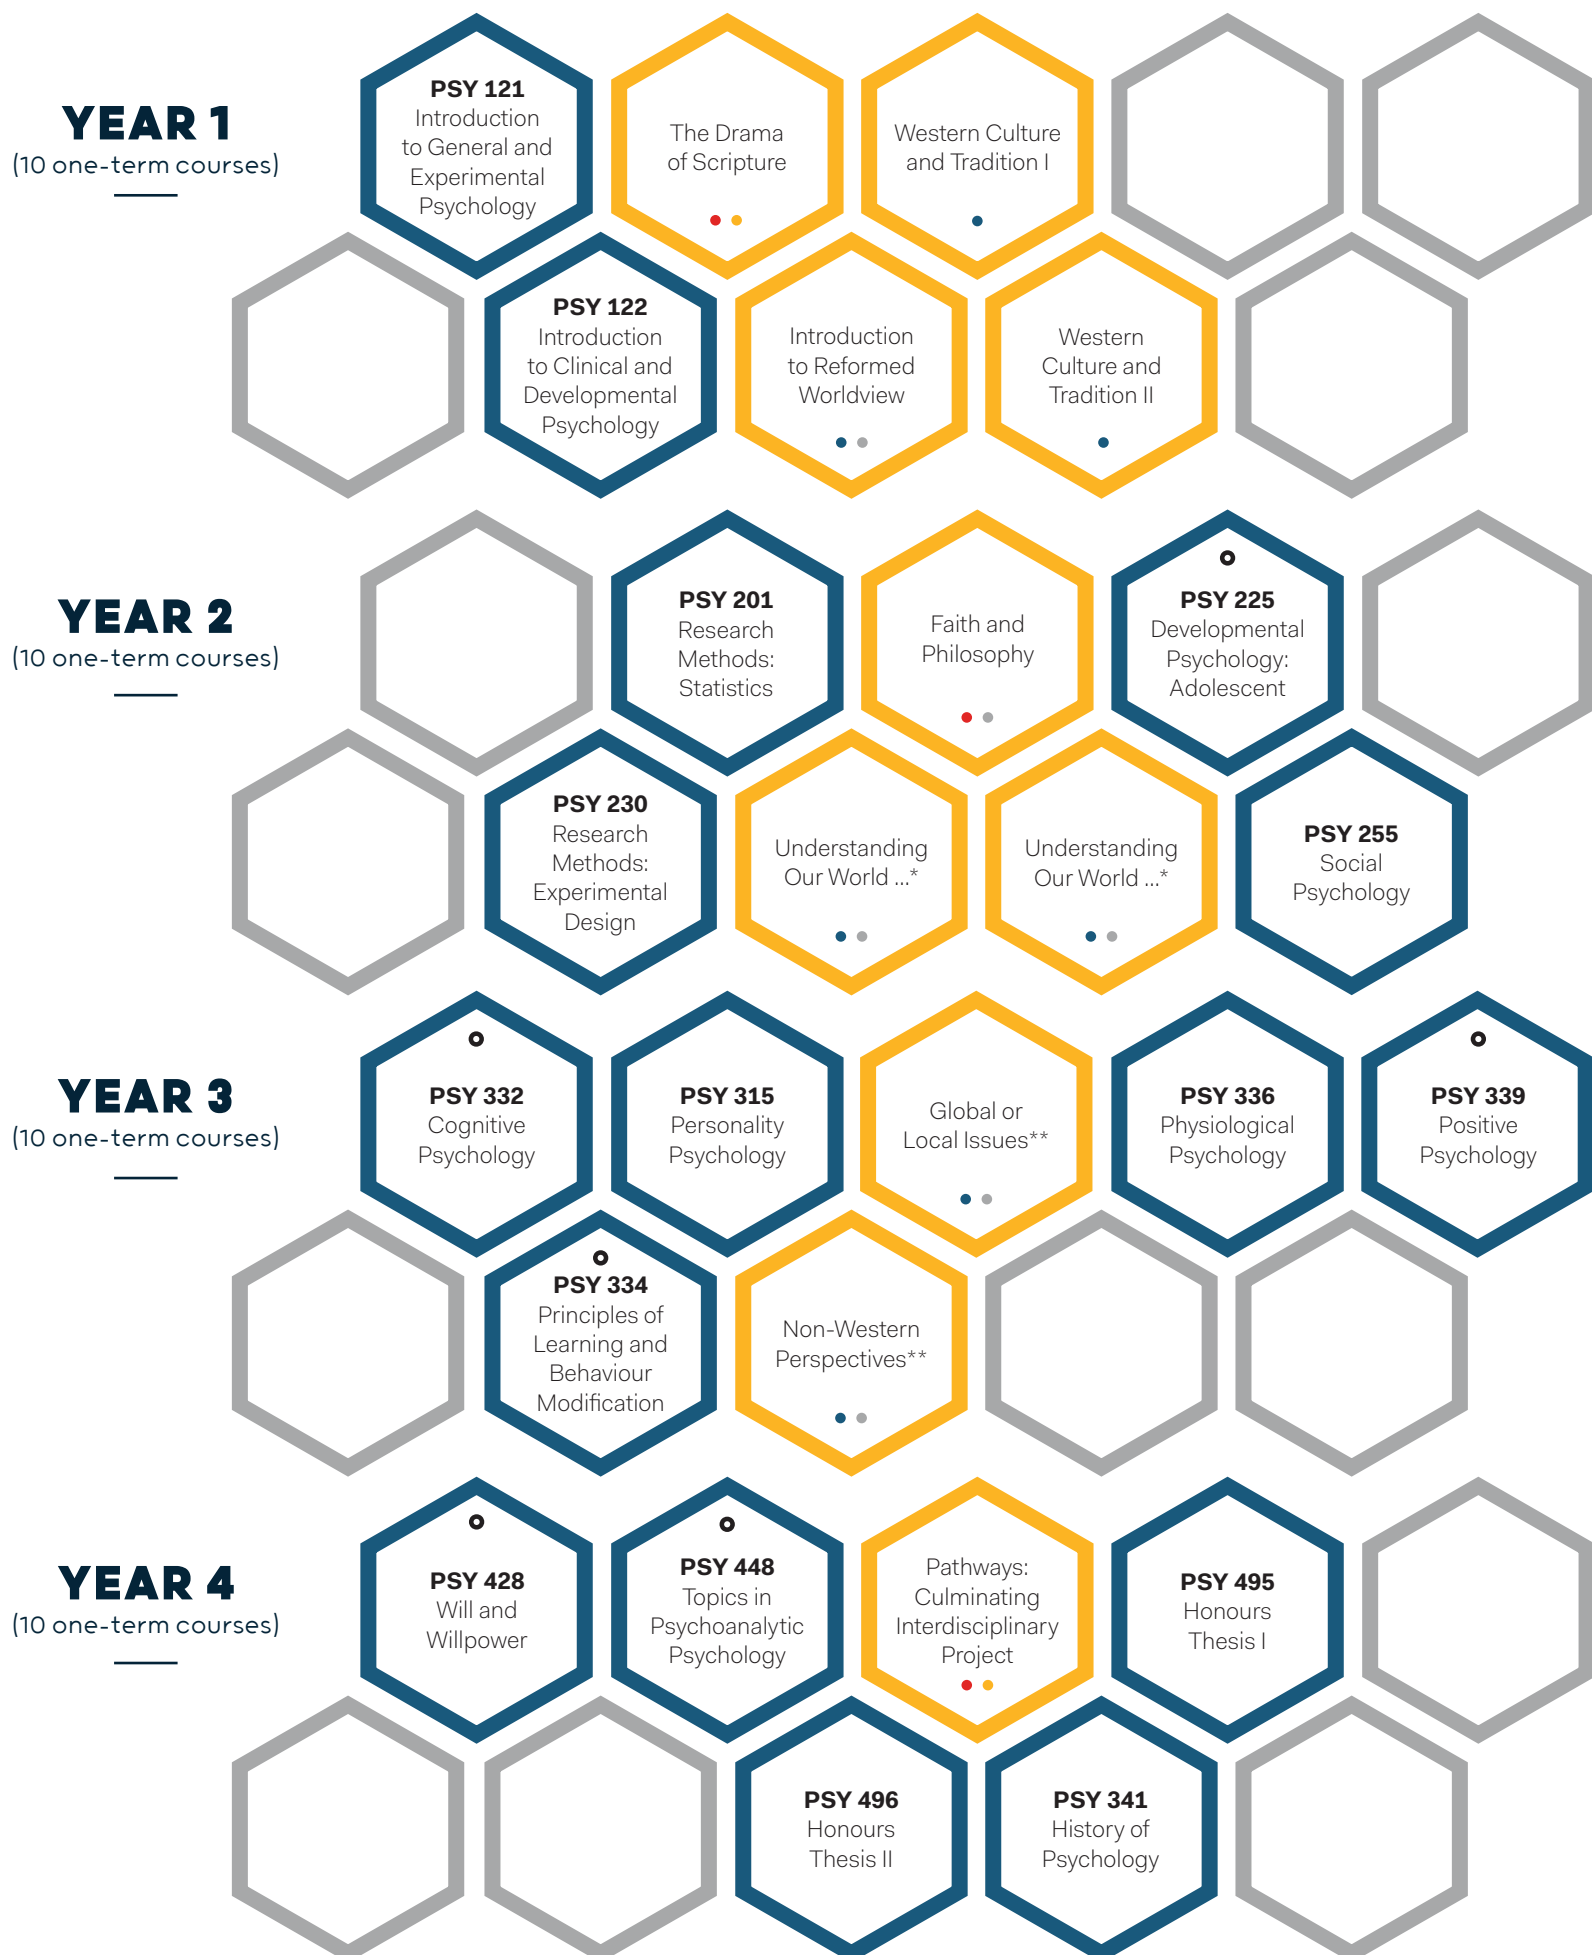

Liberal Arts & Sciences

PSYCHOLOGY DEGREE MAP

BA, HONOURS

Read all course descriptions at redeemer.ca/psychology

● = elective within major

- DISCOVER YOUR WORLD
- FIND YOUR CALLING
- DEEPEN YOUR FAITH
- TRANSFORM YOUR MIND
- CORE COURSES
- MAJOR COURSES
- MINOR/ELECTIVE COURSES

*Understanding our World through the Sciences, Social Sciences, or Arts. Choose two of three courses outside your major. These courses can be taken in year 2 or 3.

**Choose from a list of possible course options or off-campus study opportunities. These courses can be taken in year 3 or 4.

Note: Some Core courses can be taken in year 2 or 3, or years 3 or 4. Students will chart their own path of study at Redeemer. Course offerings and availability change from year to year and are subject to change. This chart is meant to be used as an example.